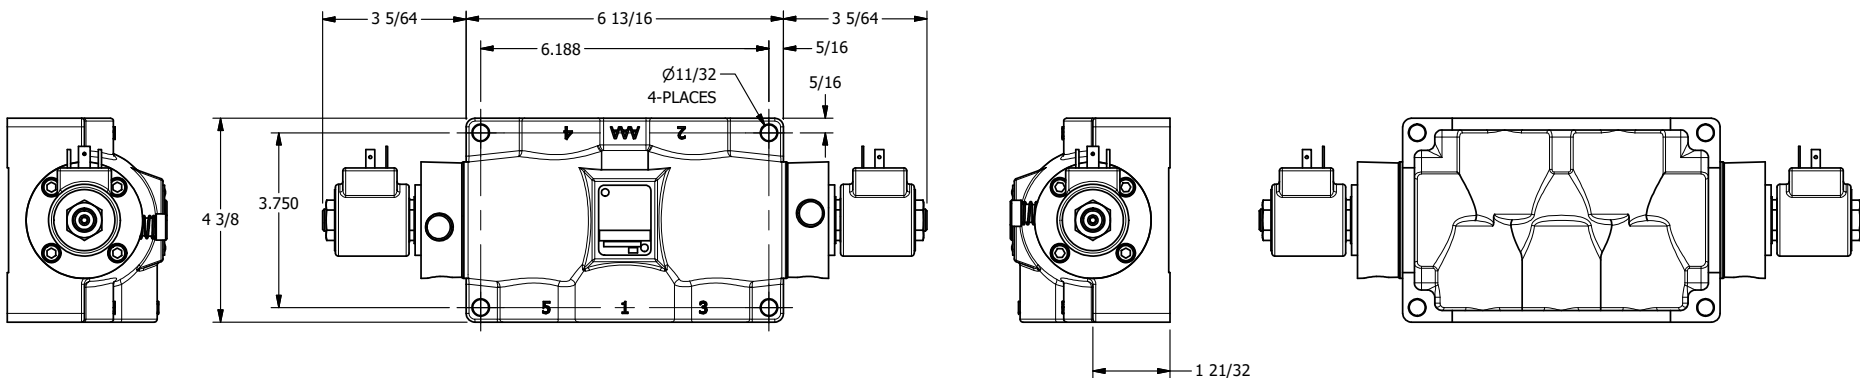

4

3

2

1

AAA
PRODUCTS
INTERNATIONAL

**AAA PRODUCTS
INTERNATIONAL**
7114 Harry Hines Blvd
Dallas, TX 75235

TITLE: 1" SIDE PORT, DBL SOL, 3 POS,
SPR CTR, SOL SHFT, REGEN CTR SPL,
ISO 4400, LCKNG OVRD, EXT PILOT

DRAWING NO.:
DIM_SY8DEDOZ

THE INFORMATION CONTAINED WITHIN THIS DOCUMENT IS PROPRIETARY TO AAA PRODUCTS AND MAY NOT BE DISCLOSED WITHOUT PRIOR WRITTEN CONSENT

4

3

2

1