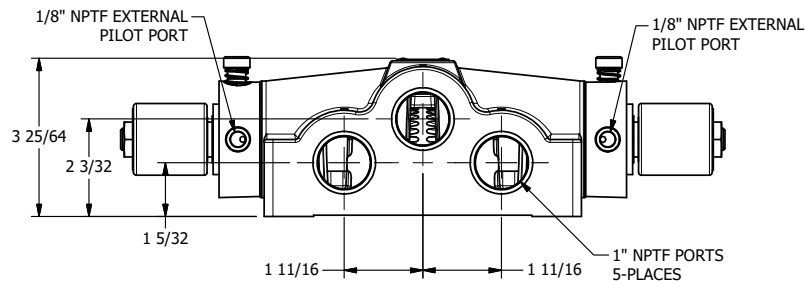

4

3

2

1

AAA
PRODUCTS
INTERNATIONAL

**AAA PRODUCTS
INTERNATIONAL**
7114 Harry Hines Blvd
Dallas, TX 75235

TITLE: 1" SIDE PORT, DBL SOL, 3 POS,
SPR CTR, SOL SHFT, REGEN CTR SPL,
ISO 4400, LCKNG OVRD, EXT PILOT

DRAWING NO.:
DIM_SY8DEDOZ

THE INFORMATION CONTAINED WITHIN THIS DOCUMENT IS PROPRIETARY TO AAA PRODUCTS AND MAY NOT BE DISCLOSED WITHOUT PRIOR WRITTEN CONSENT

4

3

2

1