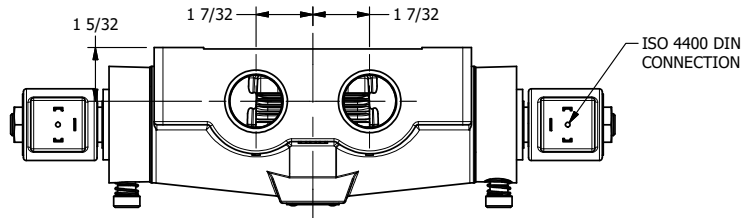

4

3

2

1

AAA
PRODUCTS
INTERNATIONAL

**AAA PRODUCTS
INTERNATIONAL**
7114 Harry Hines Blvd
Dallas, TX 75235

TITLE: 1" SIDE PORT, DBL SOL, 3 POS,
SPR CTR, SOL SHFT, REGEN CTR SPL,
ISO 4400, LCKNG OVRD, EXT PILOT

DRAWING NO.:
DIM_SY8DEDOZ

THE INFORMATION CONTAINED WITHIN THIS DOCUMENT IS PROPRIETARY TO AAA PRODUCTS AND MAY NOT BE DISCLOSED WITHOUT PRIOR WRITTEN CONSENT

4

3

2

1