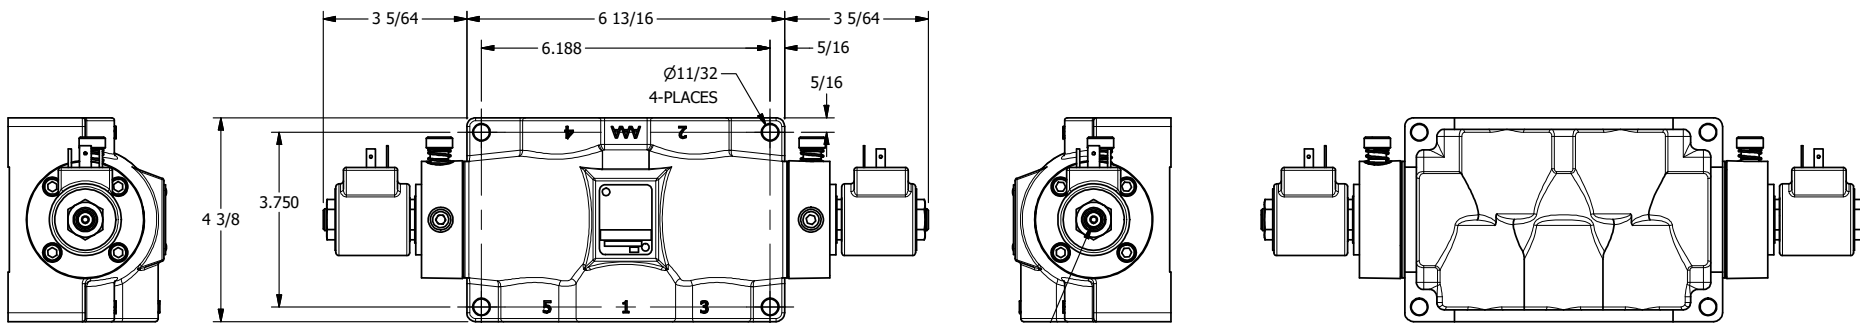

4

3

2

1

1/8" NPTF
TAPPED VENT
2-PLACES

1 21/32