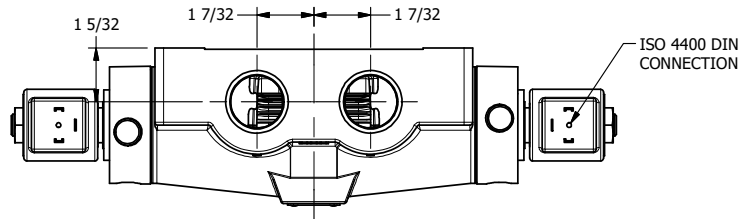

4

3

2

1

1/8" NPTF
TAPPED VENT
2-PLACES

1 21/32