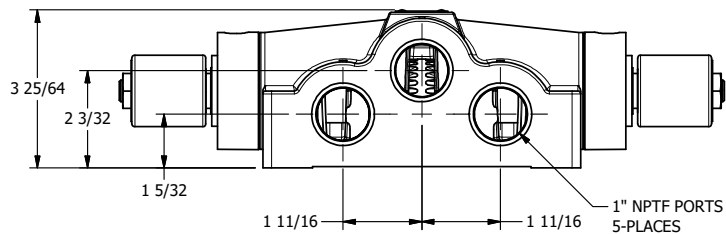

AAA
PRODUCTS
INTERNATIONAL

**AAA PRODUCTS
INTERNATIONAL**
7114 Harry Hines Blvd
Dallas, TX 75235

TITLE: 1" SIDE PORT, DBL SOL, 3 POS,
REGEN SPR CTR, ISO 4400 DIN,
LCKNG OVRD, TPD VENT

DRAWING NO.:
DIM_SY8DEDOT

THE INFORMATION CONTAINED WITHIN THIS DOCUMENT IS PROPRIETARY TO AAA PRODUCTS AND MAY NOT BE DISCLOSED WITHOUT PRIOR WRITTEN CONSENT

4

3

2

1