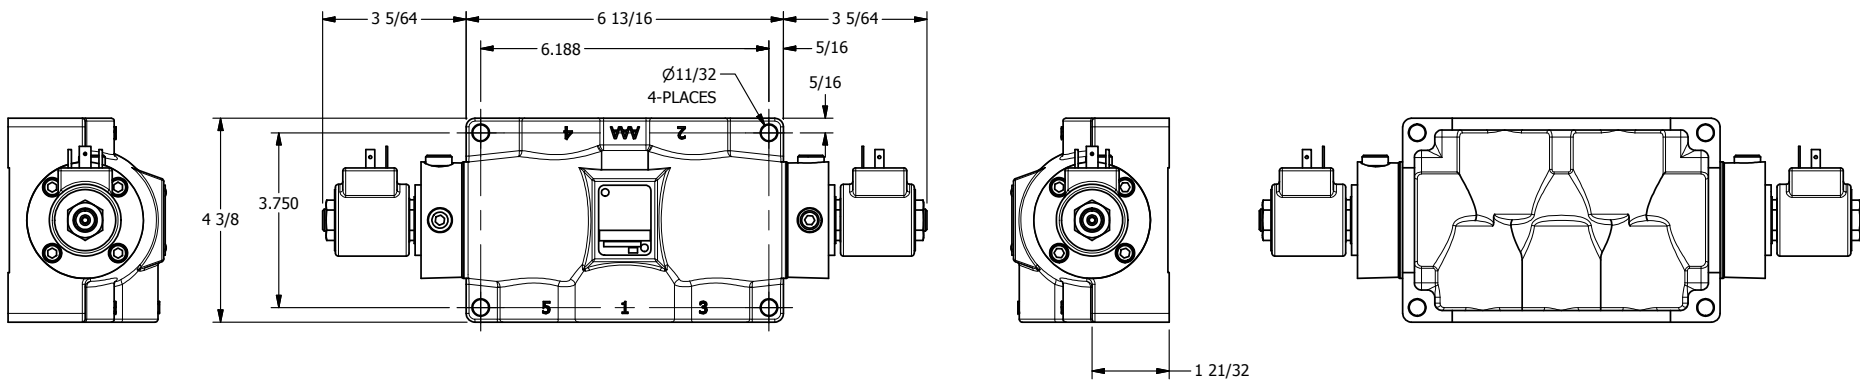

4

3

2

1

**AAA**  
PRODUCTS  
INTERNATIONAL

**AAA PRODUCTS  
INTERNATIONAL**  
7114 Harry Hines Blvd  
Dallas, TX 75235

TITLE: 1" SIDE PORT, DBL SOL, 3 POS,  
SPR CTR, SOL RTRN, REGEN CTR SPL,  
ISO 4400 DIN, PUSH OVRD

DRAWING NO.:  
DIM\_SY8DEDOP

THE INFORMATION CONTAINED WITHIN THIS DOCUMENT IS PROPRIETARY TO AAA PRODUCTS AND MAY NOT BE DISCLOSED WITHOUT PRIOR WRITTEN CONSENT

4

3

2

1