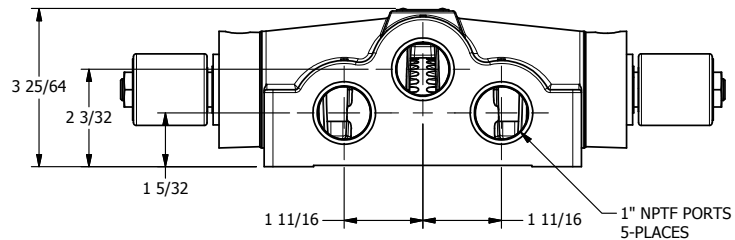

4

3

2

1

**AAA**  
PRODUCTS  
INTERNATIONAL

**AAA PRODUCTS  
INTERNATIONAL**  
7114 Harry Hines Blvd  
Dallas, TX 75235

TITLE: 1" SIDE PORT, DBL SOL, 3 POS,  
SPR CTR, SOL RTRN, REGEN CTR SPL,  
ISO 4400 DIN, PUSH OVRD

DRAWING NO.:  
DIM\_SY8DEDOP

THE INFORMATION CONTAINED WITHIN THIS DOCUMENT IS PROPRIETARY TO AAA PRODUCTS AND MAY NOT BE DISCLOSED WITHOUT PRIOR WRITTEN CONSENT

4

3

2

1