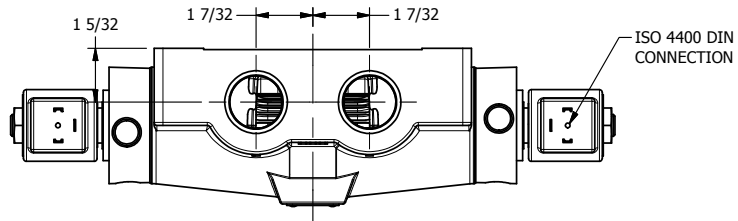

4

3

2

1

**AAA**  
PRODUCTS  
INTERNATIONAL

**AAA PRODUCTS  
INTERNATIONAL**  
7114 Harry Hines Blvd  
Dallas, TX 75235

TITLE: 1" SIDE PORT, DBL SOL, 3 POS,  
SPR CTR, SOL RTRN, REGEN CTR SPL,  
ISO 4400 DIN, PUSH OVRD

DRAWING NO.:  
DIM\_SY8DEDOP

THE INFORMATION CONTAINED WITHIN THIS DOCUMENT IS PROPRIETARY TO AAA PRODUCTS AND MAY NOT BE DISCLOSED WITHOUT PRIOR WRITTEN CONSENT

4

3

2

1