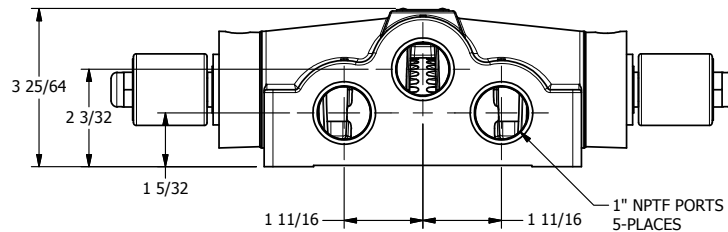

4

3

2

1

AAA
PRODUCTS
INTERNATIONAL

**AAA PRODUCTS
INTERNATIONAL**
7114 Harry Hines Blvd
Dallas, TX 75235

TITLE: 1" SIDE PORT, DBL SOL, 3 POS,
SPR CTR, REGEN CTR SPL, ISO 4400,
LCKNG OVRD, DUST EXCLDR

DRAWING NO.:
DIM_SY8DEDOL