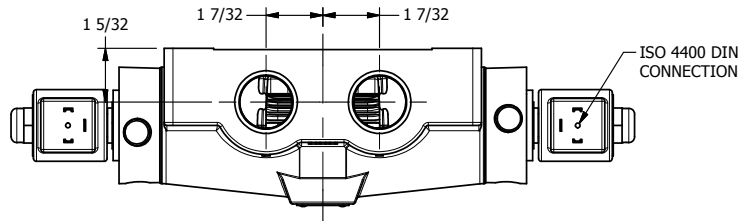

4

3

2

1

AAA
PRODUCTS
INTERNATIONAL

**AAA PRODUCTS
INTERNATIONAL**
7114 Harry Hines Blvd
Dallas, TX 75235

TITLE: 1" SIDE PORT, DBL SOL, 3 POS,
SPR CTR, REGEN CTR SPL, ISO 4400,
LCKNG OVRD, DUST EXCLDR

DRAWING NO.:
DIM_SY8DEDOL