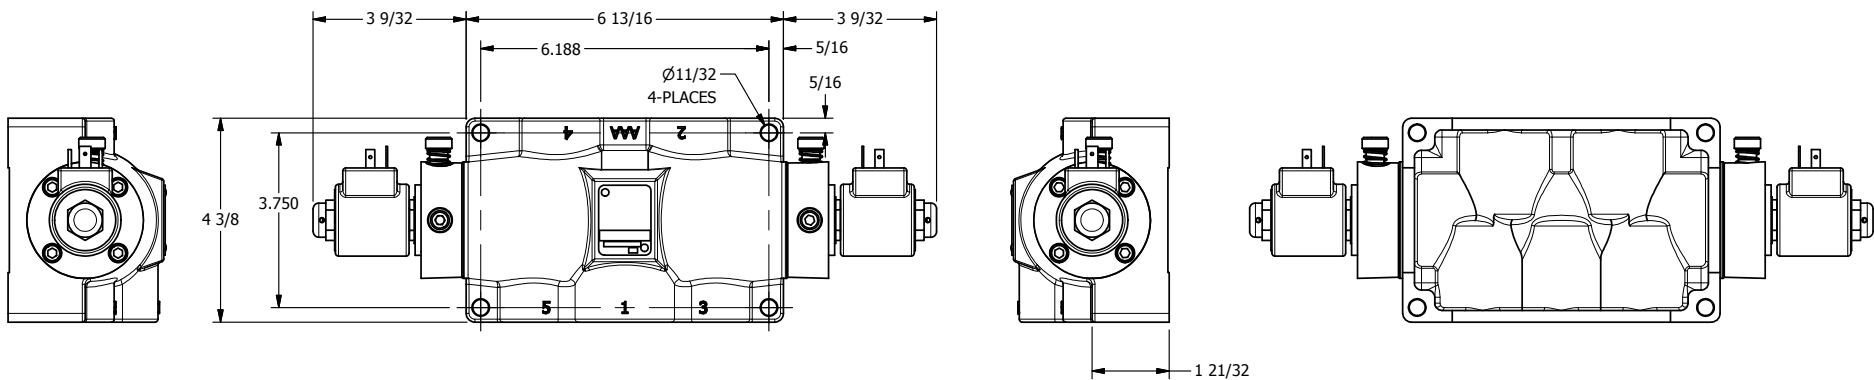

4

3

2

1

AAA
PRODUCTS
INTERNATIONAL

**AAA PRODUCTS
INTERNATIONAL**
7114 Harry Hines Blvd
Dallas, TX 75235

TITLE: 1" SIDE PORT, DBL SOL, 3 POS,
SPR CTR, REGEN CTR SPL, ISO 4400,
LCKNG OVRD, DUST EXCLDR

DRAWING NO.:
DIM_SY8DEDOL