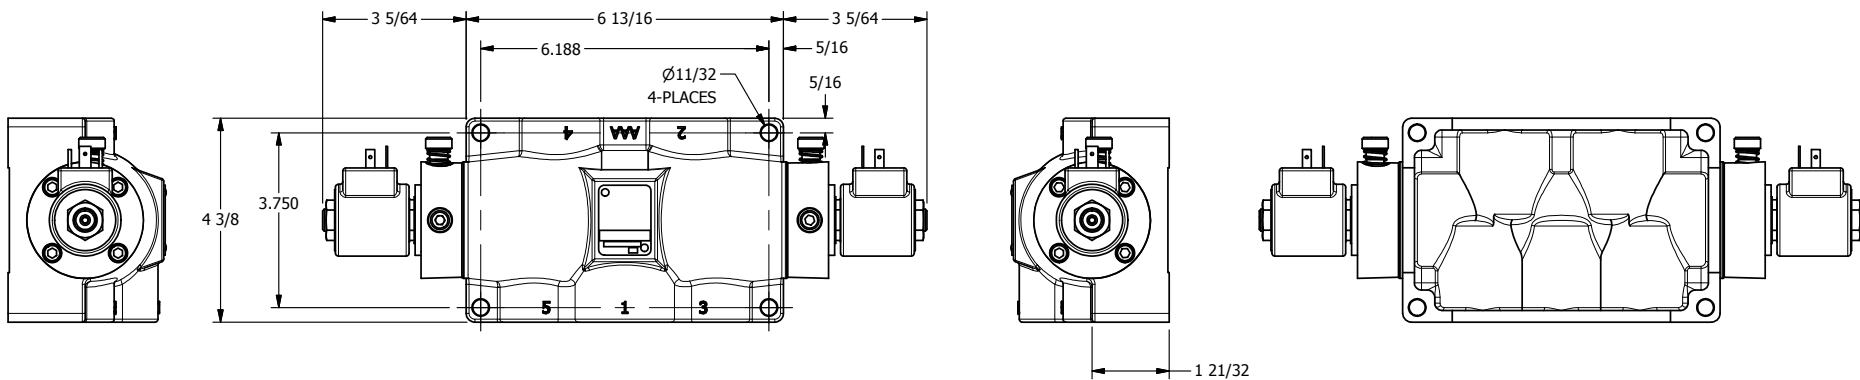

4

3

2

1

**AAA**  
PRODUCTS  
INTERNATIONAL

**AAA PRODUCTS  
INTERNATIONAL**  
7114 Harry Hines Blvd  
Dallas, TX 75235

TITLE: 1" SIDE PORT, DBL SOL, 3 POS,  
SPR CTR, SOL RTRN, REGEN CTR SPL,  
ISO 4400 DIN, LCKNG OVRD

DRAWING NO.:  
DIM\_SY8DEDO

THE INFORMATION CONTAINED WITHIN THIS DOCUMENT IS PROPRIETARY TO AAA PRODUCTS AND MAY NOT BE DISCLOSED WITHOUT PRIOR WRITTEN CONSENT

4

3

2

1