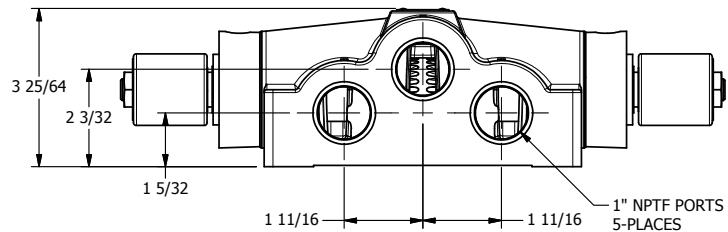

4

3

2

1

**AAA**  
PRODUCTS  
INTERNATIONAL

**AAA PRODUCTS  
INTERNATIONAL**  
7114 Harry Hines Blvd  
Dallas, TX 75235

TITLE: 1" SIDE PORT, DBL SOL, 3 POS,  
SPR CTR, SOL RTRN, REGEN CTR SPL,  
ISO 4400 DIN, LCKNG OVRD

DRAWING NO.:  
DIM\_SY8DEDO

THE INFORMATION CONTAINED WITHIN THIS DOCUMENT IS PROPRIETARY TO AAA PRODUCTS AND MAY NOT BE DISCLOSED WITHOUT PRIOR WRITTEN CONSENT

4

3

2

1