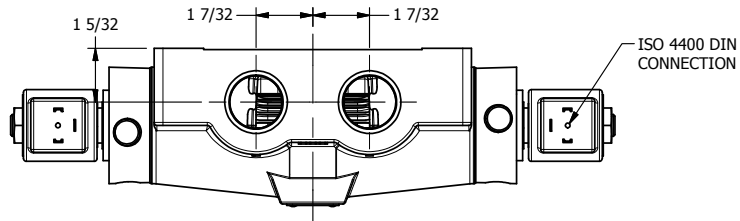

4

3

2

1

**AAA**  
PRODUCTS  
INTERNATIONAL

**AAA PRODUCTS  
INTERNATIONAL**  
7114 Harry Hines Blvd  
Dallas, TX 75235

TITLE: 1" SIDE PORT, DBL SOL, 3 POS,  
SPR CTR, SOL RTRN, REGEN CTR SPL,  
ISO 4400 DIN, LCKNG OVRD

DRAWING NO.:  
DIM\_SY8DEDO

THE INFORMATION CONTAINED WITHIN THIS DOCUMENT IS PROPRIETARY TO AAA PRODUCTS AND MAY NOT BE DISCLOSED WITHOUT PRIOR WRITTEN CONSENT

4

3

2

1