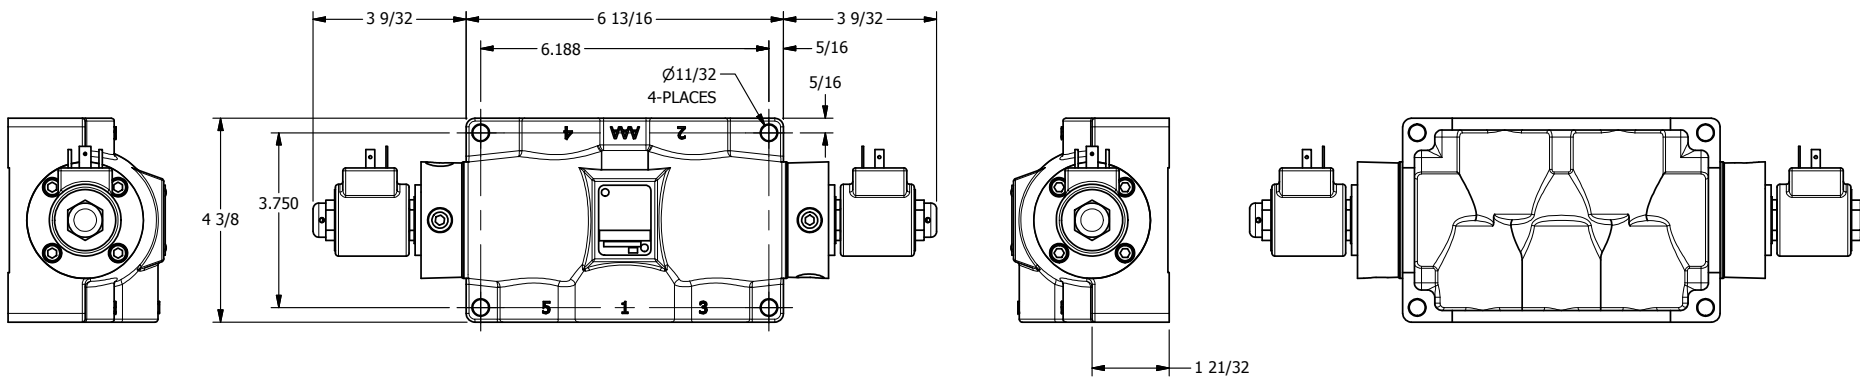

4

3

2

1

AAA
PRODUCTS
INTERNATIONAL

**AAA PRODUCTS
INTERNATIONAL**
7114 Harry Hines Blvd
Dallas, TX 75235

TITLE: 1" SIDE PORT, DBL SOL, 3 POS,
SPR CTR, SOL RTRN, REGEN CTR SPL,
ISO 4400 DIN, DUST EXCLDR

DRAWING NO.:
DIM_SY8DEDL