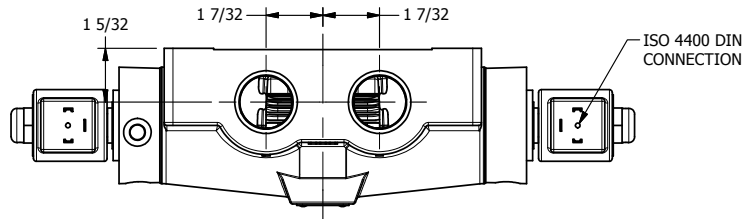

4

3

2

1

AAA
PRODUCTS
INTERNATIONAL

**AAA PRODUCTS
INTERNATIONAL**
7114 Harry Hines Blvd
Dallas, TX 75235

TITLE: 1" SIDE PORT, DBL SOL, 3 POS,
SPR CTR, SOL RTRN, REGEN CTR SPL,
ISO 4400 DIN, DUST EXCLDR

DRAWING NO.:
DIM_SY8DEDL