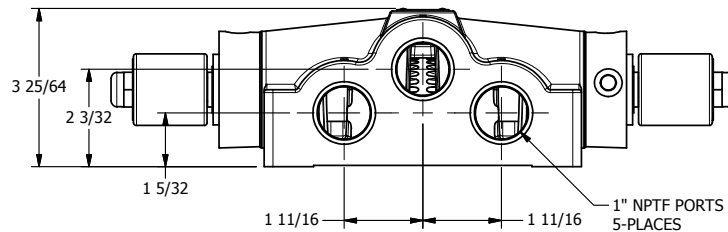

4

3

2

1

AAA
PRODUCTS
INTERNATIONAL

**AAA PRODUCTS
INTERNATIONAL**
7114 Harry Hines Blvd
Dallas, TX 75235

TITLE: 1" SIDE PORT, DBL SOL, 3 POS,
SPR CTR, SOL RTRN, REGEN CTR SPL,
ISO 4400 DIN, DUST EXCLDR

DRAWING NO.:
DIM_SY8DEDL