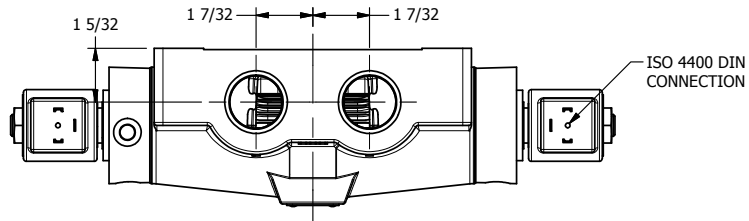

4

3

2

1

AAA
PRODUCTS
INTERNATIONAL

**AAA PRODUCTS
INTERNATIONAL**
7114 Harry Hines Blvd
Dallas, TX 75235

TITLE: 1" SIDE PORT, DBL SOL, 3 POS,
SPR CTR, SOL RTRN, REGEN CTR SPL,
ISO 4400 DIN

PART NO.:
DIM_SY8DED