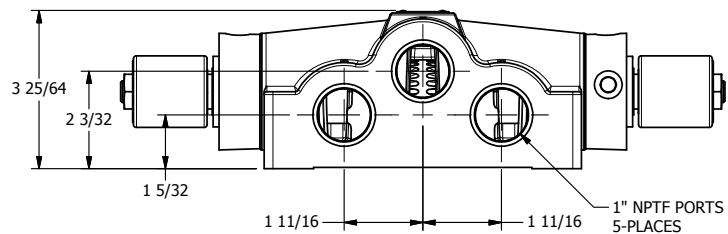

4

3

2

1

AAA
PRODUCTS
INTERNATIONAL

**AAA PRODUCTS
INTERNATIONAL**
7114 Harry Hines Blvd
Dallas, TX 75235

TITLE: 1" SIDE PORT, DBL SOL, 3 POS,
SPR CTR, SOL RTRN, REGEN CTR SPL,
ISO 4400 DIN

PART NO.:
DIM_SY8DED