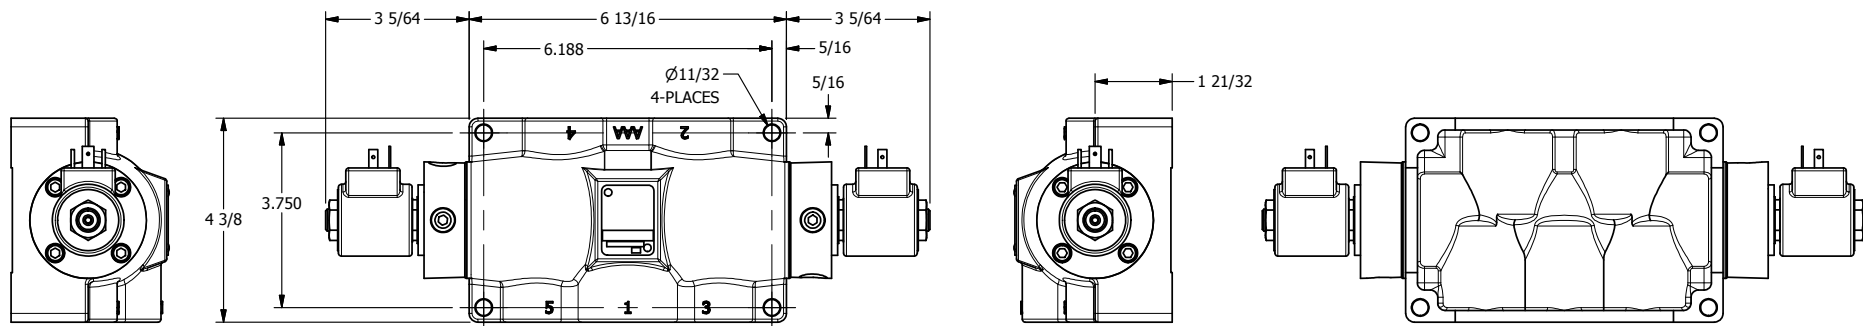

4

3

2

1

AAA
PRODUCTS
INTERNATIONAL

**AAA PRODUCTS
INTERNATIONAL**
7114 Harry Hines Blvd
Dallas, TX 75235

TITLE: 1" SIDE PORT, DBL SOL, 3 POS,
SPR CTR, SOL RTRN, REGEN CTR SPL,
ISO 4400 DIN

PART NO.:
DIM_SY8DED