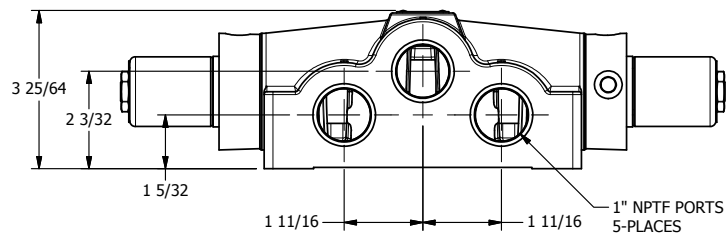

4

3

2

1

AAA
PRODUCTS
INTERNATIONAL

**AAA PRODUCTS
INTERNATIONAL**
7114 Harry Hines Blvd
Dallas, TX 75235

TITLE: 1" SIDE PORT, DBL SOL, 3 POS,
SPR CTR, SOL RTRN, REGEN CTR SPL,
CLASSIC SOL

PART NO.:
DIM_SY8D