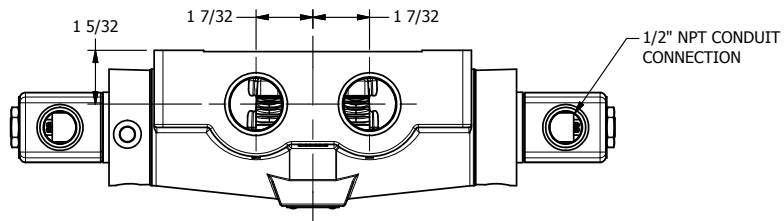

4

3

2

1

AAA
PRODUCTS
INTERNATIONAL

**AAA PRODUCTS
INTERNATIONAL**
7114 Harry Hines Blvd
Dallas, TX 75235

TITLE: 1" SIDE PORT, DBL SOL, 3 POS,
SPR CTR, SOL RTRN, REGEN CTR SPL,
CLASSIC SOL

PART NO.:
DIM_SY8D