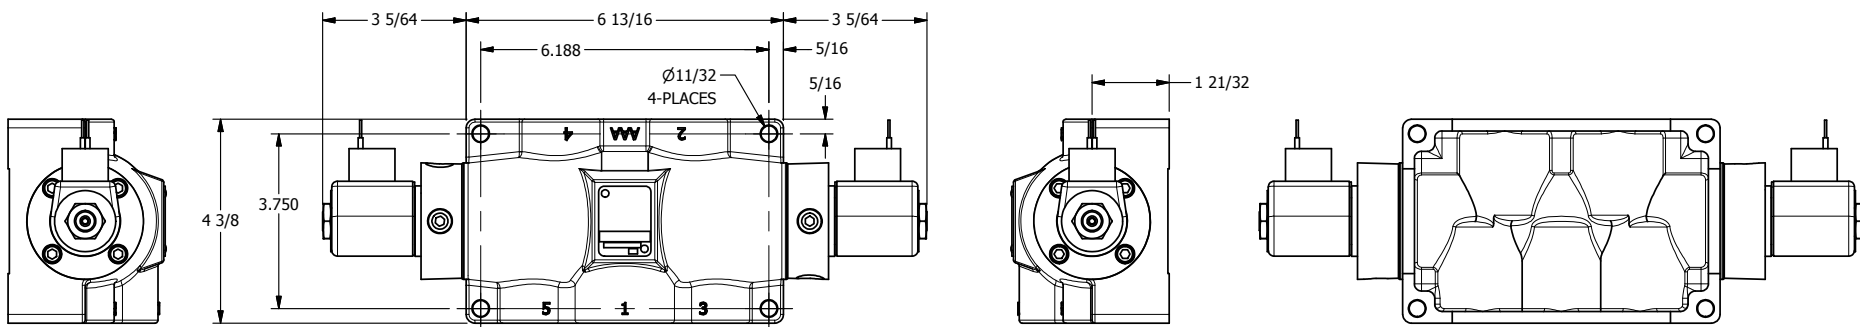

4

3

2

1

AAA
PRODUCTS
INTERNATIONAL

**AAA PRODUCTS
INTERNATIONAL**
7114 Harry Hines Blvd
Dallas, TX 75235

TITLE: 1" SIDE PORT, DBL SOL, 3 POS,
SPR CTR, SOL RTRN, REGEN CTR SPL,
CLASSIC SOL

PART NO.:
DIM_SY8D