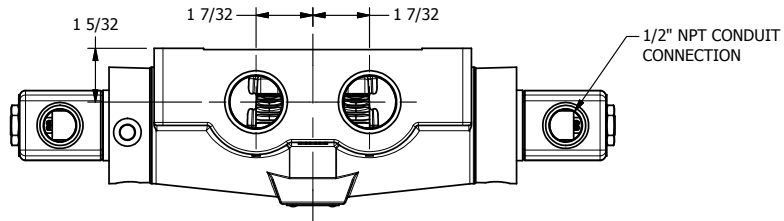

4

3

2

1

**AAA**  
PRODUCTS  
INTERNATIONAL

**AAA PRODUCTS  
INTERNATIONAL**  
7114 Harry Hines Blvd  
Dallas, TX 75235

TITLE: 1" SIDE PORT, DBL SOL, 3 POS,  
SPR CTR, SOL RTRN, CLSD CTR SPL,  
CLASSIC SOL

PART NO.:  
**DIM\_SY8**