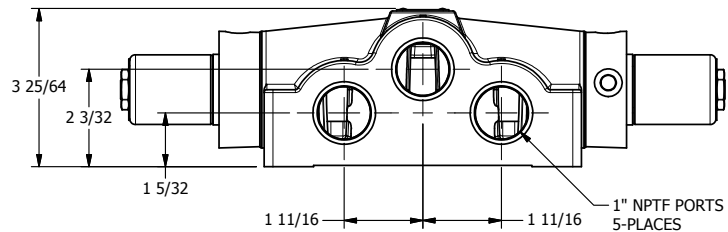

4

3

2

1

**AAA**  
PRODUCTS  
INTERNATIONAL

**AAA PRODUCTS  
INTERNATIONAL**  
7114 Harry Hines Blvd  
Dallas, TX 75235

TITLE: 1" SIDE PORT, DBL SOL, 3 POS,  
SPR CTR, SOL RTRN, CLSD CTR SPL,  
CLASSIC SOL

PART NO.:  
**DIM\_SY8**