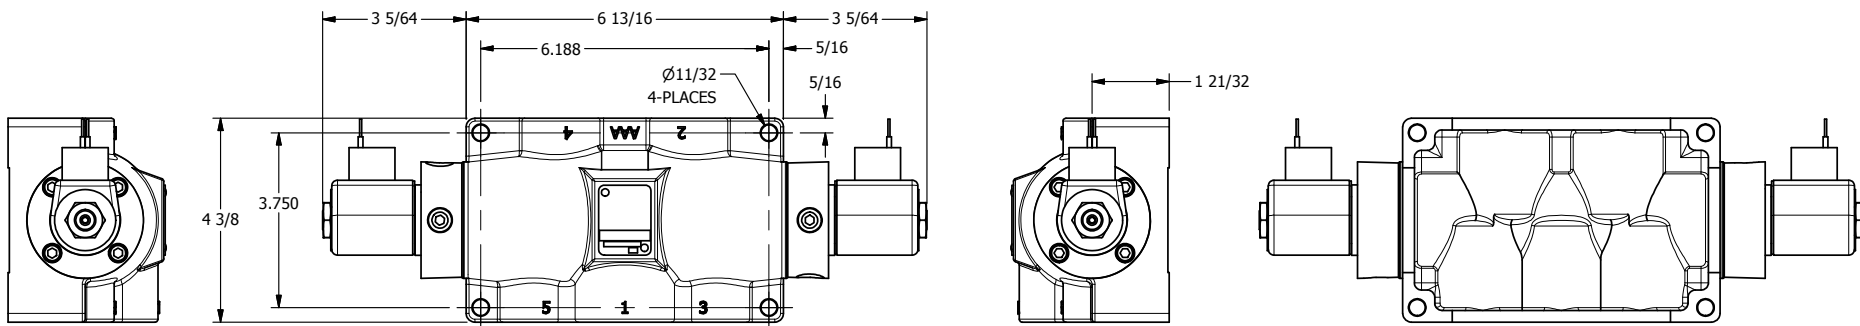

4

3

2

1

**AAA**  
PRODUCTS  
INTERNATIONAL

**AAA PRODUCTS  
INTERNATIONAL**  
7114 Harry Hines Blvd  
Dallas, TX 75235

TITLE: 1" SIDE PORT, DBL SOL, 3 POS,  
SPR CTR, SOL RTRN, CLSD CTR SPL,  
CLASSIC SOL

PART NO.:  
**DIM\_SY8**