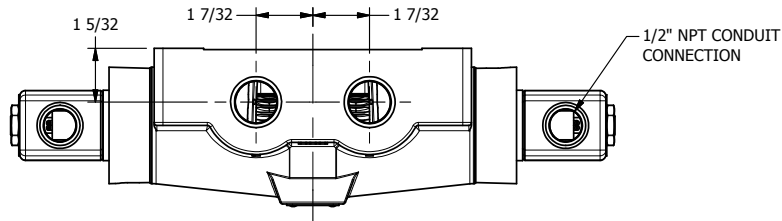

4

3

2

1

AAA
PRODUCTS
INTERNATIONAL

**AAA PRODUCTS
INTERNATIONAL**
7114 Harry Hines Blvd
Dallas, TX 75235

TITLE: 3/4" SIDE PORT, DBL SOL, 3 POS,
SPR CTR, SOL RTRN, CLSD CTR SPL,
CLASSIC SOL, EXT PILOT

DRAWING NO.:
DIM_SY6Z