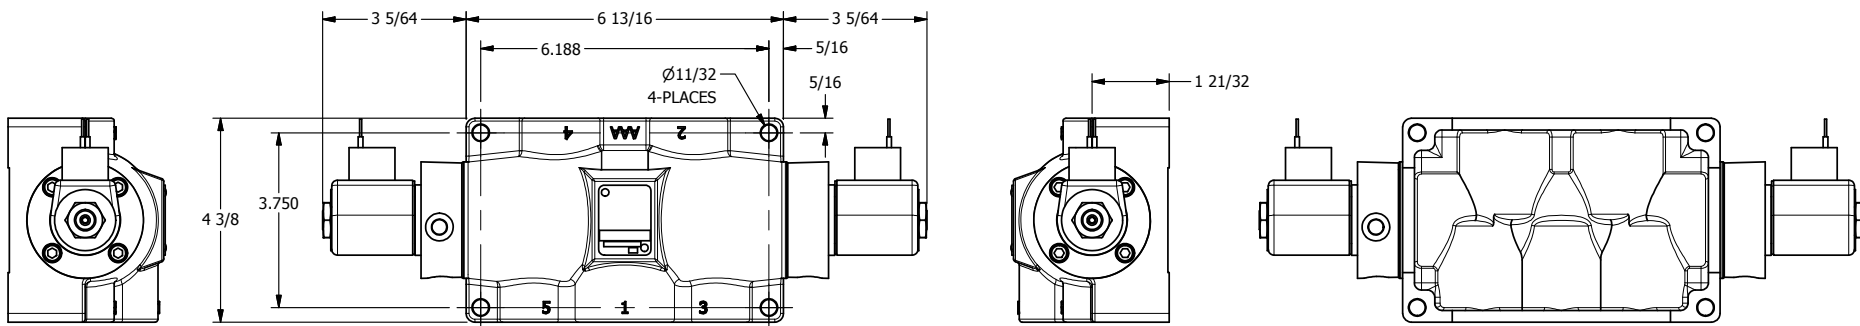

4

3

2

1

AAA
PRODUCTS
INTERNATIONAL

**AAA PRODUCTS
INTERNATIONAL**
7114 Harry Hines Blvd
Dallas, TX 75235

TITLE: 3/4" SIDE PORT, DBL SOL, 3 POS,
SPR CTR, SOL RTRN, CLSD CTR SPL,
CLASSIC SOL, EXT PILOT

DRAWING NO.:
DIM_SY6Z