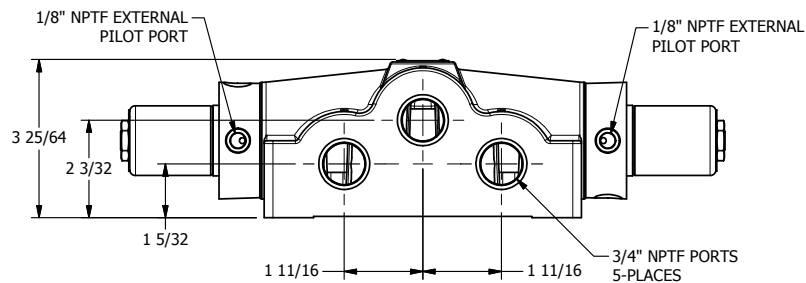

4

3

2

1

AAA
PRODUCTS
INTERNATIONAL

**AAA PRODUCTS
INTERNATIONAL**
7114 Harry Hines Blvd
Dallas, TX 75235

TITLE: 3/4" SIDE PORT, DBL SOL, 3 POS,
SPR CTR, SOL RTRN, CLSD CTR SPL,
CLASSIC SOL, EXT PILOT

DRAWING NO.:
DIM_SY6Z