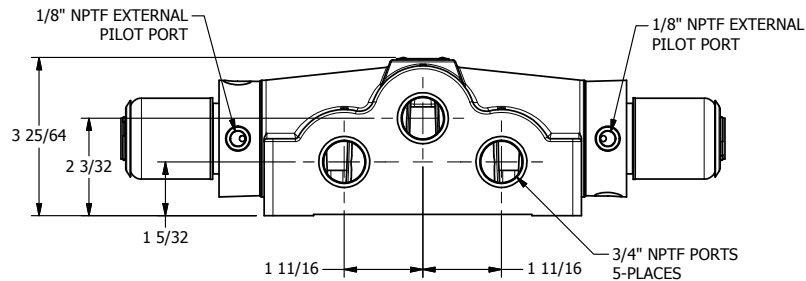

4

3

2

1

AAA
PRODUCTS
INTERNATIONAL

AAA PRODUCTS INTERNATIONAL
7114 Harry Hines Blvd
Dallas, TX 75235

TITLE: 3/4" SIDE PORT, DBL SOL, 3 POS,
SPR CTR, SOL RTRN, CLSD CTR SPL,
EXPL PROOF, EXT PILOT

DRAWING NO.:
DIM_SY6XZ