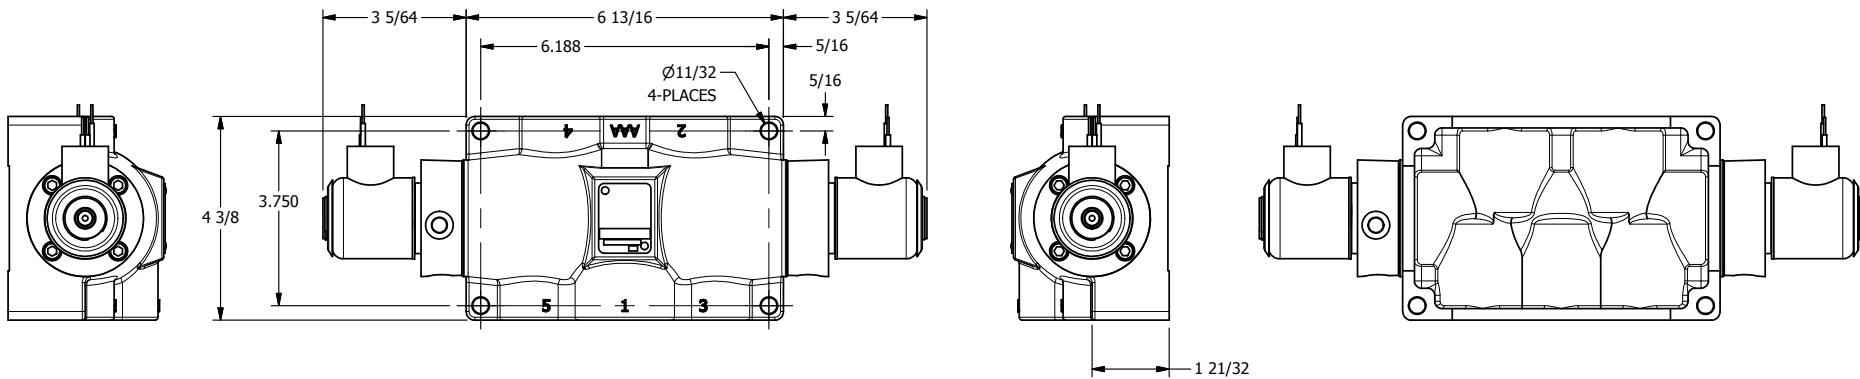

4

3

2

1

AAA
PRODUCTS
INTERNATIONAL

AAA PRODUCTS INTERNATIONAL
7114 Harry Hines Blvd
Dallas, TX 75235

TITLE: 3/4" SIDE PORT, DBL SOL, 3 POS,
SPR CTR, SOL RTRN, CLSD CTR SPL,
EXPL PROOF, EXT PILOT

DRAWING NO.:
DIM_SY6XZ