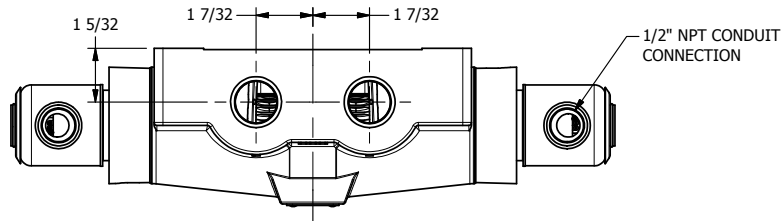

4

3

2

1

AAA
PRODUCTS
INTERNATIONAL

AAA PRODUCTS INTERNATIONAL
7114 Harry Hines Blvd
Dallas, TX 75235

TITLE: 3/4" SIDE PORT, DBL SOL, 3 POS,
SPR CTR, SOL RTRN, CLSD CTR SPL,
EXPL PROOF, EXT PILOT

DRAWING NO.:
DIM_SY6XZ