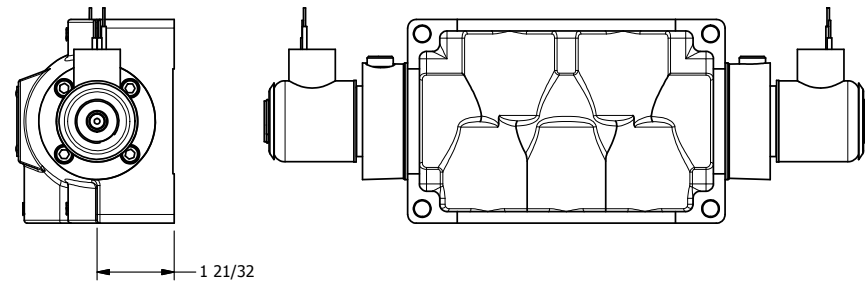

4

3

2

1

AAA
PRODUCTS
INTERNATIONAL

**AAA PRODUCTS
INTERNATIONAL**
7114 Harry Hines Blvd
Dallas, TX 75235

TITLE: 3/4" SIDE PORT, DBL SOL, 3 POS,
SPR CTR, SOL RTRN, CLSD CTR SPL,
EXPL PROOF, PUSH OVRD

DRAWING NO.:
DIM_SY6XOP