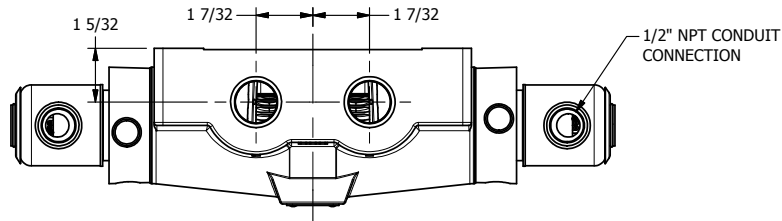

4

3

2

1

AAA
PRODUCTS
INTERNATIONAL

**AAA PRODUCTS
INTERNATIONAL**
7114 Harry Hines Blvd
Dallas, TX 75235

TITLE: 3/4" SIDE PORT, DBL SOL, 3 POS,
SPR CTR, SOL RTRN, CLSD CTR SPL,
EXPL PROOF, PUSH OVRD

DRAWING NO.:
DIM_SY6XOP