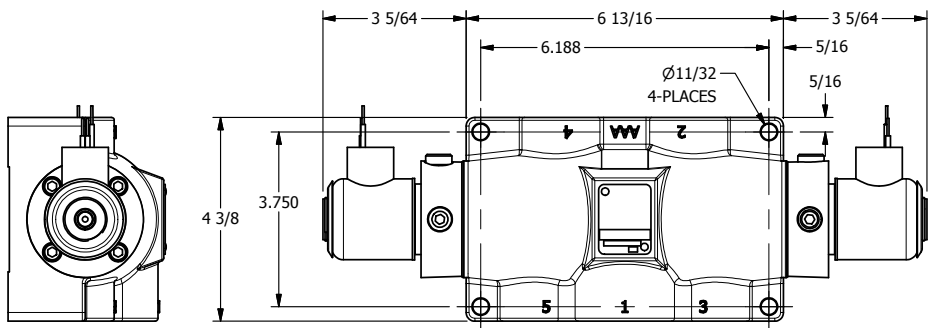

4

3

2

1

AAA
PRODUCTS
INTERNATIONAL

**AAA PRODUCTS
INTERNATIONAL**
7114 Harry Hines Blvd
Dallas, TX 75235

TITLE: 3/4" SIDE PORT, DBL SOL, 3 POS,
SPR CTR, SOL RTRN, CLSD CTR SPL,
EXPL PROOF, PUSH OVRD

DRAWING NO.:
DIM_SY6XOP