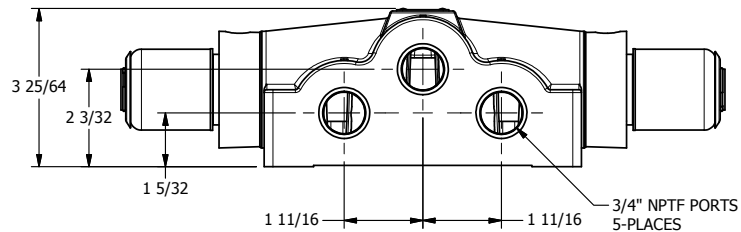

4

3

2

1

AAA
PRODUCTS
INTERNATIONAL

**AAA PRODUCTS
INTERNATIONAL**
7114 Harry Hines Blvd
Dallas, TX 75235

TITLE: 3/4" SIDE PORT, DBL SOL, 3 POS,
SPR CTR, SOL RTRN, CLSD CTR SPL,
EXPL PROOF, PUSH OVRD

DRAWING NO.:
DIM_SY6XOP