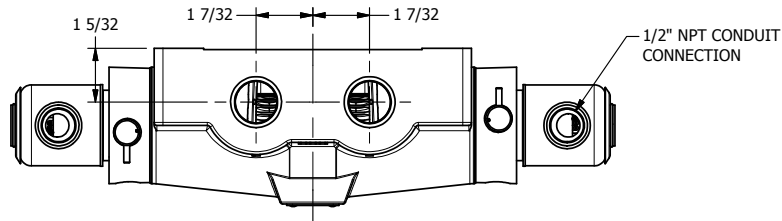

4

3

2

1

1/2" NPT CONDUIT CONNECTION

3/4" NPTF PORTS 5-PLACES

AAA
PRODUCTS
INTERNATIONAL

AAA PRODUCTS INTERNATIONAL
7114 Harry Hines Blvd
Dallas, TX 75235

TITLE: 3/4" SIDE PORT, DBL SOL, 3 POS,
SPR CTR, SOL RTRN, CLSD CTR SPL,
EXPL PROOF, NON-LCKNG OVRD

DRAWING NO.:
DIM_SY6XON

4

3

2

1

THE INFORMATION CONTAINED WITHIN THIS DOCUMENT IS PROPRIETARY TO AAA PRODUCTS AND MAY NOT BE DISCLOSED WITHOUT PRIOR WRITTEN CONSENT