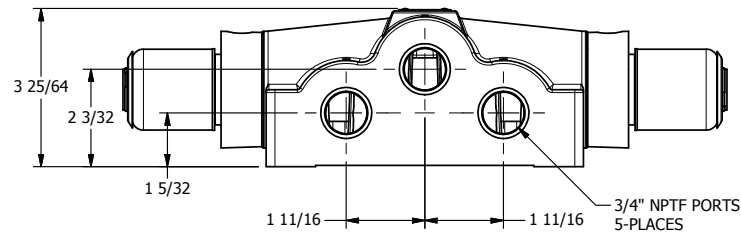

4

3

2

1

1/2" NPT CONDUIT CONNECTION

3/4" NPTF PORTS 5-PLACES

AAA
PRODUCTS
INTERNATIONAL

AAA PRODUCTS INTERNATIONAL
7114 Harry Hines Blvd
Dallas, TX 75235

TITLE: 3/4" SIDE PORT, DBL SOL, 3 POS,
SPR CTR, SOL RTRN, CLSD CTR SPL,
EXPL PROOF, NON-LCKNG OVRD

DRAWING NO.:
DIM_SY6XON

4

3

2

1

THE INFORMATION CONTAINED WITHIN THIS DOCUMENT IS PROPRIETARY TO AAA PRODUCTS AND MAY NOT BE DISCLOSED WITHOUT PRIOR WRITTEN CONSENT