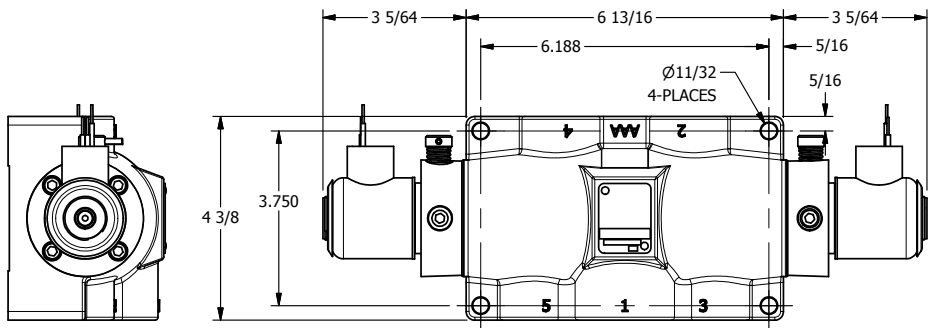

4

3

2

1

1/2" NPT CONDUIT CONNECTION

3/4" NPTF PORTS 5-PLACES

AAA
PRODUCTS
INTERNATIONAL

AAA PRODUCTS INTERNATIONAL
7114 Harry Hines Blvd
Dallas, TX 75235

TITLE: 3/4" SIDE PORT, DBL SOL, 3 POS,
SPR CTR, SOL RTRN, CLSD CTR SPL,
EXPL PROOF, NON-LCKNG OVRD

DRAWING NO.:
DIM_SY6XON

4

3

2

1

THE INFORMATION CONTAINED WITHIN THIS DOCUMENT IS PROPRIETARY TO AAA PRODUCTS AND MAY NOT BE DISCLOSED WITHOUT PRIOR WRITTEN CONSENT