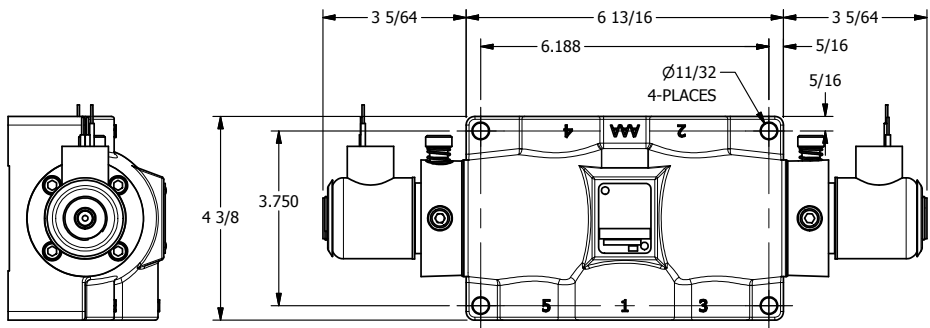

4

3

2

1

1/2" NPT CONDUIT CONNECTION

1 21/32

3/4" NPTF PORTS 5-PLACES

AAA
PRODUCTS
INTERNATIONAL

AAA PRODUCTS INTERNATIONAL
7114 Harry Hines Blvd
Dallas, TX 75235

TITLE: 3/4" SIDE PORT, DBL SOL, 3 POS,
SPR CTR, SOL RTRN, CLSD CTR SPL,
EXPL PROOF, LCKNG OVRD

DRAWING NO.:
DIM_SY6XO

THE INFORMATION CONTAINED WITHIN THIS DOCUMENT IS PROPRIETARY TO AAA PRODUCTS AND MAY NOT BE DISCLOSED WITHOUT PRIOR WRITTEN CONSENT