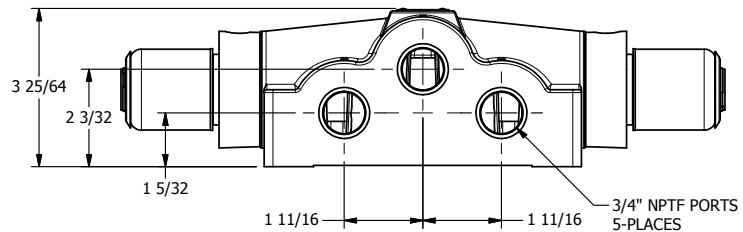

4

3

2

1

1/2" NPT CONDUIT CONNECTION

1 21/32

3/4" NPTF PORTS 5-PLACES

AAA
PRODUCTS
INTERNATIONAL

AAA PRODUCTS INTERNATIONAL
7114 Harry Hines Blvd
Dallas, TX 75235

TITLE: 3/4" SIDE PORT, DBL SOL, 3 POS,
SPR CTR, SOL RTRN, CLSD CTR SPL,
EXPL PROOF, LCKNG OVRD

DRAWING NO.:
DIM_SY6XO

THE INFORMATION CONTAINED WITHIN THIS DOCUMENT IS PROPRIETARY TO AAA PRODUCTS AND MAY NOT BE DISCLOSED WITHOUT PRIOR WRITTEN CONSENT