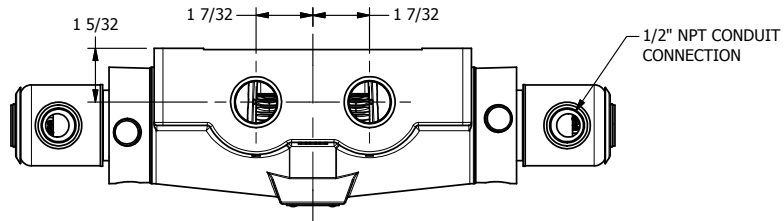

4

3

2

1

1/2" NPT CONDUIT CONNECTION

1 21/32

3/4" NPTF PORTS 5-PLACES

AAA
PRODUCTS
INTERNATIONAL

AAA PRODUCTS INTERNATIONAL
7114 Harry Hines Blvd
Dallas, TX 75235

TITLE: 3/4" SIDE PORT, DBL SOL, 3 POS,
SPR CTR, SOL RTRN, CLSD CTR SPL,
EXPL PROOF, LCKNG OVRD

DRAWING NO.:
DIM_SY6XO

THE INFORMATION CONTAINED WITHIN THIS DOCUMENT IS PROPRIETARY TO AAA PRODUCTS AND MAY NOT BE DISCLOSED WITHOUT PRIOR WRITTEN CONSENT