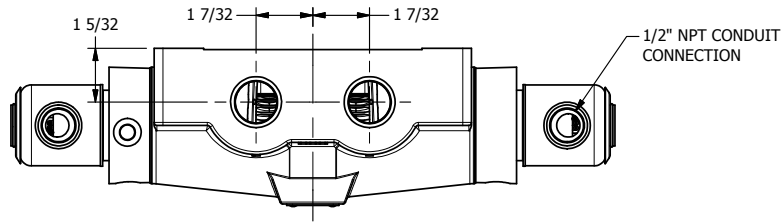

4

3

2

1

AAA
PRODUCTS
INTERNATIONAL

**AAA PRODUCTS
INTERNATIONAL**
7114 Harry Hines Blvd
Dallas, TX 75235

TITLE: 3/4" SIDE PORT, DBL SOL, 3 POS,
SPR CTR, SOL RTRN, CLSD CTR SPL,
EXPL PROOF

DRAWING NO.:
DIM_SY6X