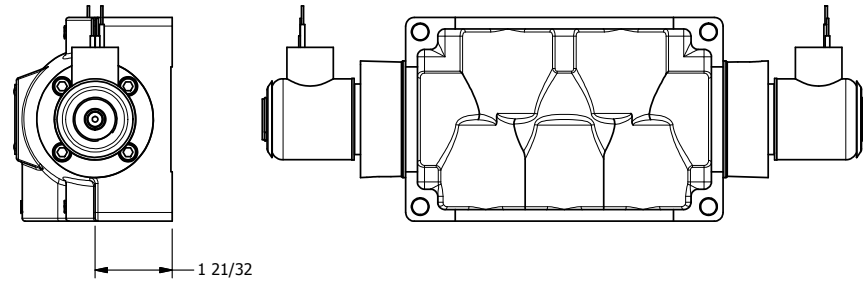

4

3

2

1

AAA
PRODUCTS
INTERNATIONAL

**AAA PRODUCTS
INTERNATIONAL**
7114 Harry Hines Blvd
Dallas, TX 75235

TITLE: 3/4" SIDE PORT, DBL SOL, 3 POS,
SPR CTR, SOL RTRN, CLSD CTR SPL,
EXPL PROOF

DRAWING NO.:
DIM_SY6X