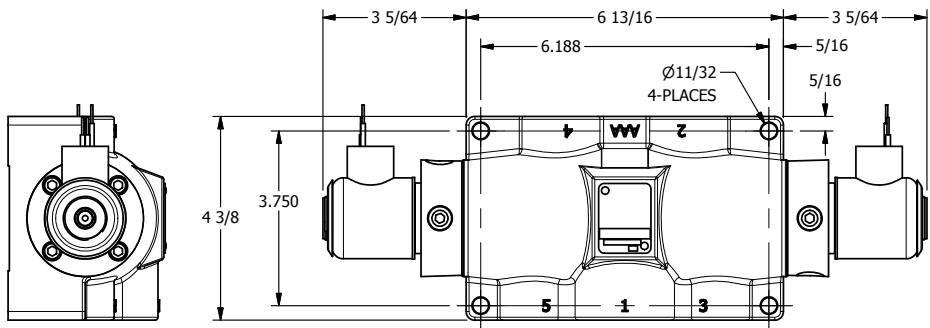

4

3

2

1

AAA
PRODUCTS
INTERNATIONAL

**AAA PRODUCTS
INTERNATIONAL**
7114 Harry Hines Blvd
Dallas, TX 75235

TITLE: 3/4" SIDE PORT, DBL SOL, 3 POS,
SPR CTR, SOL RTRN, CLSD CTR SPL,
EXPL PROOF

DRAWING NO.:
DIM_SY6X