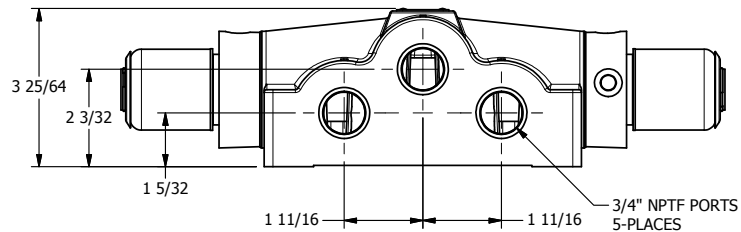

4

3

2

1

AAA
PRODUCTS
INTERNATIONAL

**AAA PRODUCTS
INTERNATIONAL**
7114 Harry Hines Blvd
Dallas, TX 75235

TITLE: 3/4" SIDE PORT, DBL SOL, 3 POS,
SPR CTR, SOL RTRN, CLSD CTR SPL,
EXPL PROOF

DRAWING NO.:
DIM_SY6X