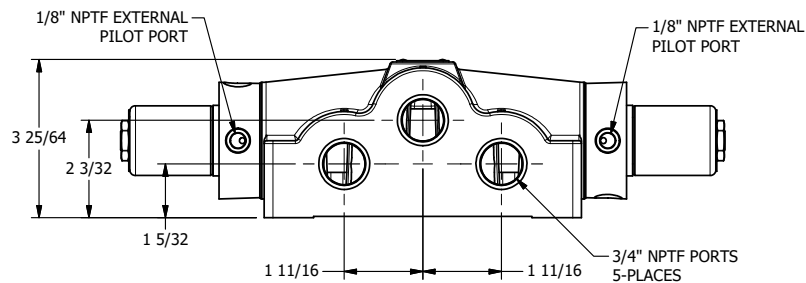

4

3

2

1

AAA
PRODUCTS
INTERNATIONAL

AAA PRODUCTS INTERNATIONAL
7114 Harry Hines Blvd
Dallas, TX 75235

TITLE: 3/4" SIDE PORT, DBL SOL, 3 POS,
SPR CTR, SOL RTRN, CLSD CTR SPL,
CLASSIC SOL, TAPPED VENT, EXT PILOT

DRAWING NO.:
DIM_SY6TZ

THE INFORMATION CONTAINED WITHIN THIS DOCUMENT IS PROPRIETARY TO AAA PRODUCTS AND MAY NOT BE DISCLOSED WITHOUT PRIOR WRITTEN CONSENT

4

3

2

1