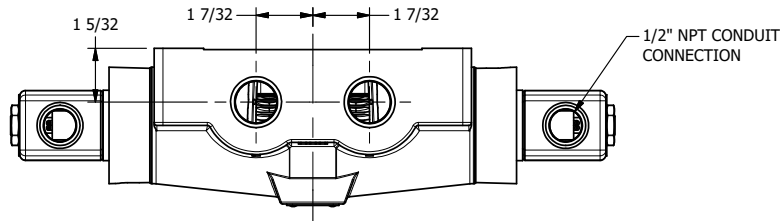

4

3

2

1

AAA
PRODUCTS
INTERNATIONAL

AAA PRODUCTS INTERNATIONAL
7114 Harry Hines Blvd
Dallas, TX 75235

TITLE: 3/4" SIDE PORT, DBL SOL, 3 POS,
SPR CTR, SOL RTRN, CLSD CTR SPL,
CLASSIC SOL, TAPPED VENT, EXT PILOT

DRAWING NO.:
DIM_SY6TZ

THE INFORMATION CONTAINED WITHIN THIS DOCUMENT IS PROPRIETARY TO AAA PRODUCTS AND MAY NOT BE DISCLOSED WITHOUT PRIOR WRITTEN CONSENT

4

3

2

1