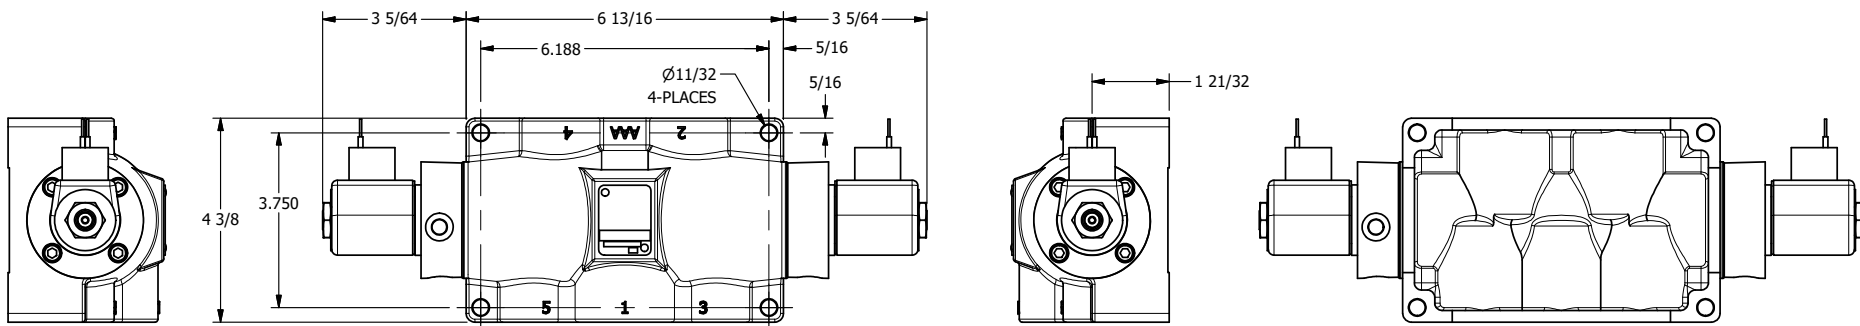

4

3

2

1

AAA
PRODUCTS
INTERNATIONAL

AAA PRODUCTS INTERNATIONAL
7114 Harry Hines Blvd
Dallas, TX 75235

TITLE: 3/4" SIDE PORT, DBL SOL, 3 POS,
SPR CTR, SOL RTRN, CLSD CTR SPL,
CLASSIC SOL, TAPPED VENT, EXT PILOT

DRAWING NO.:
DIM_SY6TZ

THE INFORMATION CONTAINED WITHIN THIS DOCUMENT IS PROPRIETARY TO AAA PRODUCTS AND MAY NOT BE DISCLOSED WITHOUT PRIOR WRITTEN CONSENT

4

3

2

1