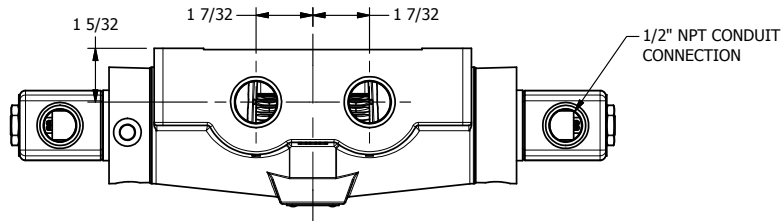

4

3

2

1

**AAA**  
PRODUCTS  
INTERNATIONAL

**AAA PRODUCTS  
INTERNATIONAL**  
7114 Harry Hines Blvd  
Dallas, TX 75235

TITLE: 3/4" SIDE PORT, DBL SOL, 3 POS,  
SPR CTR, SOL RTRN, CLSD CTR SPL,  
CLASSIC SOL, TAPPED VENT

DRAWING NO.:  
DIM\_SY6T

THE INFORMATION CONTAINED WITHIN THIS DOCUMENT IS PROPRIETARY TO AAA PRODUCTS AND MAY NOT BE DISCLOSED WITHOUT PRIOR WRITTEN CONSENT

4

3

2

1