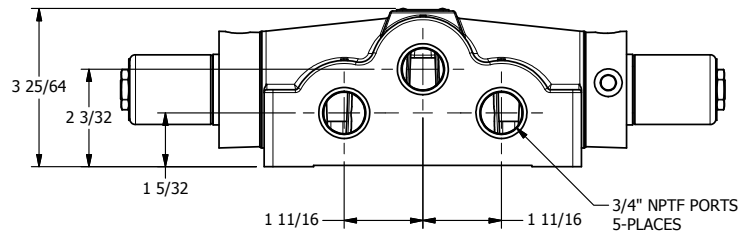

4

3

2

1

**AAA**  
PRODUCTS  
INTERNATIONAL

**AAA PRODUCTS  
INTERNATIONAL**  
7114 Harry Hines Blvd  
Dallas, TX 75235

TITLE: 3/4" SIDE PORT, DBL SOL, 3 POS,  
SPR CTR, SOL RTRN, CLSD CTR SPL,  
CLASSIC SOL, TAPPED VENT

DRAWING NO.:  
DIM\_SY6T

THE INFORMATION CONTAINED WITHIN THIS DOCUMENT IS PROPRIETARY TO AAA PRODUCTS AND MAY NOT BE DISCLOSED WITHOUT PRIOR WRITTEN CONSENT

4

3

2

1