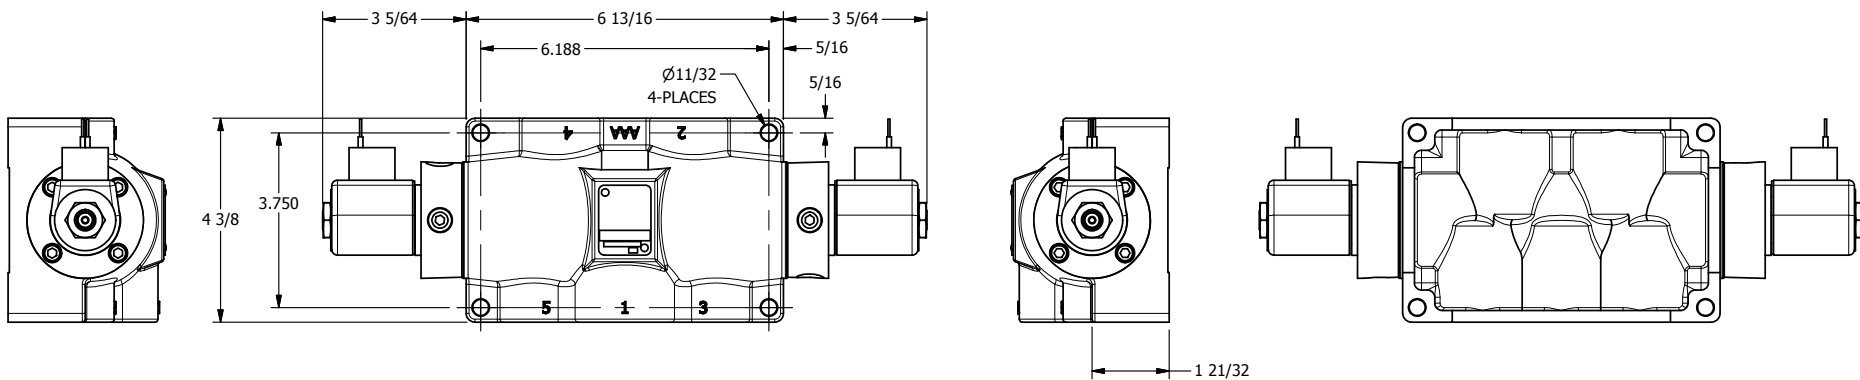

4

3

2

1

**AAA**  
PRODUCTS  
INTERNATIONAL

**AAA PRODUCTS  
INTERNATIONAL**  
7114 Harry Hines Blvd  
Dallas, TX 75235

TITLE: 3/4" SIDE PORT, DBL SOL, 3 POS,  
SPR CTR, SOL RTRN, CLSD CTR SPL,  
CLASSIC SOL, TAPPED VENT

DRAWING NO.:  
DIM\_SY6T

THE INFORMATION CONTAINED WITHIN THIS DOCUMENT IS PROPRIETARY TO AAA PRODUCTS AND MAY NOT BE DISCLOSED WITHOUT PRIOR WRITTEN CONSENT

4

3

2

1