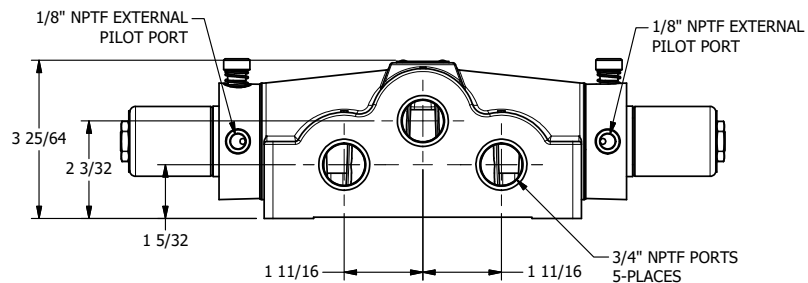

4

3

2

1

AAA
PRODUCTS
INTERNATIONAL

AAA PRODUCTS INTERNATIONAL
7114 Harry Hines Blvd
Dallas, TX 75235

TITLE: 3/4" SIDE PORT, DBL SOL, 3 POS,
SPR CTR, SOL SHFT, CLSD CTR SPL,
CLASSIC SOL, LCKNG OVRD, EXT PILOT

DRAWING NO.:
DIM_SY60Z

THE INFORMATION CONTAINED WITHIN THIS DOCUMENT IS PROPRIETARY TO AAA PRODUCTS AND MAY NOT BE DISCLOSED WITHOUT PRIOR WRITTEN CONSENT

4

3

2

1