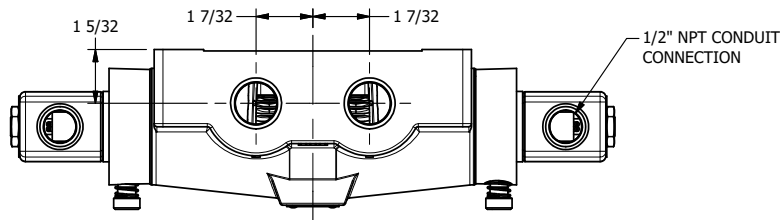

4

3

2

1

AAA
PRODUCTS
INTERNATIONAL

AAA PRODUCTS INTERNATIONAL
7114 Harry Hines Blvd
Dallas, TX 75235

TITLE: 3/4" SIDE PORT, DBL SOL, 3 POS,
SPR CTR, SOL SHFT, CLSD CTR SPL,
CLASSIC SOL, LCKNG OVRD, EXT PILOT

DRAWING NO.:
DIM_SY60Z

THE INFORMATION CONTAINED WITHIN THIS DOCUMENT IS PROPRIETARY TO AAA PRODUCTS AND MAY NOT BE DISCLOSED WITHOUT PRIOR WRITTEN CONSENT

4

3

2

1