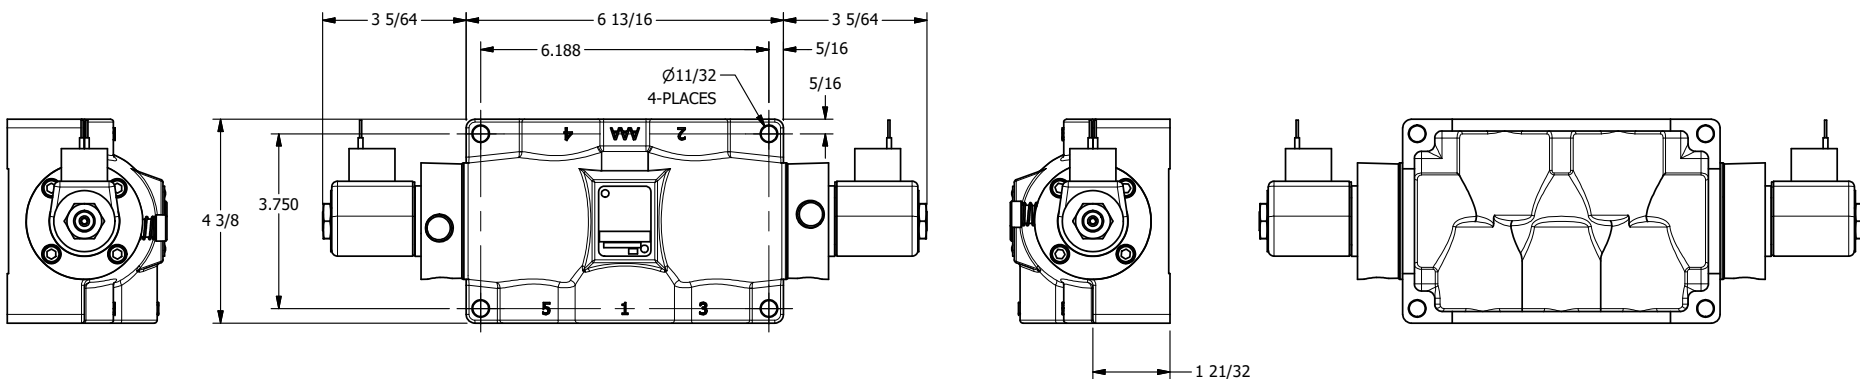

4

3

2

1

AAA
PRODUCTS
INTERNATIONAL

AAA PRODUCTS INTERNATIONAL
7114 Harry Hines Blvd
Dallas, TX 75235

TITLE: 3/4" SIDE PORT, DBL SOL, 3 POS,
SPR CTR, SOL SHFT, CLSD CTR SPL,
CLASSIC SOL, LCKNG OVRD, EXT PILOT

DRAWING NO.:
DIM_SY60Z

THE INFORMATION CONTAINED WITHIN THIS DOCUMENT IS PROPRIETARY TO AAA PRODUCTS AND MAY NOT BE DISCLOSED WITHOUT PRIOR WRITTEN CONSENT

4

3

2

1