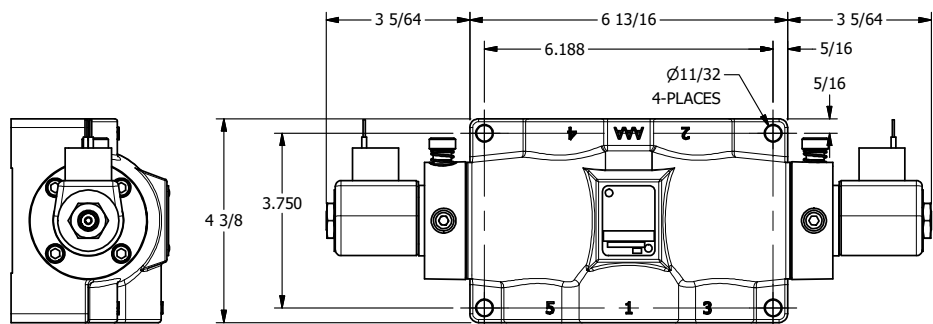

4

3

2

1

AAA
PRODUCTS
INTERNATIONAL

**AAA PRODUCTS
INTERNATIONAL**
7114 Harry Hines Blvd
Dallas, TX 75235

TITLE: 3/4" SIDE PORT, DBL SOL, 3 POS,
SPR CTR, SOL RTRN, CLSD CTR SPL,
CLASSIC SOL, LCKNG OVRD

DRAWING NO.:
DIM_SY60T