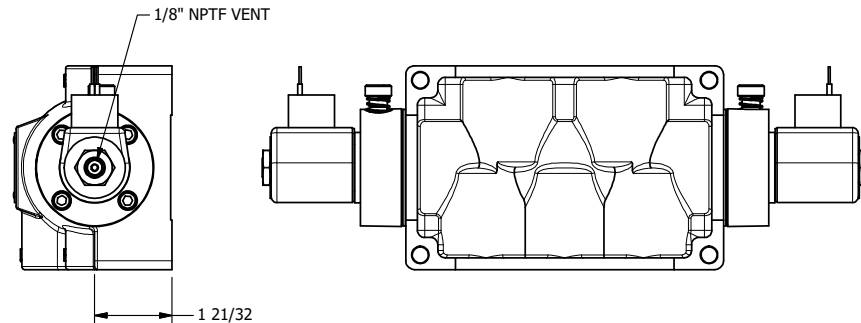

4

3

2

1

AAA
PRODUCTS
INTERNATIONAL

**AAA PRODUCTS
INTERNATIONAL**
7114 Harry Hines Blvd
Dallas, TX 75235

TITLE: 3/4" SIDE PORT, DBL SOL, 3 POS,
SPR CTR, SOL RTRN, CLSD CTR SPL,
CLASSIC SOL, LCKNG OVRD

DRAWING NO.:
DIM_SY60T