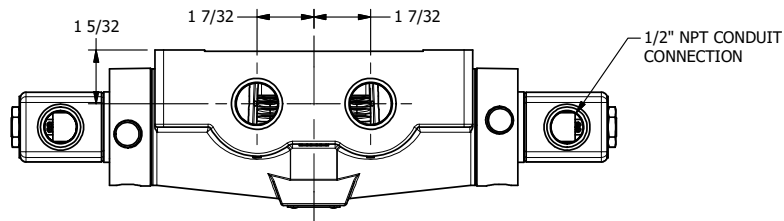

4

3

2

1

AAA
PRODUCTS
INTERNATIONAL

**AAA PRODUCTS
INTERNATIONAL**
7114 Harry Hines Blvd
Dallas, TX 75235

TITLE: 3/4" SIDE PORT, DBL SOL, 3 POS,
SPR CTR, SOL RTRN, CLSD CTR SPL,
CLASSIC SOL, LCKNG OVRD

DRAWING NO.:
DIM_SY60T