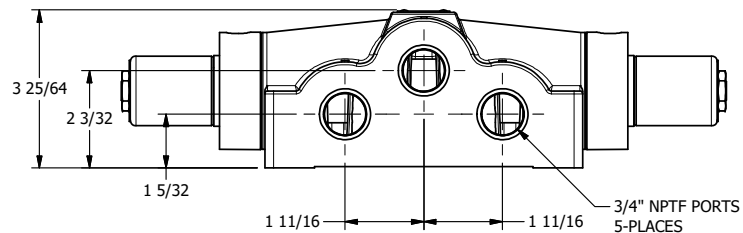

4

3

2

1

AAA
PRODUCTS
INTERNATIONAL

**AAA PRODUCTS
INTERNATIONAL**
7114 Harry Hines Blvd
Dallas, TX 75235

TITLE: 3/4" SIDE PORT, DBL SOL, 3 POS,
SPR CTR, SOL RTRN, CLSD CTR SPL,
CLASSIC SOL, LCKNG OVRD

DRAWING NO.:
DIM_SY60T