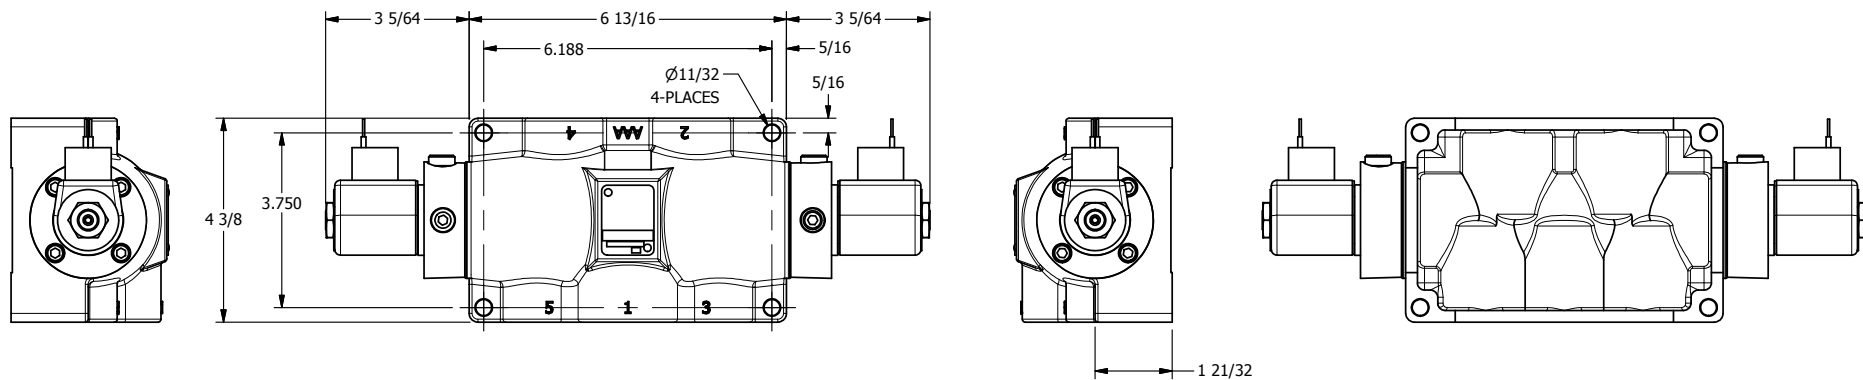

4

3

2

1

**AAA**  
PRODUCTS  
INTERNATIONAL

**AAA PRODUCTS  
INTERNATIONAL**  
7114 Harry Hines Blvd  
Dallas, TX 75235

TITLE: 3/4" SIDE PORT, DBL SOL, 3 POS,  
SPR CTR, SOL RTRN, CLSD CTR SPL,  
CLASSIC SOL, PUSH OVRD

DRAWING NO.:  
DIM\_SY60P

THE INFORMATION CONTAINED WITHIN THIS DOCUMENT IS PROPRIETARY TO AAA PRODUCTS AND MAY NOT BE DISCLOSED WITHOUT PRIOR WRITTEN CONSENT

4

3

2

1