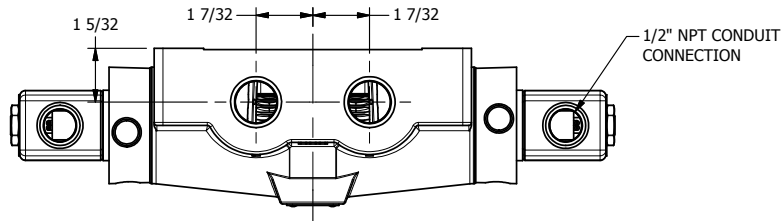

4

3

2

1

**AAA**  
PRODUCTS  
INTERNATIONAL

**AAA PRODUCTS  
INTERNATIONAL**  
7114 Harry Hines Blvd  
Dallas, TX 75235

TITLE: 3/4" SIDE PORT, DBL SOL, 3 POS,  
SPR CTR, SOL RTRN, CLSD CTR SPL,  
CLASSIC SOL, PUSH OVRD

DRAWING NO.:  
DIM\_SY60P

THE INFORMATION CONTAINED WITHIN THIS DOCUMENT IS PROPRIETARY TO AAA PRODUCTS AND MAY NOT BE DISCLOSED WITHOUT PRIOR WRITTEN CONSENT

4

3

2

1