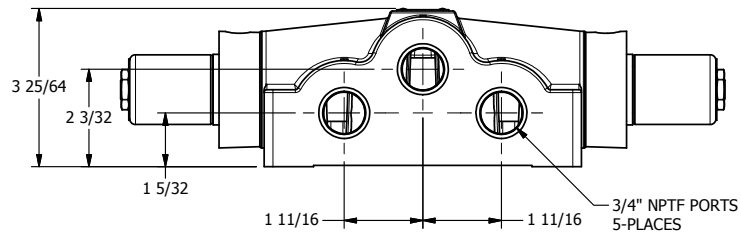

4

3

2

1

**AAA**  
PRODUCTS  
INTERNATIONAL

**AAA PRODUCTS  
INTERNATIONAL**  
7114 Harry Hines Blvd  
Dallas, TX 75235

TITLE: 3/4" SIDE PORT, DBL SOL, 3 POS,  
SPR CTR, SOL RTRN, CLSD CTR SPL,  
CLASSIC SOL, PUSH OVRD

DRAWING NO.:  
DIM\_SY60P

THE INFORMATION CONTAINED WITHIN THIS DOCUMENT IS PROPRIETARY TO AAA PRODUCTS AND MAY NOT BE DISCLOSED WITHOUT PRIOR WRITTEN CONSENT

4

3

2

1