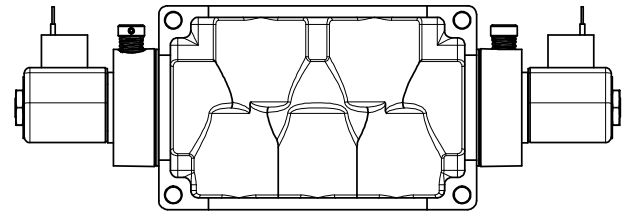

4

3

2

1

1/2" NPT CONDUIT CONNECTION

1/8" NPTF TAPPED VENT 2-PLACES

AAA
PRODUCTS
INTERNATIONAL

AAA PRODUCTS INTERNATIONAL
7114 Harry Hines Blvd
Dallas, TX 75235

TITLE: 3/4" SIDE PORT, DBL SOL, 3 POS,
CLSD SPR CTR, CLASSIC,
NON-LCKNG OVRD, TPD VENT

DRAWING NO.:
DIM_SY60NT

4

3

2

THE INFORMATION CONTAINED WITHIN THIS DOCUMENT IS PROPRIETARY TO AAA PRODUCTS AND MAY NOT BE DISCLOSED WITHOUT PRIOR WRITTEN CONSENT