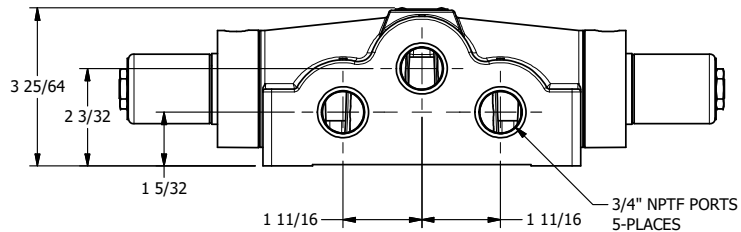

4

3

2

1

1/2" NPT CONDUIT CONNECTION

1/8" NPTF TAPPED VENT 2-PLACES

AAA
PRODUCTS
INTERNATIONAL

AAA PRODUCTS INTERNATIONAL
7114 Harry Hines Blvd
Dallas, TX 75235

TITLE: 3/4" SIDE PORT, DBL SOL, 3 POS,
CLSD SPR CTR, CLASSIC,
NON-LCKNG OVRD, TPD VENT

DRAWING NO.:
DIM_SY60NT

4

3

2

THE INFORMATION CONTAINED WITHIN THIS DOCUMENT IS PROPRIETARY TO AAA PRODUCTS AND MAY NOT BE DISCLOSED WITHOUT PRIOR WRITTEN CONSENT