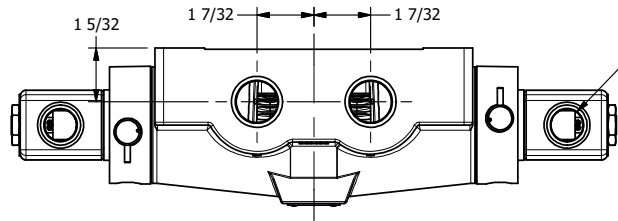

4

3

2

1

1/2" NPT CONDUIT CONNECTION

1/8" NPTF TAPPED VENT 2-PLACES

AAA
PRODUCTS
INTERNATIONAL

AAA PRODUCTS INTERNATIONAL
7114 Harry Hines Blvd
Dallas, TX 75235

TITLE: 3/4" SIDE PORT, DBL SOL, 3 POS,
CLSD SPR CTR, CLASSIC,
NON-LCKNG OVRD, TPD VENT

DRAWING NO.:
DIM_SY60NT

4

3

2

THE INFORMATION CONTAINED WITHIN THIS DOCUMENT IS PROPRIETARY TO AAA PRODUCTS AND MAY NOT BE DISCLOSED WITHOUT PRIOR WRITTEN CONSENT