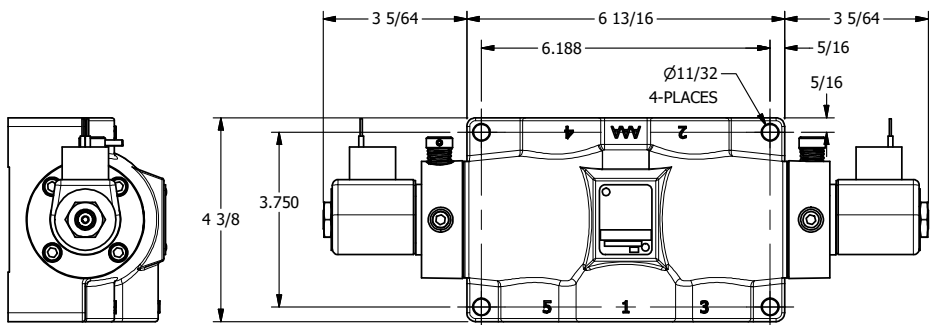

4

3

2

1

1/2" NPT CONDUIT CONNECTION

1/8" NPTF TAPPED VENT 2-PLACES

AAA
PRODUCTS
INTERNATIONAL

AAA PRODUCTS INTERNATIONAL
7114 Harry Hines Blvd
Dallas, TX 75235

TITLE: 3/4" SIDE PORT, DBL SOL, 3 POS,
CLSD SPR CTR, CLASSIC,
NON-LCKNG OVRD, TPD VENT

DRAWING NO.:
DIM_SY60NT

4

3

2

THE INFORMATION CONTAINED WITHIN THIS DOCUMENT IS PROPRIETARY TO AAA PRODUCTS AND MAY NOT BE DISCLOSED WITHOUT PRIOR WRITTEN CONSENT