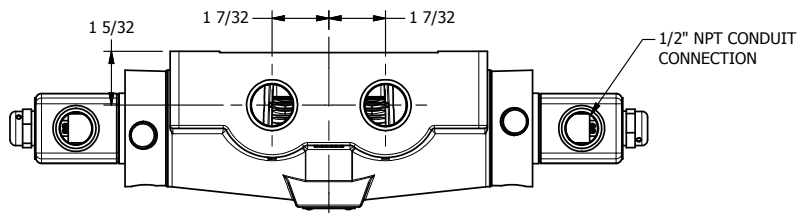

4

3

2

1

AAA
PRODUCTS
INTERNATIONAL

**AAA PRODUCTS
INTERNATIONAL**
7114 Harry Hines Blvd
Dallas, TX 75235

TITLE: 3/4" SIDE PORT, DBL SOL, 3 POS,
SPR CTR, CLSD CTR SPL, CLASSIC SOL,
LCKNG OVRD, DUST EXCLDR

DRAWING NO.:
DIM_SY60L