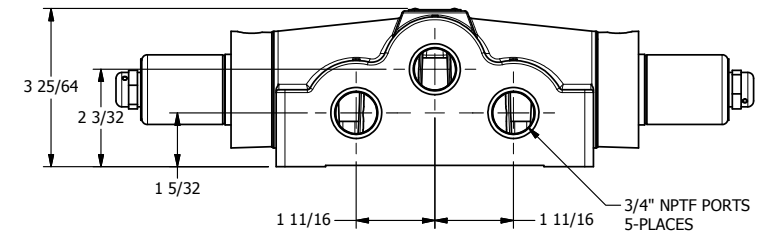

4

3

2

1

AAA
PRODUCTS
INTERNATIONAL

**AAA PRODUCTS
INTERNATIONAL**
7114 Harry Hines Blvd
Dallas, TX 75235

TITLE: 3/4" SIDE PORT, DBL SOL, 3 POS,
SPR CTR, CLSD CTR SPL, CLASSIC SOL,
LCKNG OVRD, DUST EXCLDR

DRAWING NO.:
DIM_SY60L