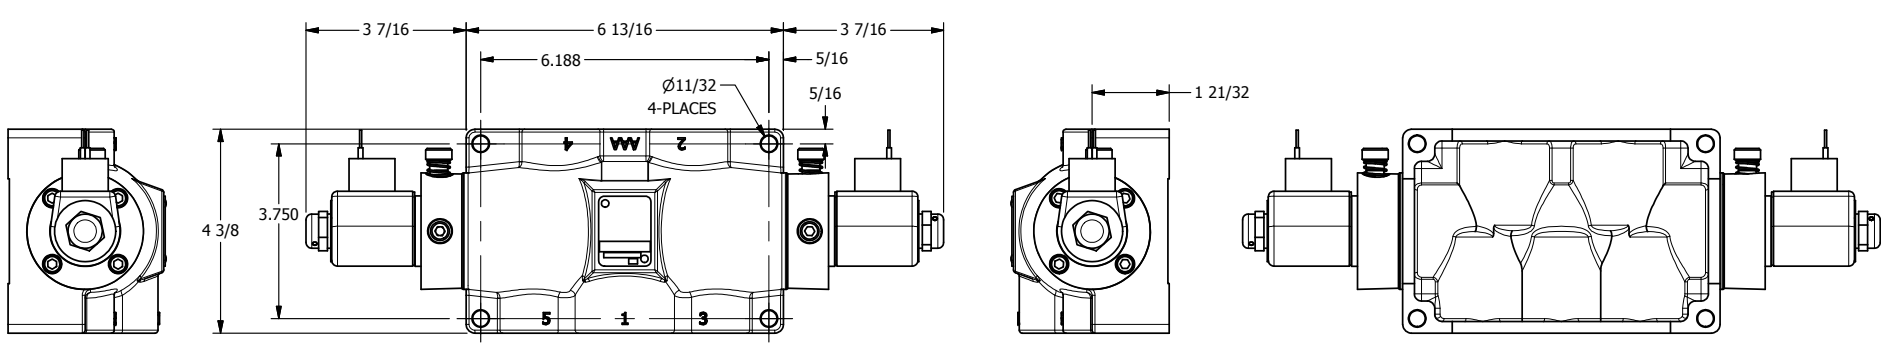

4

3

2

1

AAA
PRODUCTS
INTERNATIONAL

**AAA PRODUCTS
INTERNATIONAL**
7114 Harry Hines Blvd
Dallas, TX 75235

TITLE: 3/4" SIDE PORT, DBL SOL, 3 POS,
SPR CTR, CLSD CTR SPL, CLASSIC SOL,
LCKNG OVRD, DUST EXCLDR

DRAWING NO.:
DIM_SY60L