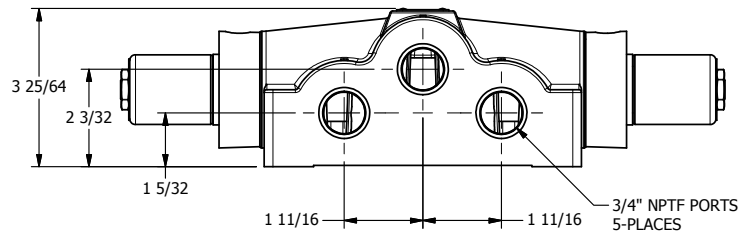

4

3

2

1

AAA
PRODUCTS
INTERNATIONAL

**AAA PRODUCTS
INTERNATIONAL**
7114 Harry Hines Blvd
Dallas, TX 75235

TITLE: 3/4" SIDE PORT, DBL SOL, 3 POS,
SPR CTR, SOL RTRN, CLSD CTR SPL,
CLASSIC SOL, LCKNG OVRD

DRAWING NO.:
DIM_SY60