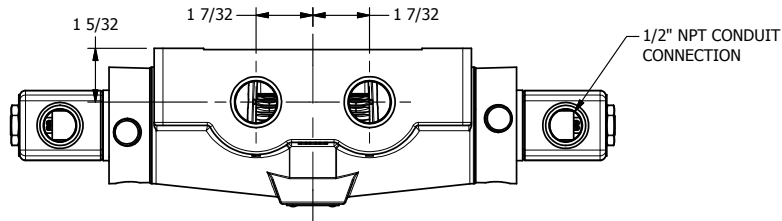

4

3

2

1

AAA
PRODUCTS
INTERNATIONAL

**AAA PRODUCTS
INTERNATIONAL**
7114 Harry Hines Blvd
Dallas, TX 75235

TITLE: 3/4" SIDE PORT, DBL SOL, 3 POS,
SPR CTR, SOL RTRN, CLSD CTR SPL,
CLASSIC SOL, LCKNG OVRD

DRAWING NO.:
DIM_SY60