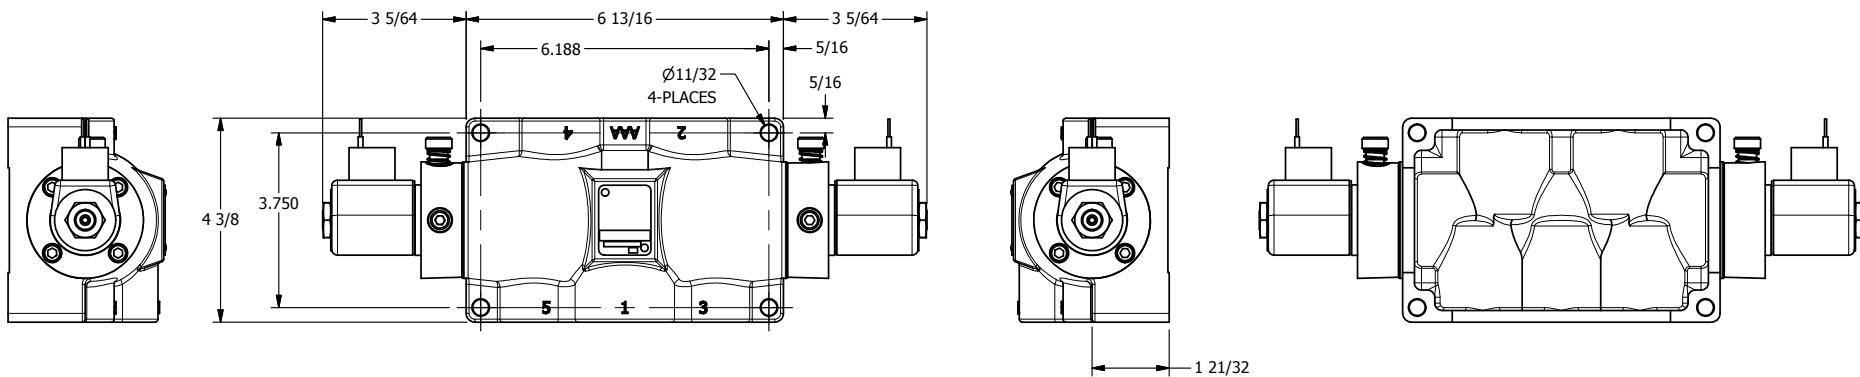

4

3

2

1

AAA
PRODUCTS
INTERNATIONAL

**AAA PRODUCTS
INTERNATIONAL**
7114 Harry Hines Blvd
Dallas, TX 75235

TITLE: 3/4" SIDE PORT, DBL SOL, 3 POS,
SPR CTR, SOL RTRN, CLSD CTR SPL,
CLASSIC SOL, LCKNG OVRD

DRAWING NO.:
DIM_SY60