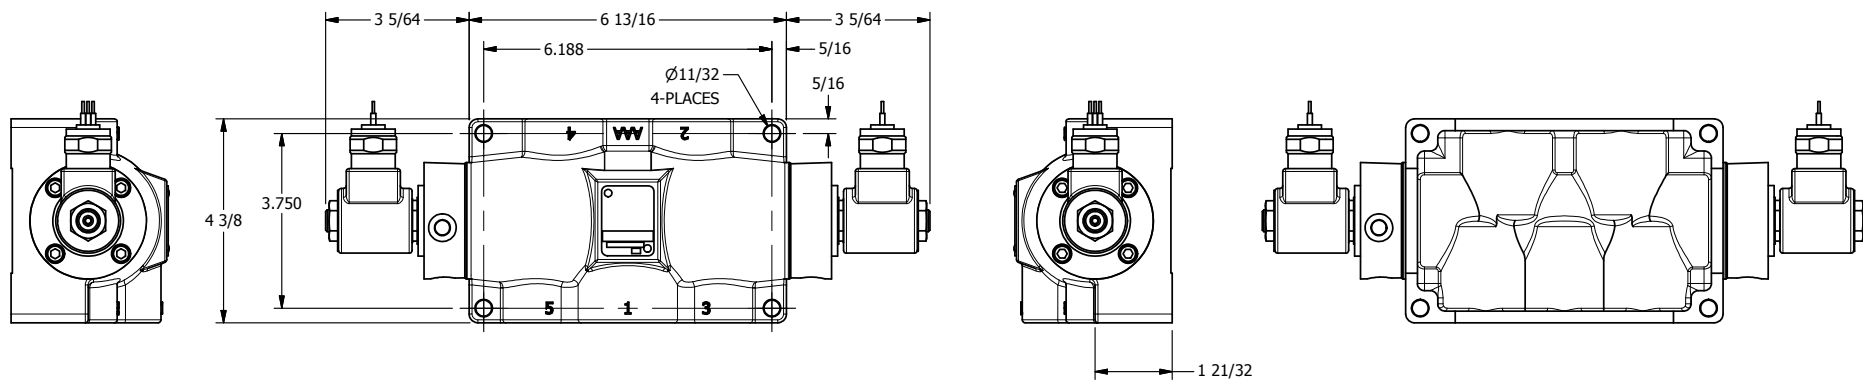

4

3

2

1

AAA
PRODUCTS
INTERNATIONAL

AAA PRODUCTS INTERNATIONAL
7114 Harry Hines Blvd
Dallas, TX 75235

TITLE: 3/4" SIDE PORT, DBL SOL, 3 POS,
SPR CTR, SOL RTRN, CLSD CTR SPL,
MOLD-OVER, EXT PILOT

DRAWING NO.:
DIM_SY6MZ