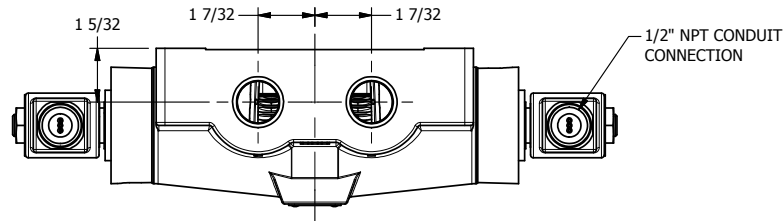

4

3

2

1

AAA
PRODUCTS
INTERNATIONAL

AAA PRODUCTS INTERNATIONAL
7114 Harry Hines Blvd
Dallas, TX 75235

TITLE: 3/4" SIDE PORT, DBL SOL, 3 POS,
SPR CTR, SOL RTRN, CLSD CTR SPL,
MOLD-OVER, EXT PILOT

DRAWING NO.:
DIM_SY6MZ