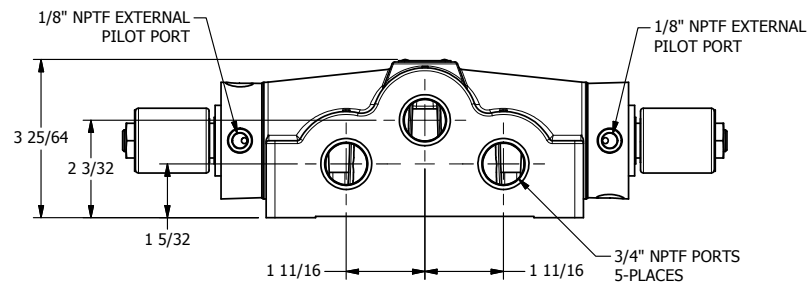

4

3

2

1

AAA
PRODUCTS
INTERNATIONAL

AAA PRODUCTS INTERNATIONAL
7114 Harry Hines Blvd
Dallas, TX 75235

TITLE: 3/4" SIDE PORT, DBL SOL, 3 POS,
SPR CTR, SOL RTRN, CLSD CTR SPL,
MOLD-OVER, EXT PILOT

DRAWING NO.:
DIM_SY6MZ