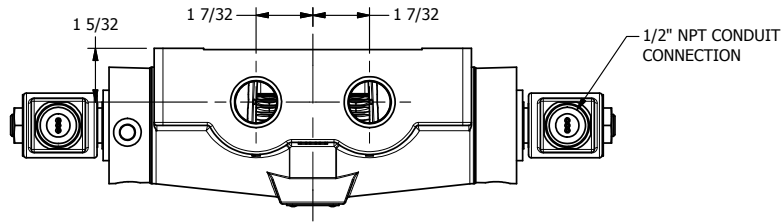

4

3

2

1

**AAA**  
PRODUCTS  
INTERNATIONAL

**AAA PRODUCTS  
INTERNATIONAL**  
7114 Harry Hines Blvd  
Dallas, TX 75235

TITLE: 3/4" SIDE PORT, DBL SOL, 3 POS,  
SPR CTR, SOL RTRN, CLSD CTR SPL,  
MOLD-OVER, TAPPED VENT

DRAWING NO.:  
DIM\_SY6MT

4

3

2

1

THE INFORMATION CONTAINED WITHIN THIS DOCUMENT IS PROPRIETARY TO AAA PRODUCTS AND MAY NOT BE DISCLOSED WITHOUT PRIOR WRITTEN CONSENT