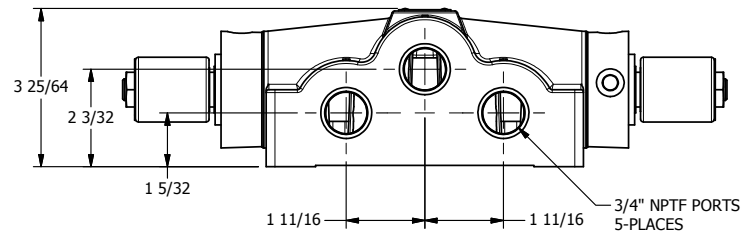

4

3

2

1

**AAA**  
PRODUCTS  
INTERNATIONAL

**AAA PRODUCTS  
INTERNATIONAL**  
7114 Harry Hines Blvd  
Dallas, TX 75235

TITLE: 3/4" SIDE PORT, DBL SOL, 3 POS,  
SPR CTR, SOL RTRN, CLSD CTR SPL,  
MOLD-OVER, TAPPED VENT

DRAWING NO.:  
DIM\_SY6MT

4

3

2

1

THE INFORMATION CONTAINED WITHIN THIS DOCUMENT IS PROPRIETARY TO AAA PRODUCTS AND MAY NOT BE DISCLOSED WITHOUT PRIOR WRITTEN CONSENT