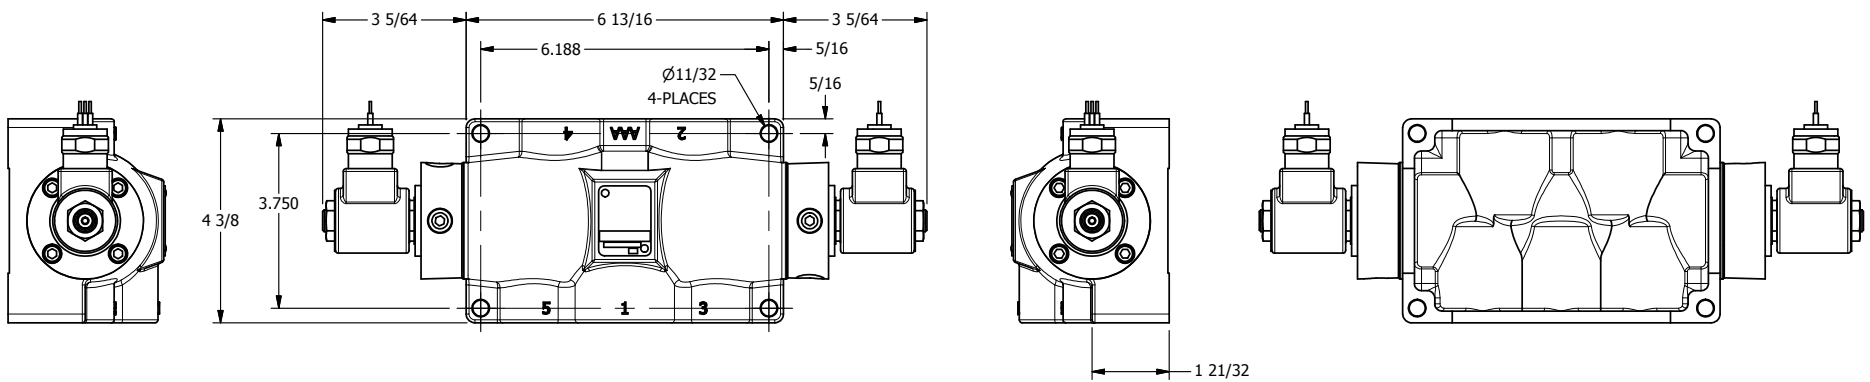

4

3

2

1

**AAA**  
PRODUCTS  
INTERNATIONAL

**AAA PRODUCTS  
INTERNATIONAL**  
7114 Harry Hines Blvd  
Dallas, TX 75235

TITLE: 3/4" SIDE PORT, DBL SOL, 3 POS,  
SPR CTR, SOL RTRN, CLSD CTR SPL,  
MOLD-OVER, TAPPED VENT

DRAWING NO.:  
DIM\_SY6MT

4

3

2

1

THE INFORMATION CONTAINED WITHIN THIS DOCUMENT IS PROPRIETARY TO AAA PRODUCTS AND MAY NOT BE DISCLOSED WITHOUT PRIOR WRITTEN CONSENT