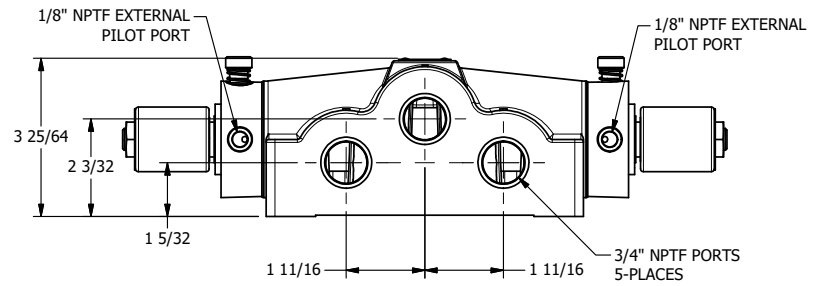

4

3

2

1

**AAA**  
PRODUCTS  
INTERNATIONAL

**AAA PRODUCTS INTERNATIONAL**  
7114 Harry Hines Blvd  
Dallas, TX 75235

TITLE: 3/4" SIDE PORT, DBL SOL, 3 POS,  
SPR CTR, SOL SHFT, CLSD CTR SPL,  
MOLD-OVER, LCKNG OVRD, EXT PILOT

DRAWING NO.:  
DIM\_SY6MOZ

4

3

2

1

THE INFORMATION CONTAINED WITHIN THIS DOCUMENT IS PROPRIETARY TO AAA PRODUCTS AND MAY NOT BE DISCLOSED WITHOUT PRIOR WRITTEN CONSENT