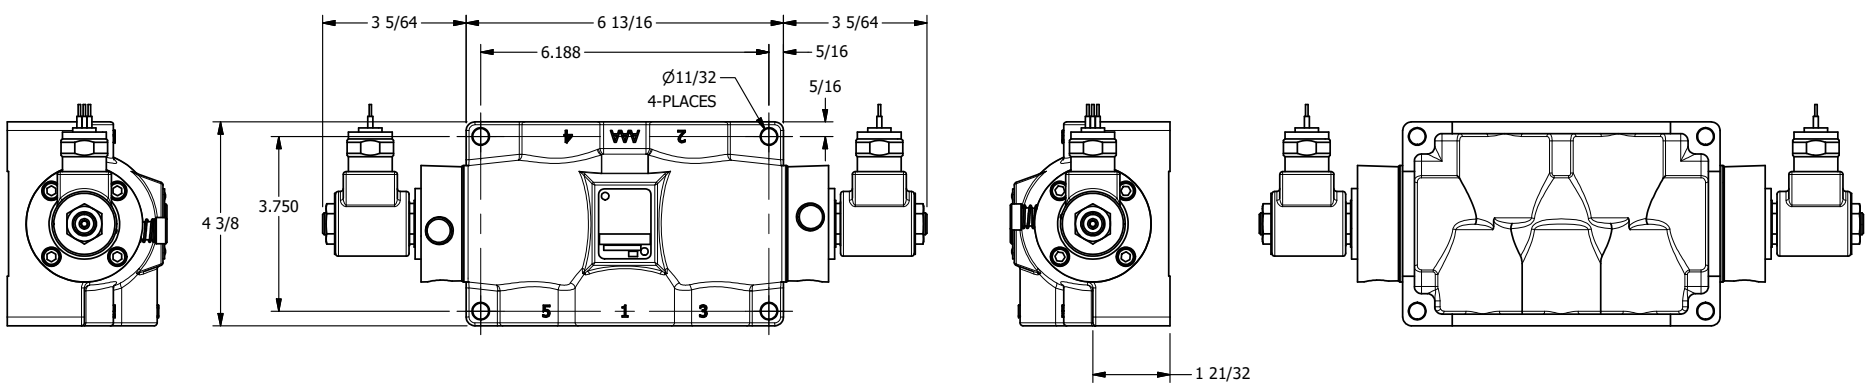

4

3

2

1

**AAA**  
PRODUCTS  
INTERNATIONAL

**AAA PRODUCTS INTERNATIONAL**  
7114 Harry Hines Blvd  
Dallas, TX 75235

TITLE: 3/4" SIDE PORT, DBL SOL, 3 POS,  
SPR CTR, SOL SHFT, CLSD CTR SPL,  
MOLD-OVER, LCKNG OVRD, EXT PILOT

DRAWING NO.:  
DIM\_SY6MOZ

4

3

2

1

THE INFORMATION CONTAINED WITHIN THIS DOCUMENT IS PROPRIETARY TO AAA PRODUCTS AND MAY NOT BE DISCLOSED WITHOUT PRIOR WRITTEN CONSENT