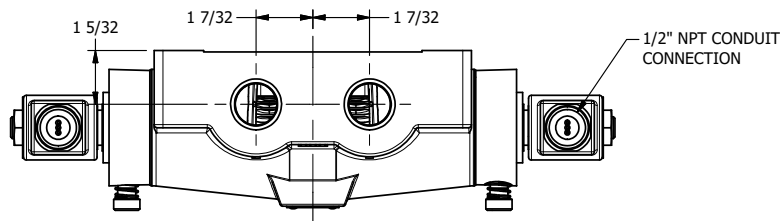

4

3

2

1

**AAA**  
PRODUCTS  
INTERNATIONAL

**AAA PRODUCTS INTERNATIONAL**  
7114 Harry Hines Blvd  
Dallas, TX 75235

TITLE: 3/4" SIDE PORT, DBL SOL, 3 POS,  
SPR CTR, SOL SHFT, CLSD CTR SPL,  
MOLD-OVER, LCKNG OVRD, EXT PILOT

DRAWING NO.:  
DIM\_SY6MOZ

4

3

2

1

THE INFORMATION CONTAINED WITHIN THIS DOCUMENT IS PROPRIETARY TO AAA PRODUCTS AND MAY NOT BE DISCLOSED WITHOUT PRIOR WRITTEN CONSENT