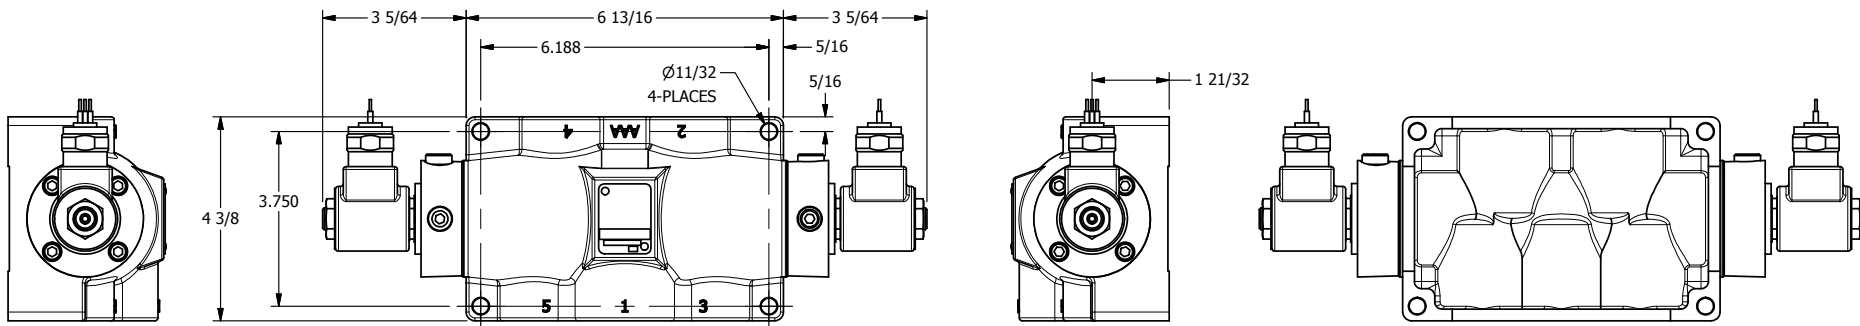

4

3

2

1

1/2" NPT CONDUIT CONNECTION

3/4" NPTF PORTS 5-PLACES

**AAA**  
PRODUCTS  
INTERNATIONAL

**AAA PRODUCTS INTERNATIONAL**  
7114 Harry Hines Blvd  
Dallas, TX 75235

TITLE: 3/4" SIDE PORT, DBL SOL, 3 POS,  
SPR CTR, SOL RTRN, CLSD CTR SPL,  
MOLD-OVER, PUSH OVRD

DRAWING NO.:  
DIM\_SY6MOP

4

3

2

1

THE INFORMATION CONTAINED WITHIN THIS DOCUMENT IS PROPRIETARY TO AAA PRODUCTS AND MAY NOT BE DISCLOSED WITHOUT PRIOR WRITTEN CONSENT