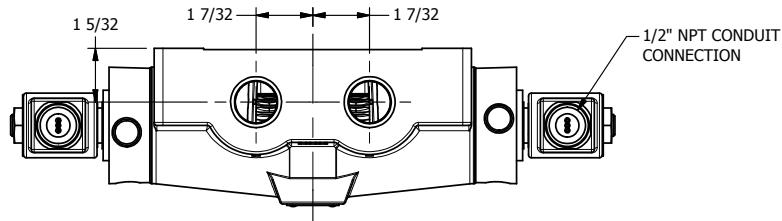

4

3

2

1

1/2" NPT CONDUIT CONNECTION

3/4" NPTF PORTS 5-PLACES

**AAA**  
PRODUCTS  
INTERNATIONAL

**AAA PRODUCTS INTERNATIONAL**  
7114 Harry Hines Blvd  
Dallas, TX 75235

TITLE: 3/4" SIDE PORT, DBL SOL, 3 POS,  
SPR CTR, SOL RTRN, CLSD CTR SPL,  
MOLD-OVER, PUSH OVRD

DRAWING NO.:  
DIM\_SY6MOP

4

3

2

1

THE INFORMATION CONTAINED WITHIN THIS DOCUMENT IS PROPRIETARY TO AAA PRODUCTS AND MAY NOT BE DISCLOSED WITHOUT PRIOR WRITTEN CONSENT