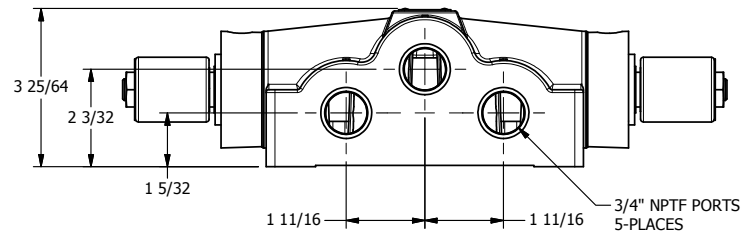

4

3

2

1

1/2" NPT CONDUIT CONNECTION

3/4" NPTF PORTS 5-PLACES

**AAA**  
PRODUCTS  
INTERNATIONAL

**AAA PRODUCTS INTERNATIONAL**  
7114 Harry Hines Blvd  
Dallas, TX 75235

TITLE: 3/4" SIDE PORT, DBL SOL, 3 POS,  
SPR CTR, SOL RTRN, CLSD CTR SPL,  
MOLD-OVER, PUSH OVRD

DRAWING NO.:  
DIM\_SY6MOP

4

3

2

1

THE INFORMATION CONTAINED WITHIN THIS DOCUMENT IS PROPRIETARY TO AAA PRODUCTS AND MAY NOT BE DISCLOSED WITHOUT PRIOR WRITTEN CONSENT