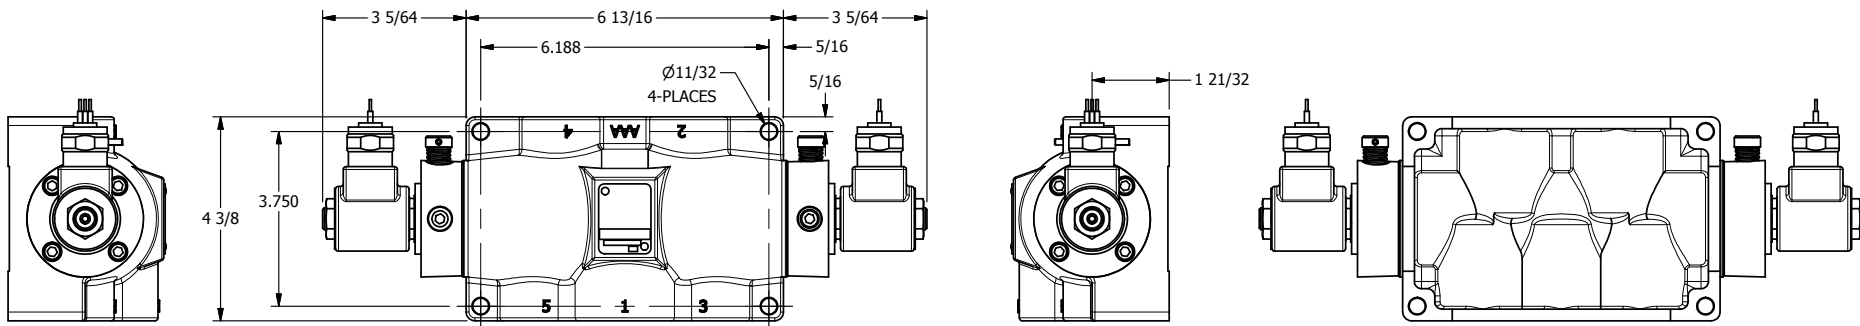

4

3

2

1

1/2" NPT CONDUIT CONNECTION

B

B

A

A

3/4" NPTF PORTS 5-PLACES

AAA
PRODUCTS
INTERNATIONAL

AAA PRODUCTS INTERNATIONAL
7114 Harry Hines Blvd
Dallas, TX 75235

TITLE: 3/4" SIDE PORT, DBL SOL, 3 POS,
SPR CTR, SOL RTRN, CLSD CTR SPL,
MOLD-OVER, NON-LCKNG OVRD