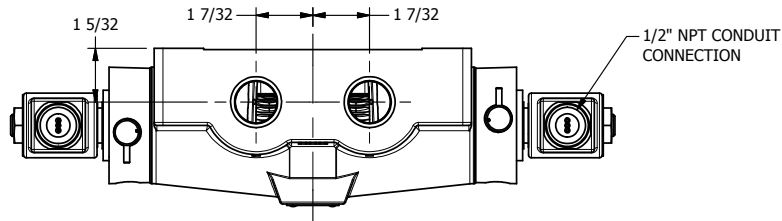

4

3

2

1

1/2" NPT CONDUIT CONNECTION

B

B

A

A

3/4" NPTF PORTS 5-PLACES

AAA
PRODUCTS
INTERNATIONAL

AAA PRODUCTS INTERNATIONAL
7114 Harry Hines Blvd
Dallas, TX 75235

TITLE: 3/4" SIDE PORT, DBL SOL, 3 POS,
SPR CTR, SOL RTRN, CLSD CTR SPL,
MOLD-OVER, NON-LCKNG OVRD