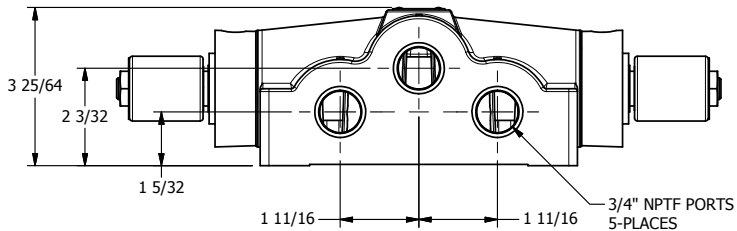

4

3

2

1

1/2" NPT CONDUIT CONNECTION

B

B

A

A

3/4" NPTF PORTS 5-PLACES

AAA
PRODUCTS
INTERNATIONAL

AAA PRODUCTS INTERNATIONAL
7114 Harry Hines Blvd
Dallas, TX 75235

TITLE: 3/4" SIDE PORT, DBL SOL, 3 POS,
SPR CTR, SOL RTRN, CLSD CTR SPL,
MOLD-OVER, NON-LCKNG OVRD