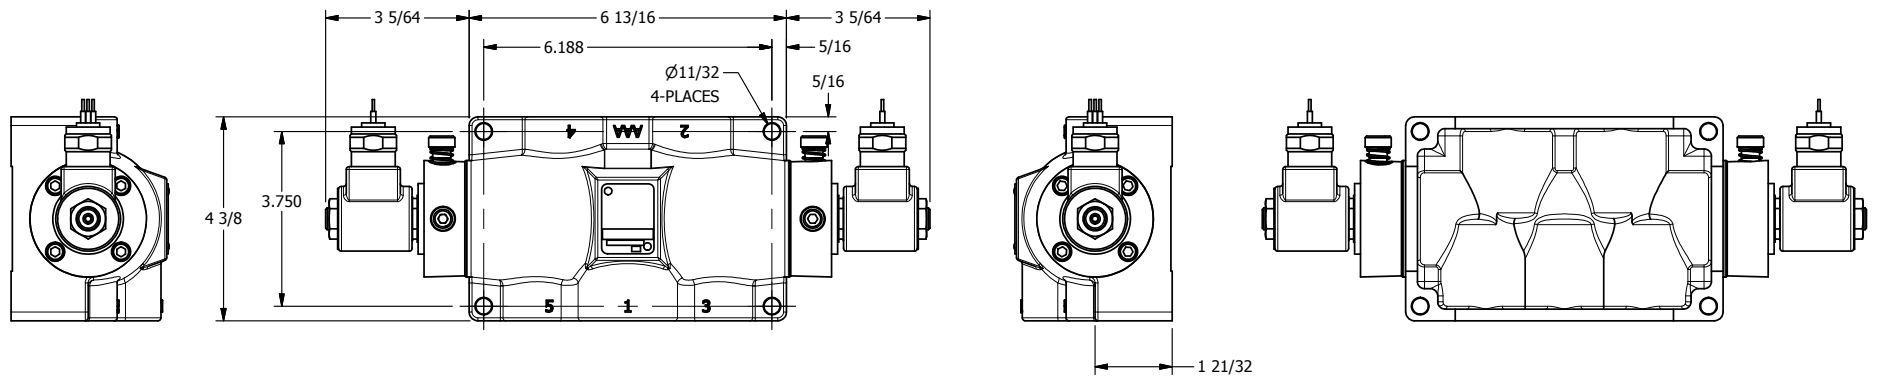

4

3

2

1

**AAA**  
PRODUCTS  
INTERNATIONAL

**AAA PRODUCTS  
INTERNATIONAL**  
7114 Harry Hines Blvd  
Dallas, TX 75235

TITLE: 3/4" SIDE PORT, DBL SOL, 3 POS,  
SPR CTR, SOL RTRN, CLSD CTR SPL,  
MOLD-OVER, LCKNG OVRD

DRAWING NO.:  
DIM\_SY6MO

THE INFORMATION CONTAINED WITHIN THIS DOCUMENT IS PROPRIETARY TO AAA PRODUCTS AND MAY NOT BE DISCLOSED WITHOUT PRIOR WRITTEN CONSENT

4

3

2

1

B

B