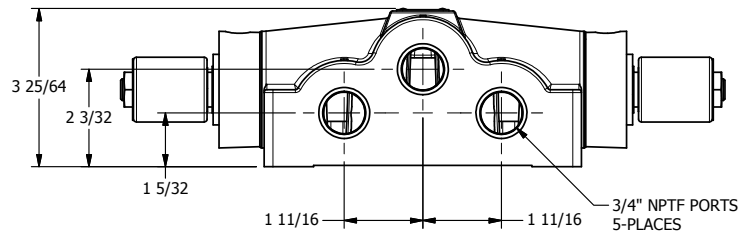

4

3

2

1

**AAA**  
PRODUCTS  
INTERNATIONAL

**AAA PRODUCTS  
INTERNATIONAL**  
7114 Harry Hines Blvd  
Dallas, TX 75235

TITLE: 3/4" SIDE PORT, DBL SOL, 3 POS,  
SPR CTR, SOL RTRN, CLSD CTR SPL,  
MOLD-OVER, LCKNG OVRD

DRAWING NO.:  
DIM\_SY6MO

THE INFORMATION CONTAINED WITHIN THIS DOCUMENT IS PROPRIETARY TO AAA PRODUCTS AND MAY NOT BE DISCLOSED WITHOUT PRIOR WRITTEN CONSENT

4

3

2

1

B

B