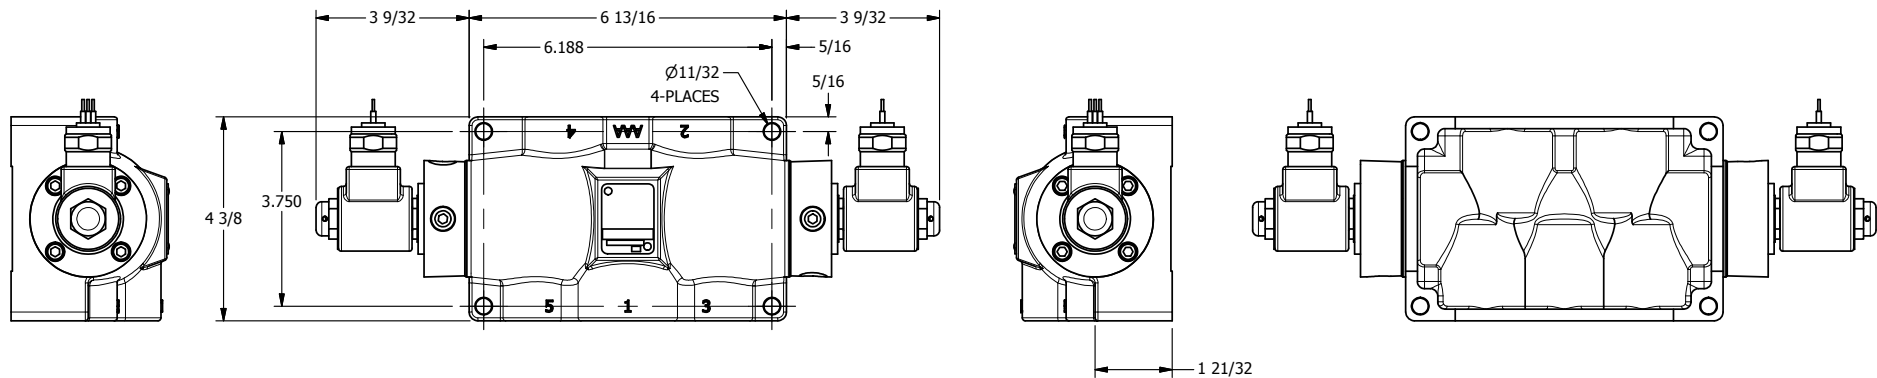

4

3

2

1

AAA
PRODUCTS
INTERNATIONAL

**AAA PRODUCTS
INTERNATIONAL**
7114 Harry Hines Blvd
Dallas, TX 75235

TITLE: 3/4" SIDE PORT, DBL SOL, 3 POS,
SPR CTR, SOL RTRN, CLSD CTR SPL,
MOLD-OVER, DUST EXCLDR

DRAWING NO.:
DIM_SY6ML