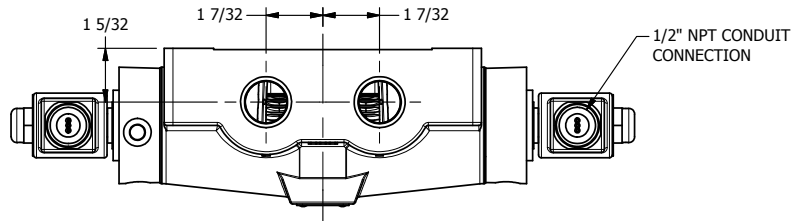

4

3

2

1

AAA
PRODUCTS
INTERNATIONAL

**AAA PRODUCTS
INTERNATIONAL**
7114 Harry Hines Blvd
Dallas, TX 75235

TITLE: 3/4" SIDE PORT, DBL SOL, 3 POS,
SPR CTR, SOL RTRN, CLSD CTR SPL,
MOLD-OVER, DUST EXCLDR

DRAWING NO.:
DIM_SY6ML