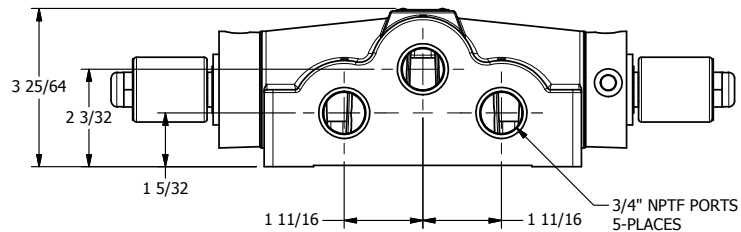

4

3

2

1

AAA
PRODUCTS
INTERNATIONAL

**AAA PRODUCTS
INTERNATIONAL**
7114 Harry Hines Blvd
Dallas, TX 75235

TITLE: 3/4" SIDE PORT, DBL SOL, 3 POS,
SPR CTR, SOL RTRN, CLSD CTR SPL,
MOLD-OVER, DUST EXCLDR

DRAWING NO.:
DIM_SY6ML