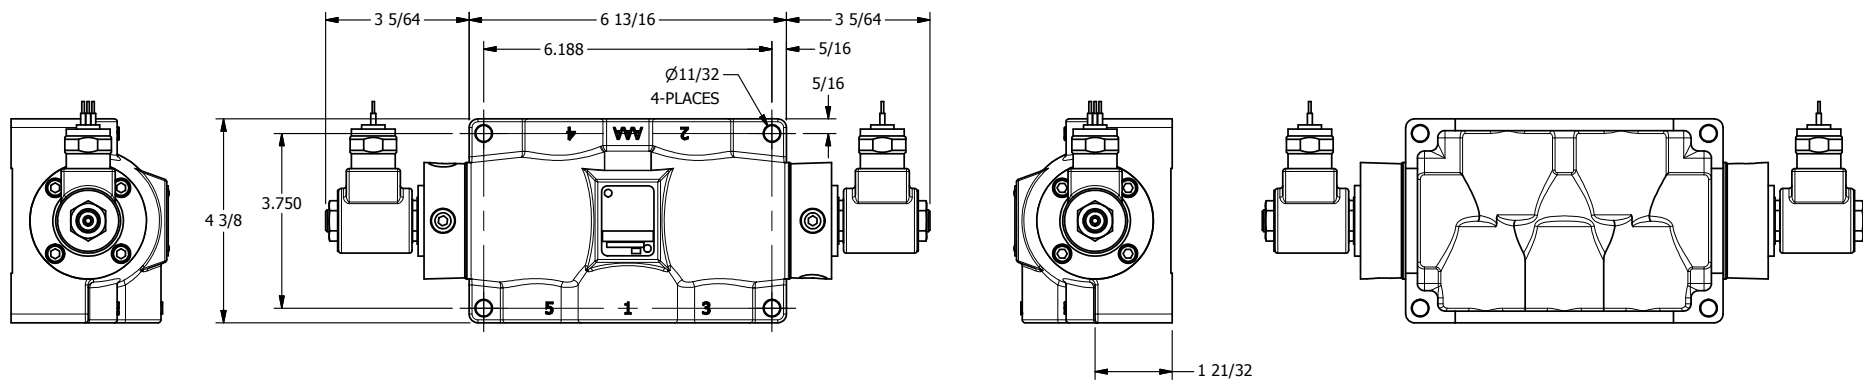

4

3

2

1

AAA
PRODUCTS
INTERNATIONAL

**AAA PRODUCTS
INTERNATIONAL**
7114 Harry Hines Blvd
Dallas, TX 75235

TITLE: 3/4" SIDE PORT, DBL SOL, 3 POS,
SPR CTR, SOL RTRN, CLSD CTR SPL,
MOLD-OVER

PART NO.:
DIM_SY6M