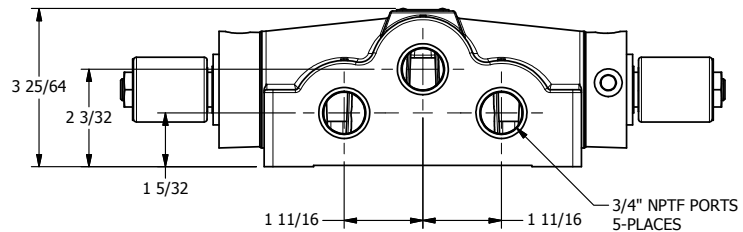

4

3

2

1

AAA
PRODUCTS
INTERNATIONAL

**AAA PRODUCTS
INTERNATIONAL**
7114 Harry Hines Blvd
Dallas, TX 75235

TITLE: 3/4" SIDE PORT, DBL SOL, 3 POS,
SPR CTR, SOL RTRN, CLSD CTR SPL,
MOLD-OVER

PART NO.:
DIM_SY6M