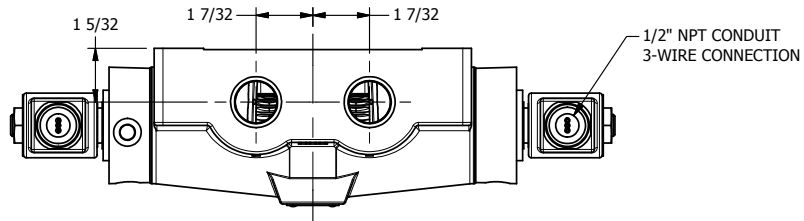

4

3

2

1

AAA
PRODUCTS
INTERNATIONAL

**AAA PRODUCTS
INTERNATIONAL**
7114 Harry Hines Blvd
Dallas, TX 75235

TITLE: 3/4" SIDE PORT, DBL SOL, 3 POS,
SPR CTR, SOL RTRN, CLSD CTR SPL,
MOLD-OVER

PART NO.:
DIM_SY6M