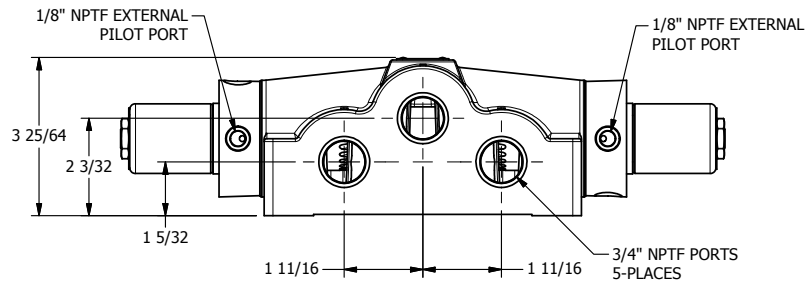

4

3

2

1

AAA
PRODUCTS
INTERNATIONAL

**AAA PRODUCTS
INTERNATIONAL**
7114 Harry Hines Blvd
Dallas, TX 75235

TITLE: 3/4" SIDE PORT, DBL SOL, 3 POS,
SPR CTR, SOL RTRN, FLOAT CTR SPL,
CLASSIC SOL, EXT PILOT

DRAWING NO.:
DIM_SY6GZ