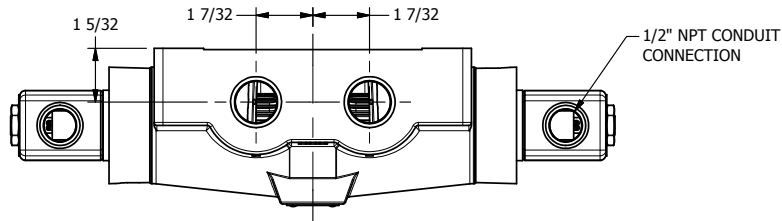

4

3

2

1

AAA
PRODUCTS
INTERNATIONAL

**AAA PRODUCTS
INTERNATIONAL**
7114 Harry Hines Blvd
Dallas, TX 75235

TITLE: 3/4" SIDE PORT, DBL SOL, 3 POS,
SPR CTR, SOL RTRN, FLOAT CTR SPL,
CLASSIC SOL, EXT PILOT

DRAWING NO.:
DIM_SY6GZ