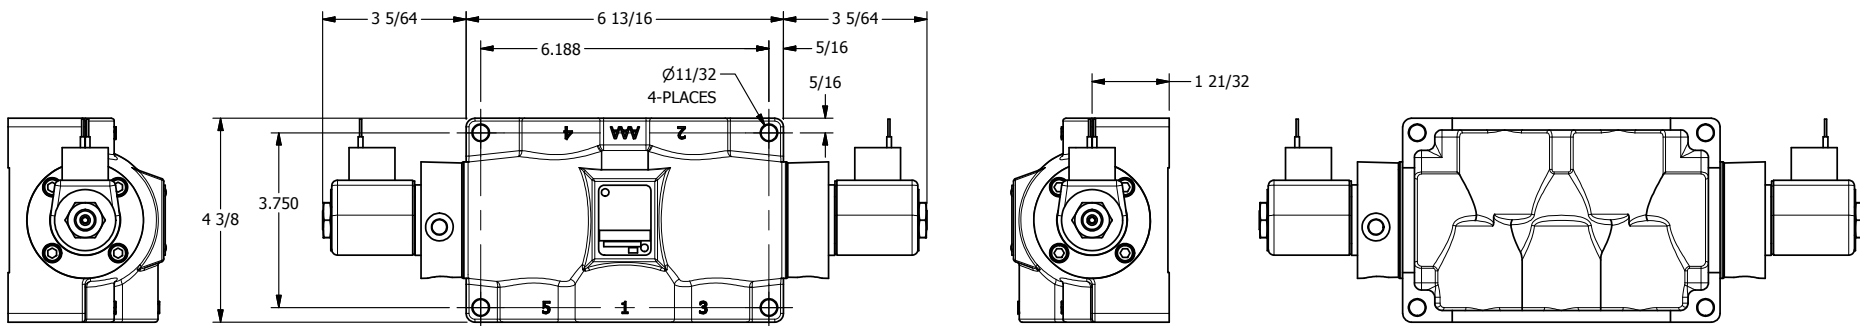

4

3

2

1

AAA
PRODUCTS
INTERNATIONAL

**AAA PRODUCTS
INTERNATIONAL**
7114 Harry Hines Blvd
Dallas, TX 75235

TITLE: 3/4" SIDE PORT, DBL SOL, 3 POS,
SPR CTR, SOL RTRN, FLOAT CTR SPL,
CLASSIC SOL, EXT PILOT

DRAWING NO.:
DIM_SY6GZ