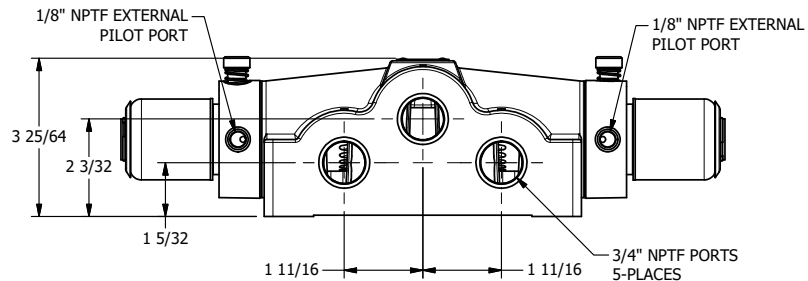

4

3

2

1

1/2" NPT CONDUIT CONNECTION

1/8" NPTF EXTERNAL PILOT PORT

1/8" NPTF EXTERNAL PILOT PORT

3/4" NPTF PORTS 5-PLACES

**AAA**  
PRODUCTS  
INTERNATIONAL

**AAA PRODUCTS INTERNATIONAL**  
7114 Harry Hines Blvd  
Dallas, TX 75235

TITLE: 3/4" SIDE PORT, DBL SOL, 3 POS,  
SPR CTR, SOL SHFT, FLOAT CTR SPL,  
EXPL PROOF, LCKNG OVRD, EXT PILOT