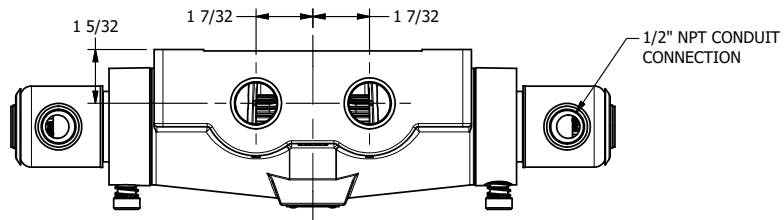

4

3

2

1

1/2" NPT CONDUIT CONNECTION

1/8" NPTF EXTERNAL PILOT PORT

1/8" NPTF EXTERNAL PILOT PORT

3/4" NPTF PORTS 5-PLACES

**AAA**  
PRODUCTS  
INTERNATIONAL

**AAA PRODUCTS INTERNATIONAL**  
7114 Harry Hines Blvd  
Dallas, TX 75235

TITLE: 3/4" SIDE PORT, DBL SOL, 3 POS,  
SPR CTR, SOL SHFT, FLOAT CTR SPL,  
EXPL PROOF, LCKNG OVRD, EXT PILOT