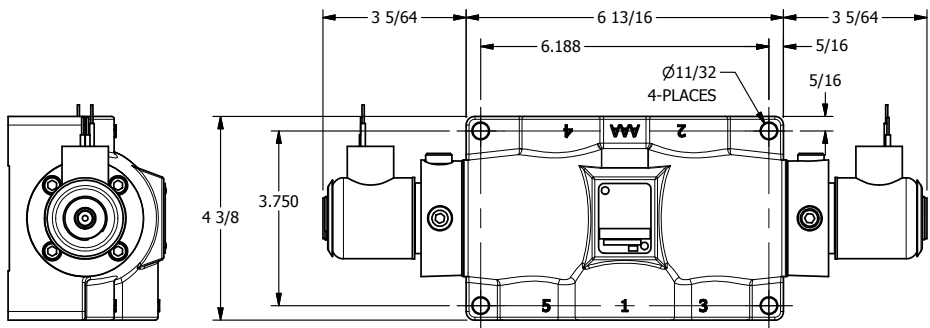

4

3

2

1

1/2" NPT CONDUIT CONNECTION

1 21/32

3/4" NPTF PORTS 5-PLACES

AAA
PRODUCTS
INTERNATIONAL

AAA PRODUCTS INTERNATIONAL
7114 Harry Hines Blvd
Dallas, TX 75235

TITLE: 3/4" SIDE PORT, DBL SOL, 3 POS,
SPR CTR, SOL RTRN, FLOAT CTR SPL,
EXPL PROOF, PUSH OVRD

DRAWING NO.:
DIM_SY6GXOP

THE INFORMATION CONTAINED WITHIN THIS DOCUMENT IS PROPRIETARY TO AAA PRODUCTS AND MAY NOT BE DISCLOSED WITHOUT PRIOR WRITTEN CONSENT