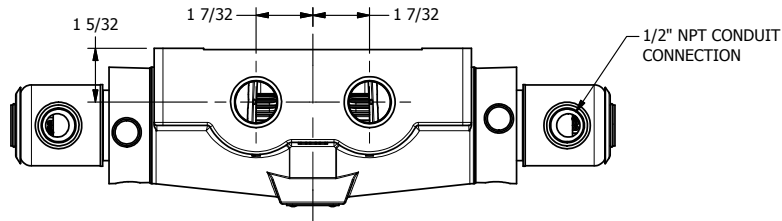

4

3

2

1

1/2" NPT CONDUIT CONNECTION

1 21/32

3/4" NPTF PORTS 5-PLACES

AAA
PRODUCTS
INTERNATIONAL

AAA PRODUCTS INTERNATIONAL
7114 Harry Hines Blvd
Dallas, TX 75235

TITLE: 3/4" SIDE PORT, DBL SOL, 3 POS,
SPR CTR, SOL RTRN, FLOAT CTR SPL,
EXPL PROOF, PUSH OVRD

DRAWING NO.:
DIM_SY6GXOP

THE INFORMATION CONTAINED WITHIN THIS DOCUMENT IS PROPRIETARY TO AAA PRODUCTS AND MAY NOT BE DISCLOSED WITHOUT PRIOR WRITTEN CONSENT