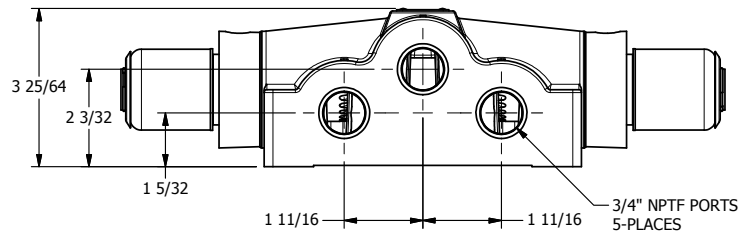

4

3

2

1

1/2" NPT CONDUIT CONNECTION

1 21/32

3/4" NPTF PORTS 5-PLACES

AAA
PRODUCTS
INTERNATIONAL

AAA PRODUCTS INTERNATIONAL
7114 Harry Hines Blvd
Dallas, TX 75235

TITLE: 3/4" SIDE PORT, DBL SOL, 3 POS,
SPR CTR, SOL RTRN, FLOAT CTR SPL,
EXPL PROOF, PUSH OVRD

DRAWING NO.:
DIM_SY6GXOP

THE INFORMATION CONTAINED WITHIN THIS DOCUMENT IS PROPRIETARY TO AAA PRODUCTS AND MAY NOT BE DISCLOSED WITHOUT PRIOR WRITTEN CONSENT