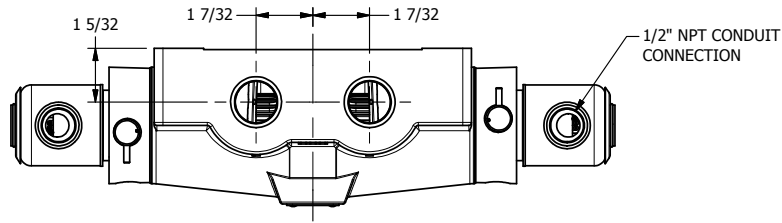

4

3

2

1

1/2" NPT CONDUIT CONNECTION

3/4" NPTF PORTS 5-PLACES

AAA
PRODUCTS
INTERNATIONAL

AAA PRODUCTS INTERNATIONAL
7114 Harry Hines Blvd
Dallas, TX 75235

TITLE: 3/4" SIDE PORT, DBL SOL, 3 POS,
SPR CTR, SOL RTRN, FLOAT CTR SPL,
EXPL PROOF, NON-LCKNG OVRD

DRAWING NO.:
DIM_SY6GXON

4

3

2

1

THE INFORMATION CONTAINED WITHIN THIS DOCUMENT IS PROPRIETARY TO AAA PRODUCTS AND MAY NOT BE DISCLOSED WITHOUT PRIOR WRITTEN CONSENT