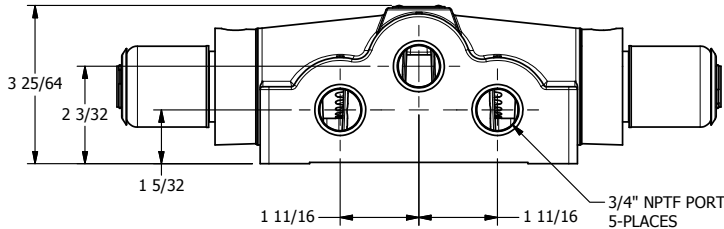

4

3

2

1

1/2" NPT CONDUIT CONNECTION

3/4" NPTF PORTS 5-PLACES

AAA
PRODUCTS
INTERNATIONAL

AAA PRODUCTS INTERNATIONAL
7114 Harry Hines Blvd
Dallas, TX 75235

TITLE: 3/4" SIDE PORT, DBL SOL, 3 POS,
SPR CTR, SOL RTRN, FLOAT CTR SPL,
EXPL PROOF, NON-LCKNG OVRD

DRAWING NO.:
DIM_SY6GXON

4

3

2

1

THE INFORMATION CONTAINED WITHIN THIS DOCUMENT IS PROPRIETARY TO AAA PRODUCTS AND MAY NOT BE DISCLOSED WITHOUT PRIOR WRITTEN CONSENT