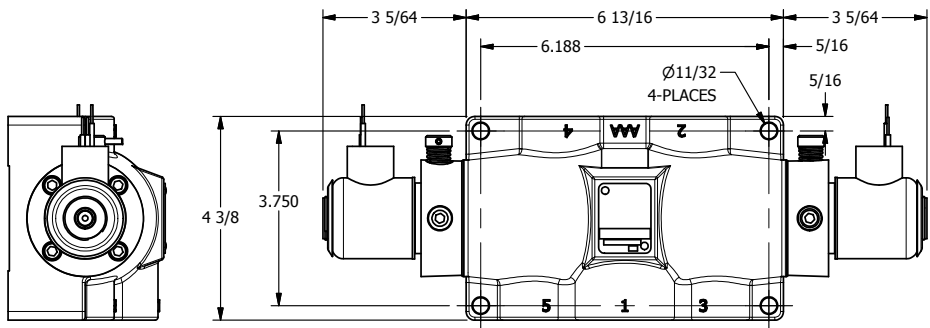

4

3

2

1

1/2" NPT CONDUIT CONNECTION

3/4" NPTF PORTS 5-PLACES

AAA
PRODUCTS
INTERNATIONAL

AAA PRODUCTS INTERNATIONAL
7114 Harry Hines Blvd
Dallas, TX 75235

TITLE: 3/4" SIDE PORT, DBL SOL, 3 POS,
SPR CTR, SOL RTRN, FLOAT CTR SPL,
EXPL PROOF, NON-LCKNG OVRD

DRAWING NO.:
DIM_SY6GXON

4

3

2

1

THE INFORMATION CONTAINED WITHIN THIS DOCUMENT IS PROPRIETARY TO AAA PRODUCTS AND MAY NOT BE DISCLOSED WITHOUT PRIOR WRITTEN CONSENT