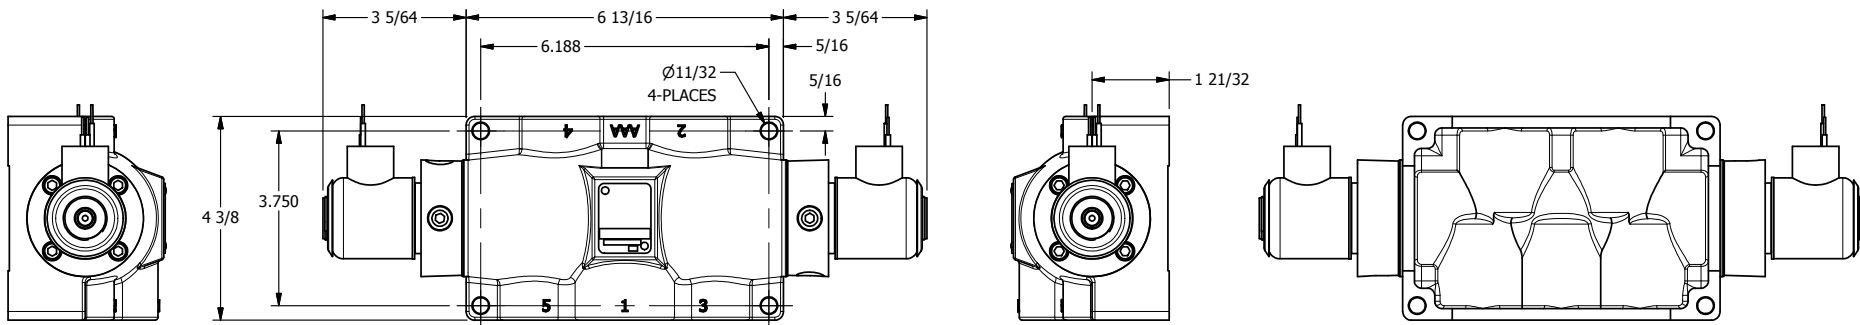

4

3

2

1

1/2" NPT CONDUIT CONNECTION

3/4" NPTF PORTS 5-PLACES

AAA
PRODUCTS
INTERNATIONAL

AAA PRODUCTS INTERNATIONAL
7114 Harry Hines Blvd
Dallas, TX 75235

TITLE: 3/4" SIDE PORT, DBL SOL, 3 POS,
SPR CTR, SOL RTRN, FLOAT CTR SPL,
EXPL PROOF

PART NO.:
DIM_SY6GX

THE INFORMATION CONTAINED WITHIN THIS DOCUMENT IS PROPRIETARY TO AAA PRODUCTS AND MAY NOT BE DISCLOSED WITHOUT PRIOR WRITTEN CONSENT