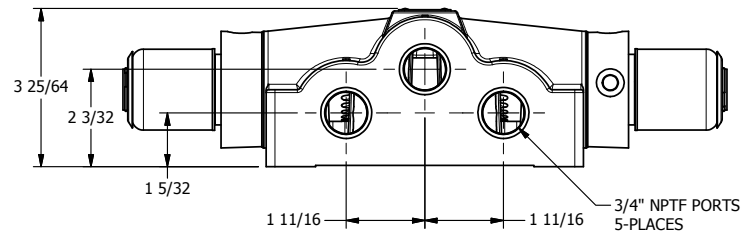

4

3

2

1

1/2" NPT CONDUIT CONNECTION

3/4" NPTF PORTS 5-PLACES

AAA
PRODUCTS
INTERNATIONAL

AAA PRODUCTS INTERNATIONAL
7114 Harry Hines Blvd
Dallas, TX 75235

TITLE: 3/4" SIDE PORT, DBL SOL, 3 POS,
SPR CTR, SOL RTRN, FLOAT CTR SPL,
EXPL PROOF

PART NO.:
DIM_SY6GX

THE INFORMATION CONTAINED WITHIN THIS DOCUMENT IS PROPRIETARY TO AAA PRODUCTS AND MAY NOT BE DISCLOSED WITHOUT PRIOR WRITTEN CONSENT