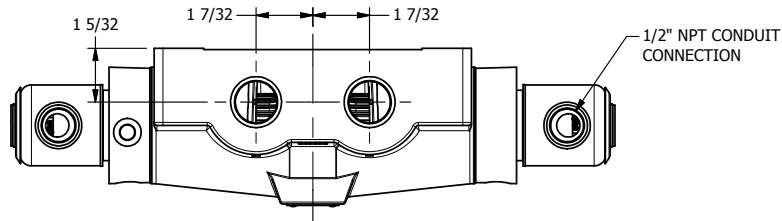

4

3

2

1

1/2" NPT CONDUIT CONNECTION

3/4" NPTF PORTS 5-PLACES

AAA
PRODUCTS
INTERNATIONAL

AAA PRODUCTS INTERNATIONAL
7114 Harry Hines Blvd
Dallas, TX 75235

TITLE: 3/4" SIDE PORT, DBL SOL, 3 POS,
SPR CTR, SOL RTRN, FLOAT CTR SPL,
EXPL PROOF

PART NO.:
DIM_SY6GX

THE INFORMATION CONTAINED WITHIN THIS DOCUMENT IS PROPRIETARY TO AAA PRODUCTS AND MAY NOT BE DISCLOSED WITHOUT PRIOR WRITTEN CONSENT