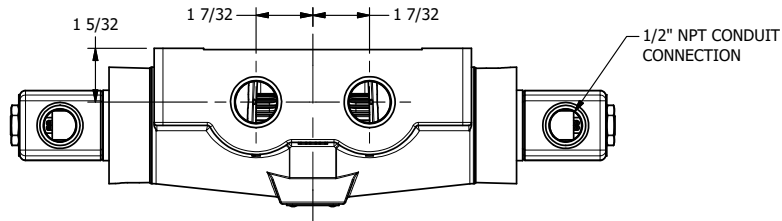

4

3

2

1

AAA
PRODUCTS
INTERNATIONAL

AAA PRODUCTS INTERNATIONAL
7114 Harry Hines Blvd
Dallas, TX 75235

TITLE: 3/4" SIDE PORT, DBL SOL, 3 POS,
SPR CTR, SOL RTRN, FLOAT CTR SPL,
CLASSIC SOL, TAPPED VENT, EXT PILOT

DRAWING NO.:
DIM_SY6GTZ

THE INFORMATION CONTAINED WITHIN THIS DOCUMENT IS PROPRIETARY TO AAA PRODUCTS AND MAY NOT BE DISCLOSED WITHOUT PRIOR WRITTEN CONSENT

4

3

2

1