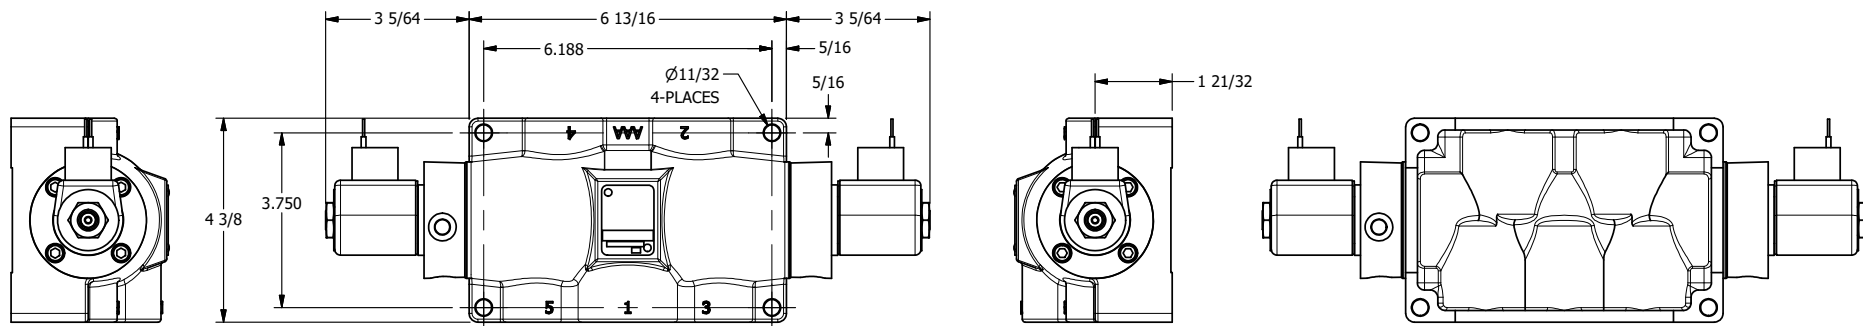

4

3

2

1

AAA
PRODUCTS
INTERNATIONAL

AAA PRODUCTS INTERNATIONAL
7114 Harry Hines Blvd
Dallas, TX 75235

TITLE: 3/4" SIDE PORT, DBL SOL, 3 POS,
SPR CTR, SOL RTRN, FLOAT CTR SPL,
CLASSIC SOL, TAPPED VENT, EXT PILOT

DRAWING NO.:
DIM_SY6GTZ

THE INFORMATION CONTAINED WITHIN THIS DOCUMENT IS PROPRIETARY TO AAA PRODUCTS AND MAY NOT BE DISCLOSED WITHOUT PRIOR WRITTEN CONSENT

4

3

2

1