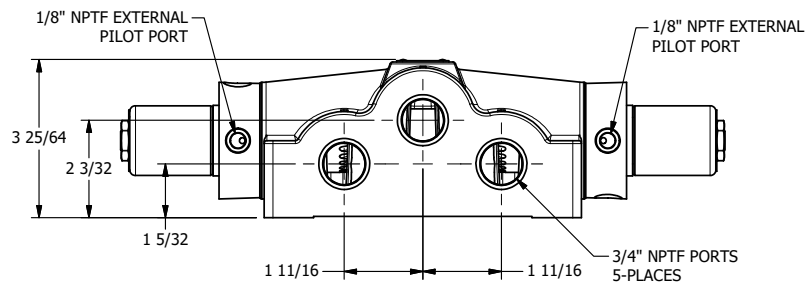

4

3

2

1

AAA
PRODUCTS
INTERNATIONAL

AAA PRODUCTS INTERNATIONAL
7114 Harry Hines Blvd
Dallas, TX 75235

TITLE: 3/4" SIDE PORT, DBL SOL, 3 POS,
SPR CTR, SOL RTRN, FLOAT CTR SPL,
CLASSIC SOL, TAPPED VENT, EXT PILOT

DRAWING NO.:
DIM_SY6GTZ

THE INFORMATION CONTAINED WITHIN THIS DOCUMENT IS PROPRIETARY TO AAA PRODUCTS AND MAY NOT BE DISCLOSED WITHOUT PRIOR WRITTEN CONSENT

4

3

2

1