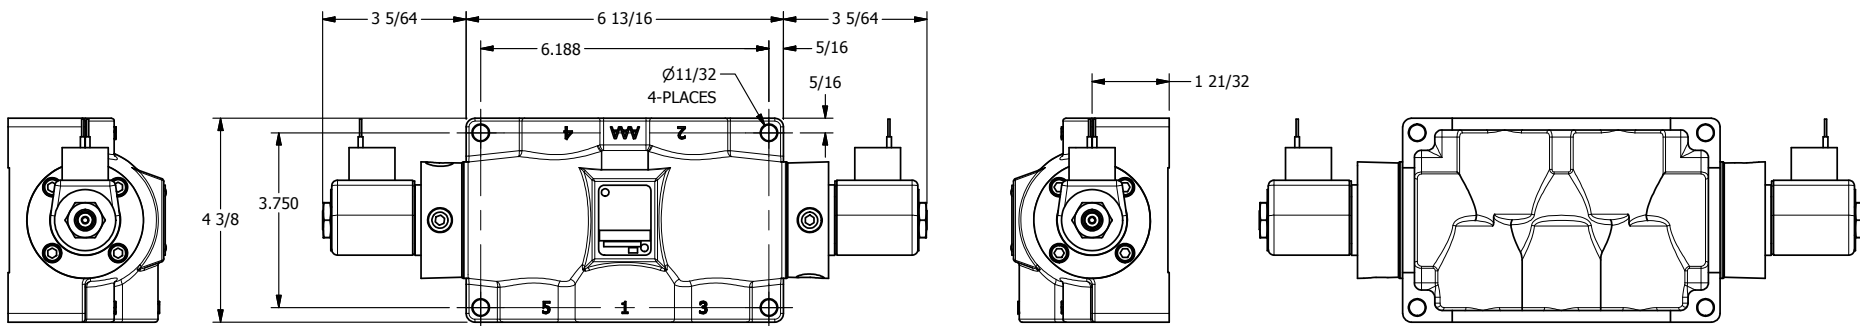

4

3

2

1

AAA
PRODUCTS
INTERNATIONAL

AAA PRODUCTS INTERNATIONAL
7114 Harry Hines Blvd
Dallas, TX 75235

TITLE: 3/4" SIDE PORT, DBL SOL, 3 POS,
SPR CTR, SOL RTRN, FLOAT CTR SPL,
CLASSIC SOL, TAPPED VENT

DRAWING NO.:
DIM_SY6GT