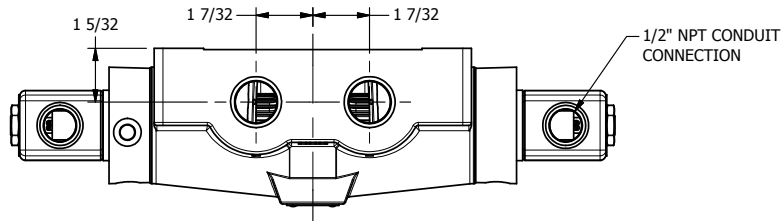

4

3

2

1

AAA
PRODUCTS
INTERNATIONAL

AAA PRODUCTS INTERNATIONAL
7114 Harry Hines Blvd
Dallas, TX 75235

TITLE: 3/4" SIDE PORT, DBL SOL, 3 POS,
SPR CTR, SOL RTRN, FLOAT CTR SPL,
CLASSIC SOL, TAPPED VENT

DRAWING NO.:
DIM_SY6GT