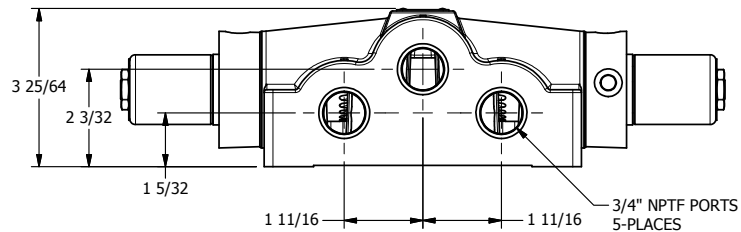

4

3

2

1

AAA
PRODUCTS
INTERNATIONAL

AAA PRODUCTS INTERNATIONAL
7114 Harry Hines Blvd
Dallas, TX 75235

TITLE: 3/4" SIDE PORT, DBL SOL, 3 POS,
SPR CTR, SOL RTRN, FLOAT CTR SPL,
CLASSIC SOL, TAPPED VENT

DRAWING NO.:
DIM_SY6GT