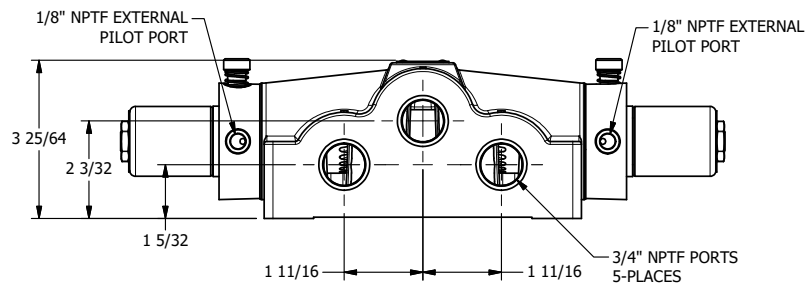

4

3

2

1

AAA
PRODUCTS
INTERNATIONAL

**AAA PRODUCTS
INTERNATIONAL**
7114 Harry Hines Blvd
Dallas, TX 75235

TITLE: 3/4" SIDE PORT, DBL SOL, 3 POS,
SPR CTR, SOL SHFT, FLOAT CTR SPL,
CLASSIC SOL, LCKNG OVRD, EXT PILOT

DRAWING NO.:
DIM_SY6GOZ

THE INFORMATION CONTAINED WITHIN THIS DOCUMENT IS PROPRIETARY TO AAA PRODUCTS AND MAY NOT BE DISCLOSED WITHOUT PRIOR WRITTEN CONSENT

4

3

2

1