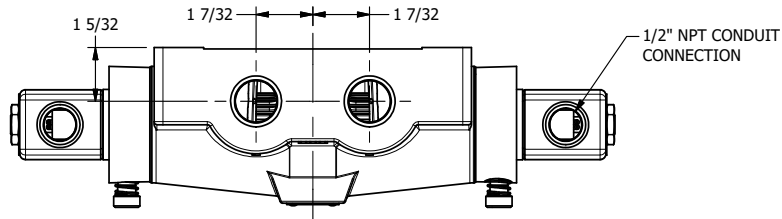

4

3

2

1

AAA
PRODUCTS
INTERNATIONAL

**AAA PRODUCTS
INTERNATIONAL**
7114 Harry Hines Blvd
Dallas, TX 75235

TITLE: 3/4" SIDE PORT, DBL SOL, 3 POS,
SPR CTR, SOL SHFT, FLOAT CTR SPL,
CLASSIC SOL, LCKNG OVRD, EXT PILOT

DRAWING NO.:
DIM_SY6GOZ

THE INFORMATION CONTAINED WITHIN THIS DOCUMENT IS PROPRIETARY TO AAA PRODUCTS AND MAY NOT BE DISCLOSED WITHOUT PRIOR WRITTEN CONSENT

4

3

2

1