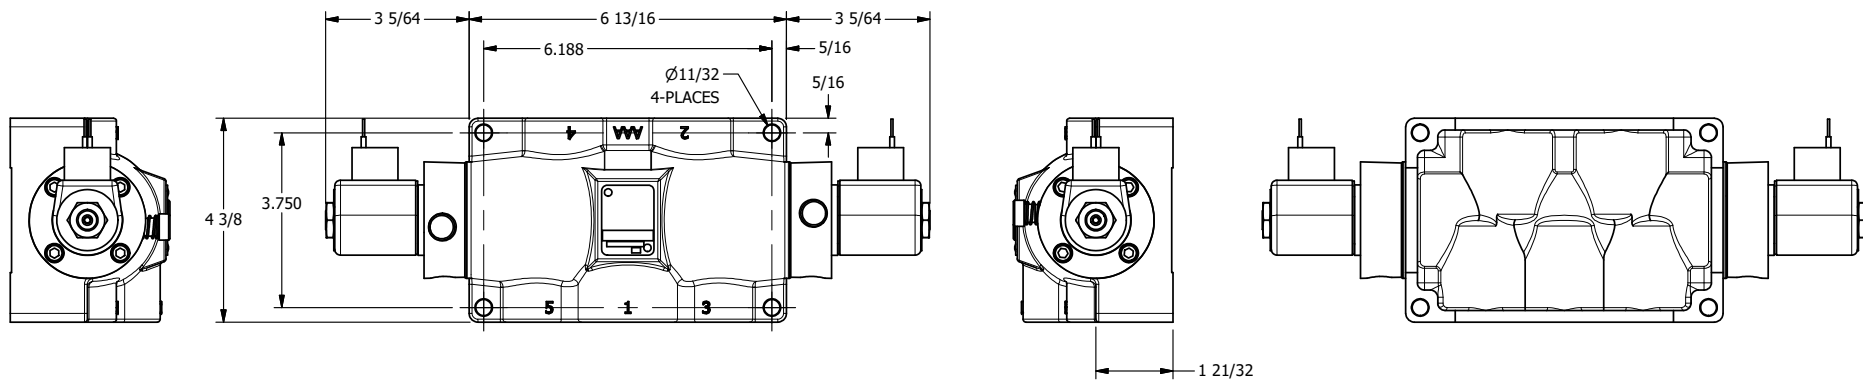

4

3

2

1

AAA
PRODUCTS
INTERNATIONAL

**AAA PRODUCTS
INTERNATIONAL**
7114 Harry Hines Blvd
Dallas, TX 75235

TITLE: 3/4" SIDE PORT, DBL SOL, 3 POS,
SPR CTR, SOL SHFT, FLOAT CTR SPL,
CLASSIC SOL, LCKNG OVRD, EXT PILOT

DRAWING NO.:
DIM_SY6GOZ

THE INFORMATION CONTAINED WITHIN THIS DOCUMENT IS PROPRIETARY TO AAA PRODUCTS AND MAY NOT BE DISCLOSED WITHOUT PRIOR WRITTEN CONSENT

4

3

2

1