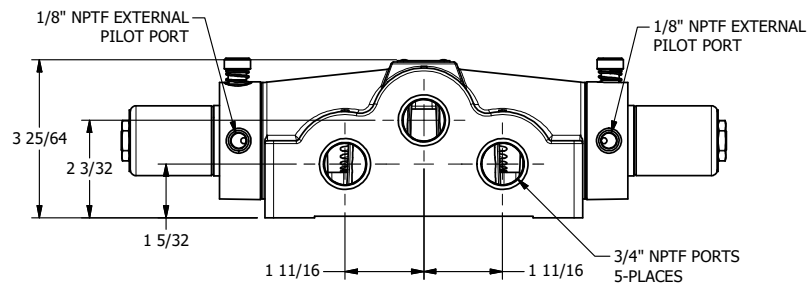

4

3

2

1

1/8" NPTF VENT

**AAA**  
PRODUCTS  
INTERNATIONAL

**AAA PRODUCTS  
INTERNATIONAL**  
7114 Harry Hines Blvd  
Dallas, TX 75235

TITLE: 3/4" SIDE PORT, DBL SOL, 3 POS,  
FLOAT SPR CTR, CLASSIC SOL,  
LCKNG OVRD, THD VENT, EXT PILOT

DRAWING NO.:  
DIM\_SY6GOTZ

THE INFORMATION CONTAINED WITHIN THIS DOCUMENT IS PROPRIETARY TO AAA PRODUCTS AND MAY NOT BE DISCLOSED WITHOUT PRIOR WRITTEN CONSENT

4

3

2

1