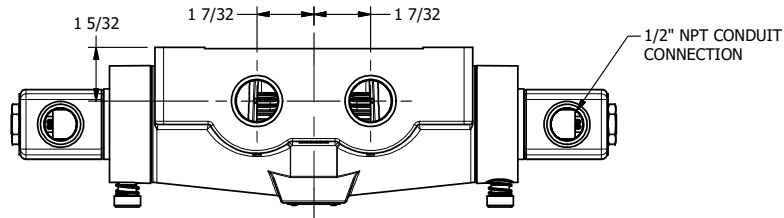

4

3

2

1

1/8" NPTF VENT

**AAA**  
PRODUCTS  
INTERNATIONAL

**AAA PRODUCTS  
INTERNATIONAL**  
7114 Harry Hines Blvd  
Dallas, TX 75235

TITLE: 3/4" SIDE PORT, DBL SOL, 3 POS,  
FLOAT SPR CTR, CLASSIC SOL,  
LCKNG OVRD, THD VENT, EXT PILOT

DRAWING NO.:  
DIM\_SY6GOTZ

THE INFORMATION CONTAINED WITHIN THIS DOCUMENT IS PROPRIETARY TO AAA PRODUCTS AND MAY NOT BE DISCLOSED WITHOUT PRIOR WRITTEN CONSENT

4

3

2

1