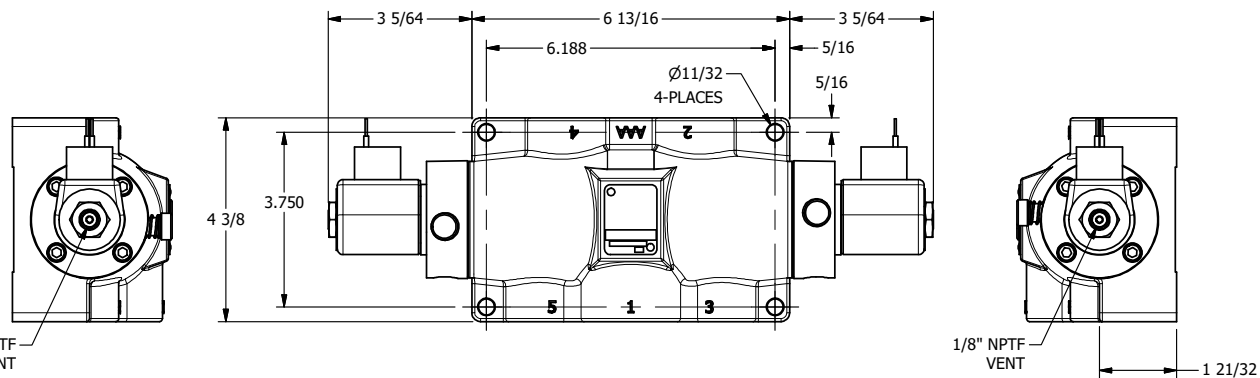

4

3

2

1

1/8" NPTF VENT

**AAA**  
PRODUCTS  
INTERNATIONAL

**AAA PRODUCTS  
INTERNATIONAL**  
7114 Harry Hines Blvd  
Dallas, TX 75235

TITLE: 3/4" SIDE PORT, DBL SOL, 3 POS,  
FLOAT SPR CTR, CLASSIC SOL,  
LCKNG OVRD, THD VENT, EXT PILOT

DRAWING NO.:  
DIM\_SY6GOTZ

THE INFORMATION CONTAINED WITHIN THIS DOCUMENT IS PROPRIETARY TO AAA PRODUCTS AND MAY NOT BE DISCLOSED WITHOUT PRIOR WRITTEN CONSENT

4

3

2

1