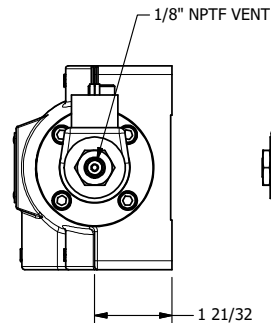

4

3

2

1

AAA
PRODUCTS
INTERNATIONAL

**AAA PRODUCTS
INTERNATIONAL**
7114 Harry Hines Blvd
Dallas, TX 75235

TITLE: 3/4" SIDE PORT, DBL SOL, 3 POS,
FLOAT SPR CTR, CLASSIC SOL,
LCKNG OVRD, THD VENT

DRAWING NO.:
DIM_SY6GOT