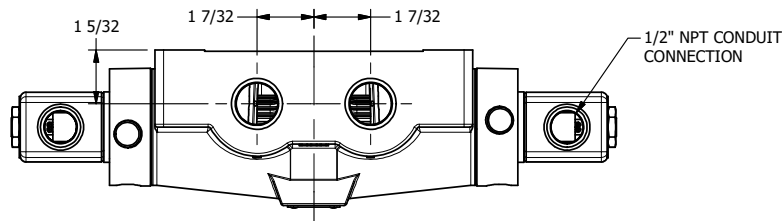

4

3

2

1

AAA
PRODUCTS
INTERNATIONAL

**AAA PRODUCTS
INTERNATIONAL**
7114 Harry Hines Blvd
Dallas, TX 75235

TITLE: 3/4" SIDE PORT, DBL SOL, 3 POS,
FLOAT SPR CTR, CLASSIC SOL,
LCKNG OVRD, THD VENT

DRAWING NO.:
DIM_SY6GOT