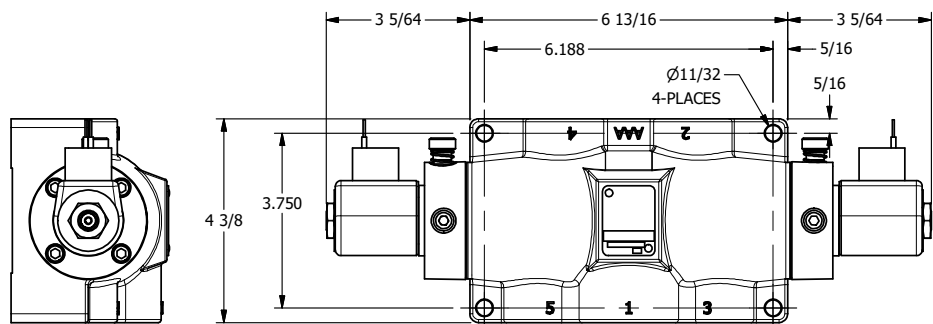

4

3

2

1

AAA
PRODUCTS
INTERNATIONAL

**AAA PRODUCTS
INTERNATIONAL**
7114 Harry Hines Blvd
Dallas, TX 75235

TITLE: 3/4" SIDE PORT, DBL SOL, 3 POS,
FLOAT SPR CTR, CLASSIC SOL,
LCKNG OVRD, THD VENT

DRAWING NO.:
DIM_SY6GOT