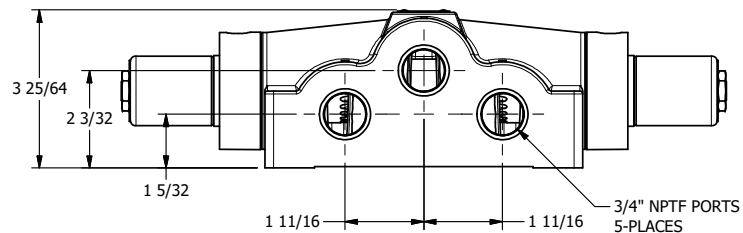

4

3

2

1

AAA
PRODUCTS
INTERNATIONAL

**AAA PRODUCTS
INTERNATIONAL**
7114 Harry Hines Blvd
Dallas, TX 75235

TITLE: 3/4" SIDE PORT, DBL SOL, 3 POS,
FLOAT SPR CTR, CLASSIC SOL,
LCKNG OVRD, THD VENT

DRAWING NO.:
DIM_SY6GOT