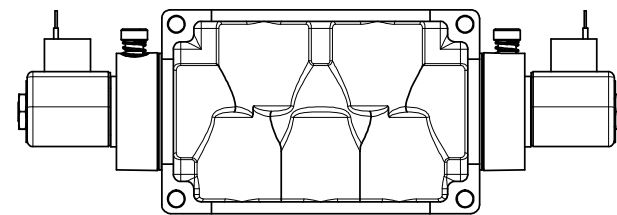

4

3

2

1

AAA
PRODUCTS
INTERNATIONAL

**AAA PRODUCTS
INTERNATIONAL**
7114 Harry Hines Blvd
Dallas, TX 75235

TITLE: 3/4" SIDE PORT, DBL SOL, 3 POS,
FLOAT SPR CTR, CLASSIC SOL,
LCKNG OVRD, THD VENT

DRAWING NO.:
DIM_SY6GOT