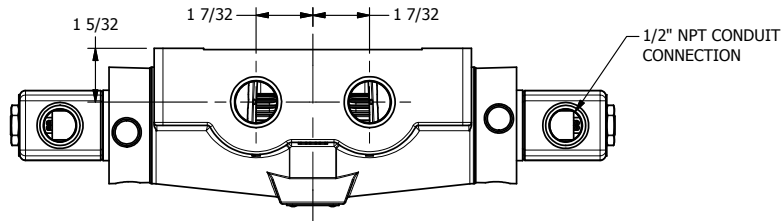

4

3

2

1

1/2" NPT CONDUIT CONNECTION

3/4" NPTF PORTS 5-PLACES

AAA
PRODUCTS
INTERNATIONAL

AAA PRODUCTS INTERNATIONAL
7114 Harry Hines Blvd
Dallas, TX 75235

TITLE: 3/4" SIDE PORT, DBL SOL, 3 POS,
SPR CTR, SOL RTRN, FLOAT CTR SPL,
CLASSIC SOL, PUSH OVRD

DRAWING NO.:
DIM_SY6GOP

4

3

2

1

THE INFORMATION CONTAINED WITHIN THIS DOCUMENT IS PROPRIETARY TO AAA PRODUCTS AND MAY NOT BE DISCLOSED WITHOUT PRIOR WRITTEN CONSENT