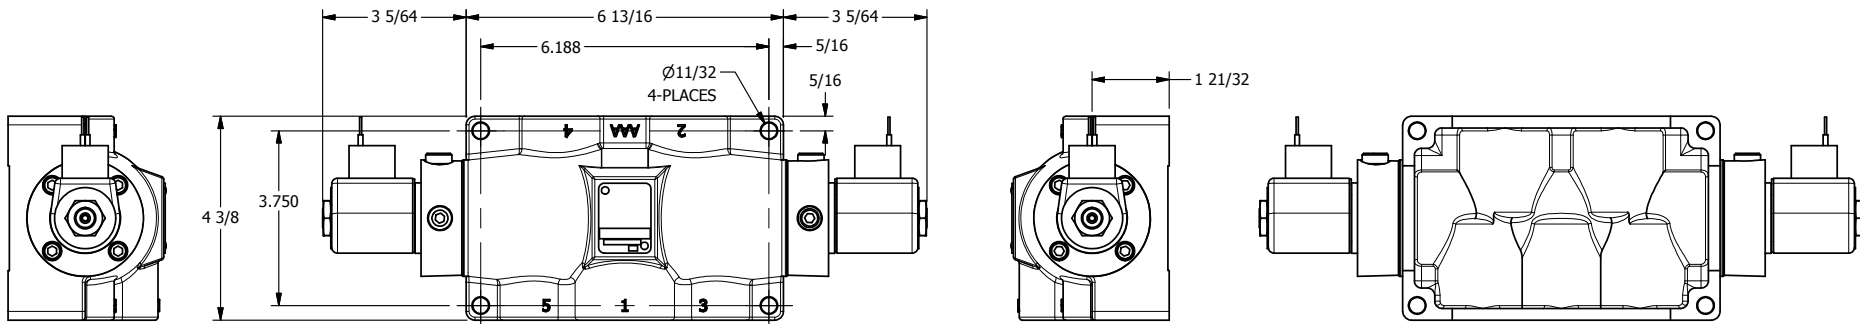

4

3

2

1

1/2" NPT CONDUIT CONNECTION

3/4" NPTF PORTS 5-PLACES

AAA
PRODUCTS
INTERNATIONAL

AAA PRODUCTS INTERNATIONAL
7114 Harry Hines Blvd
Dallas, TX 75235

TITLE: 3/4" SIDE PORT, DBL SOL, 3 POS,
SPR CTR, SOL RTRN, FLOAT CTR SPL,
CLASSIC SOL, PUSH OVRD

DRAWING NO.:
DIM_SY6GOP

4

3

2

1

THE INFORMATION CONTAINED WITHIN THIS DOCUMENT IS PROPRIETARY TO AAA PRODUCTS AND MAY NOT BE DISCLOSED WITHOUT PRIOR WRITTEN CONSENT