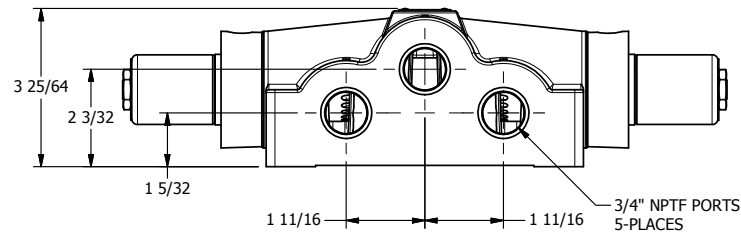

4

3

2

1

1/2" NPT CONDUIT CONNECTION

3/4" NPTF PORTS 5-PLACES

AAA
PRODUCTS
INTERNATIONAL

AAA PRODUCTS INTERNATIONAL
7114 Harry Hines Blvd
Dallas, TX 75235

TITLE: 3/4" SIDE PORT, DBL SOL, 3 POS,
SPR CTR, SOL RTRN, FLOAT CTR SPL,
CLASSIC SOL, PUSH OVRD

DRAWING NO.:
DIM_SY6GOP

4

3

2

1

THE INFORMATION CONTAINED WITHIN THIS DOCUMENT IS PROPRIETARY TO AAA PRODUCTS AND MAY NOT BE DISCLOSED WITHOUT PRIOR WRITTEN CONSENT