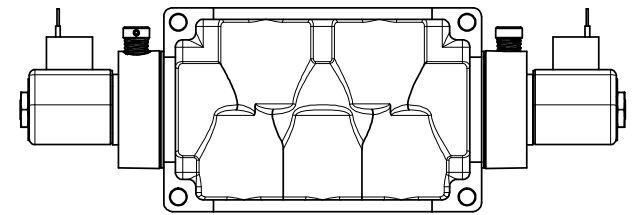

4

3

2

1

1/2" NPT CONDUIT CONNECTION

1/8" NPTF TAPPED VENT 2-PLACES

**AAA PRODUCTS INTERNATIONAL**  
7114 Harry Hines Blvd  
Dallas, TX 75235

TITLE: 3/4" SIDE PORT, DBL SOL, 3 POS,  
FLOAT SPR CTR, CLASSIC,  
NON-LCKNG OVRD, TPD VENT

DRAWING NO.:  
DIM\_SY6GONT

4

3

2

THE INFORMATION CONTAINED WITHIN THIS DOCUMENT IS PROPRIETARY TO AAA PRODUCTS AND MAY NOT BE DISCLOSED WITHOUT PRIOR WRITTEN CONSENT