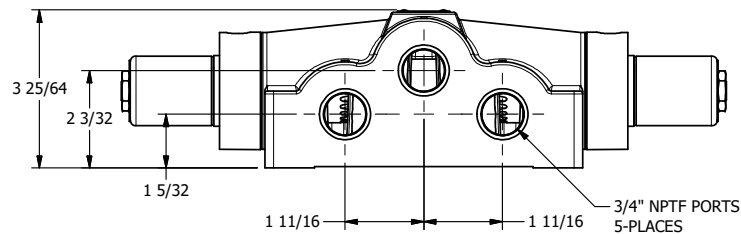

4

3

2

1

1/2" NPT CONDUIT CONNECTION

1/8" NPTF TAPPED VENT 2-PLACES

**AAA PRODUCTS INTERNATIONAL**  
7114 Harry Hines Blvd  
Dallas, TX 75235

TITLE: 3/4" SIDE PORT, DBL SOL, 3 POS,  
FLOAT SPR CTR, CLASSIC,  
NON-LCKNG OVRD, TPD VENT

DRAWING NO.:  
DIM\_SY6GONT

4

3

2

THE INFORMATION CONTAINED WITHIN THIS DOCUMENT IS PROPRIETARY TO AAA PRODUCTS AND MAY NOT BE DISCLOSED WITHOUT PRIOR WRITTEN CONSENT