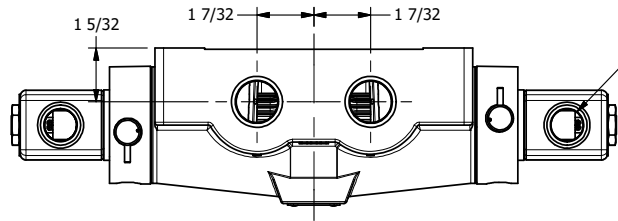

4

3

2

1

1/2" NPT CONDUIT CONNECTION

1/8" NPTF TAPPED VENT 2-PLACES

**AAA PRODUCTS INTERNATIONAL**  
7114 Harry Hines Blvd  
Dallas, TX 75235

TITLE: 3/4" SIDE PORT, DBL SOL, 3 POS,  
FLOAT SPR CTR, CLASSIC,  
NON-LCKNG OVRD, TPD VENT

DRAWING NO.:  
DIM\_SY6GONT

4

3

2

THE INFORMATION CONTAINED WITHIN THIS DOCUMENT IS PROPRIETARY TO AAA PRODUCTS AND MAY NOT BE DISCLOSED WITHOUT PRIOR WRITTEN CONSENT