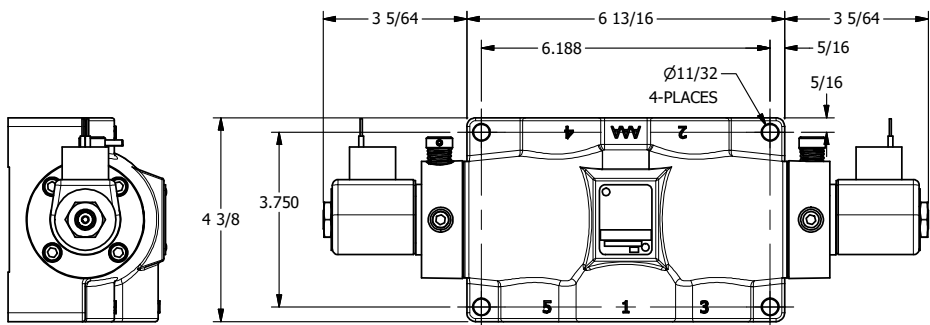

4

3

2

1

1/2" NPT CONDUIT CONNECTION

1/8" NPTF TAPPED VENT 2-PLACES

**AAA PRODUCTS INTERNATIONAL**  
7114 Harry Hines Blvd  
Dallas, TX 75235

TITLE: 3/4" SIDE PORT, DBL SOL, 3 POS,  
FLOAT SPR CTR, CLASSIC,  
NON-LCKNG OVRD, TPD VENT

DRAWING NO.:  
DIM\_SY6GONT

4

3

2

THE INFORMATION CONTAINED WITHIN THIS DOCUMENT IS PROPRIETARY TO AAA PRODUCTS AND MAY NOT BE DISCLOSED WITHOUT PRIOR WRITTEN CONSENT