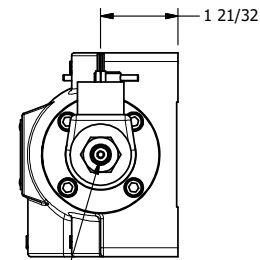

4

3

2

1

1/2" NPT CONDUIT CONNECTION

1/8" NPTF TAPPED VENT 2-PLACES

**AAA PRODUCTS INTERNATIONAL**  
7114 Harry Hines Blvd  
Dallas, TX 75235

TITLE: 3/4" SIDE PORT, DBL SOL, 3 POS,  
FLOAT SPR CTR, CLASSIC,  
NON-LCKNG OVRD, TPD VENT

DRAWING NO.:  
DIM\_SY6GONT

4

3

2

THE INFORMATION CONTAINED WITHIN THIS DOCUMENT IS PROPRIETARY TO AAA PRODUCTS AND MAY NOT BE DISCLOSED WITHOUT PRIOR WRITTEN CONSENT