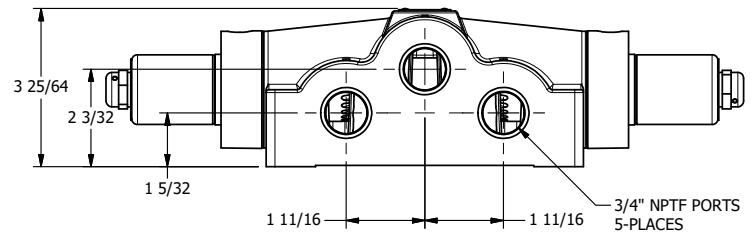

4

3

2

1

**AAA**  
PRODUCTS  
INTERNATIONAL

**AAA PRODUCTS  
INTERNATIONAL**  
7114 Harry Hines Blvd  
Dallas, TX 75235

TITLE: 3/4" SIDE PORT, DBL SOL, 3 POS,  
FLOAT SPR CTR, CLASSIC SOL,  
NON-LCKNG OVRD, EXCLDR

DRAWING NO.:  
DIM\_SY6GONL

4

3

2

1

THE INFORMATION CONTAINED WITHIN THIS DOCUMENT IS PROPRIETARY TO AAA PRODUCTS AND MAY NOT BE DISCLOSED WITHOUT PRIOR WRITTEN CONSENT