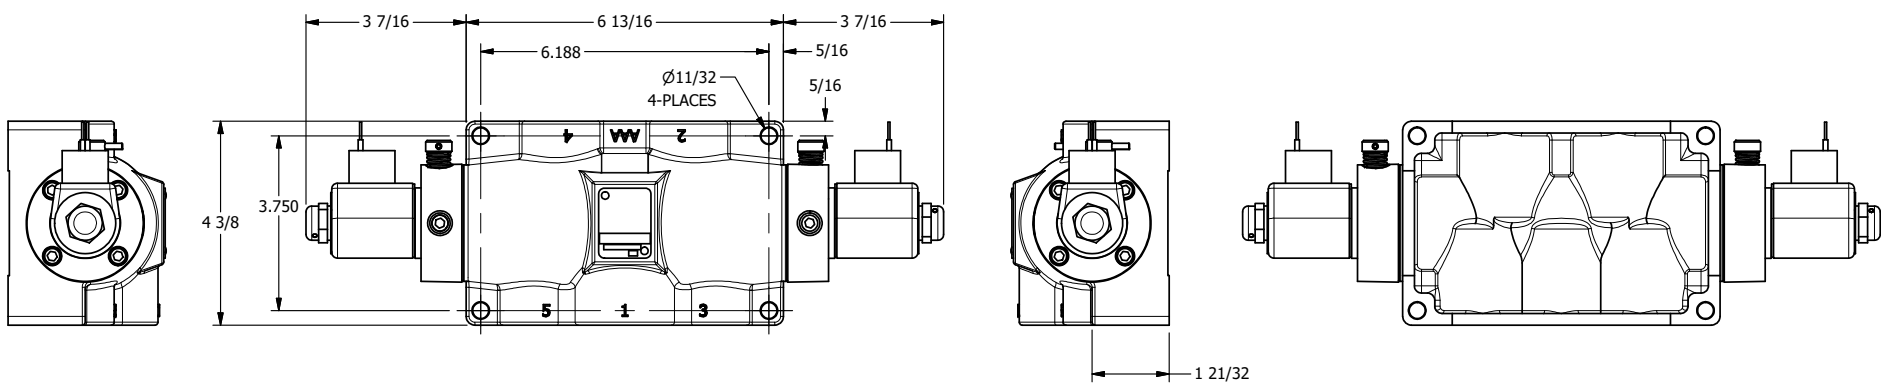

4

3

2

1

**AAA**  
PRODUCTS  
INTERNATIONAL

**AAA PRODUCTS  
INTERNATIONAL**  
7114 Harry Hines Blvd  
Dallas, TX 75235

TITLE: 3/4" SIDE PORT, DBL SOL, 3 POS,  
FLOAT SPR CTR, CLASSIC SOL,  
NON-LCKNG OVRD, EXCLDR

DRAWING NO.:  
DIM\_SY6GONL

4

3

2

1

THE INFORMATION CONTAINED WITHIN THIS DOCUMENT IS PROPRIETARY TO AAA PRODUCTS AND MAY NOT BE DISCLOSED WITHOUT PRIOR WRITTEN CONSENT