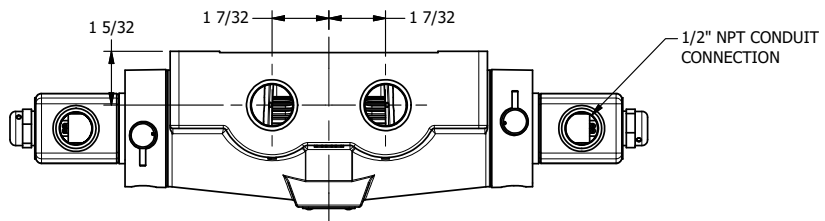

4

3

2

1

**AAA**  
PRODUCTS  
INTERNATIONAL

**AAA PRODUCTS  
INTERNATIONAL**  
7114 Harry Hines Blvd  
Dallas, TX 75235

TITLE: 3/4" SIDE PORT, DBL SOL, 3 POS,  
FLOAT SPR CTR, CLASSIC SOL,  
NON-LCKNG OVRD, EXCLDR

DRAWING NO.:  
DIM\_SY6GONL

4

3

2

1

THE INFORMATION CONTAINED WITHIN THIS DOCUMENT IS PROPRIETARY TO AAA PRODUCTS AND MAY NOT BE DISCLOSED WITHOUT PRIOR WRITTEN CONSENT