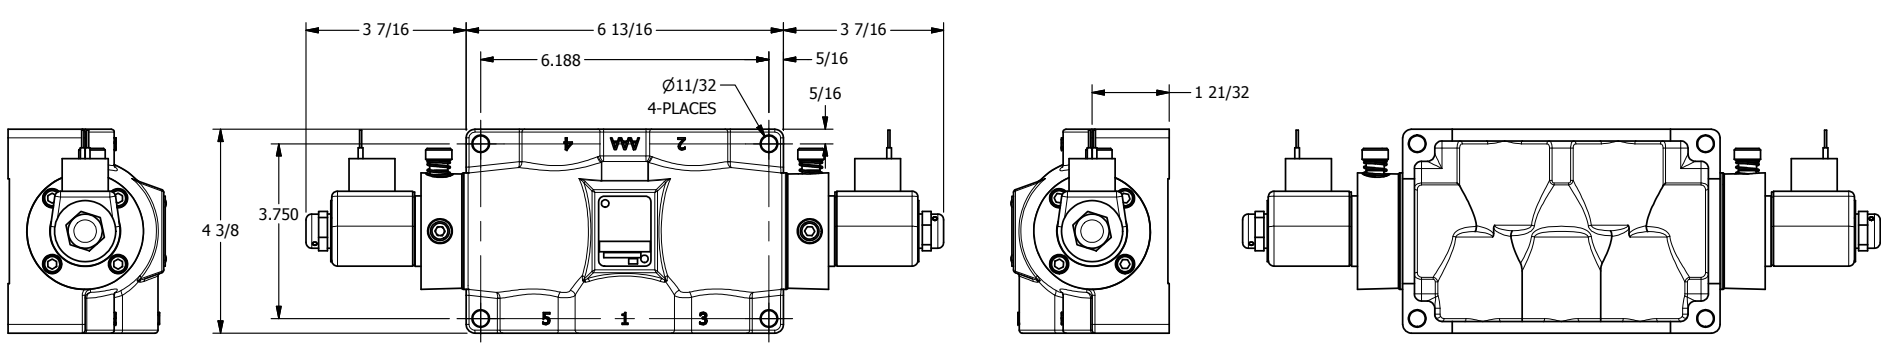

4

3

2

1

**AAA**  
PRODUCTS  
INTERNATIONAL

**AAA PRODUCTS  
INTERNATIONAL**  
7114 Harry Hines Blvd  
Dallas, TX 75235

TITLE: 3/4" SIDE PORT, DBL SOL, 3 POS,  
SPR CTR, FLOAT CTR SPL, CLASSIC SOL,  
LCKNG OVRD, DUST EXCLDR

DRAWING NO.:  
DIM\_SY6GOL

4

3

2

1

THE INFORMATION CONTAINED WITHIN THIS DOCUMENT IS PROPRIETARY TO AAA PRODUCTS AND MAY NOT BE DISCLOSED WITHOUT PRIOR WRITTEN CONSENT