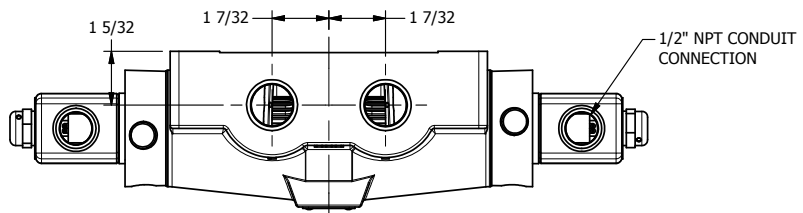

4

3

2

1

**AAA**  
PRODUCTS  
INTERNATIONAL

**AAA PRODUCTS  
INTERNATIONAL**  
7114 Harry Hines Blvd  
Dallas, TX 75235

TITLE: 3/4" SIDE PORT, DBL SOL, 3 POS,  
SPR CTR, FLOAT CTR SPL, CLASSIC SOL,  
LCKNG OVRD, DUST EXCLDR

DRAWING NO.:  
DIM\_SY6GOL

4

3

2

1

THE INFORMATION CONTAINED WITHIN THIS DOCUMENT IS PROPRIETARY TO AAA PRODUCTS AND MAY NOT BE DISCLOSED WITHOUT PRIOR WRITTEN CONSENT