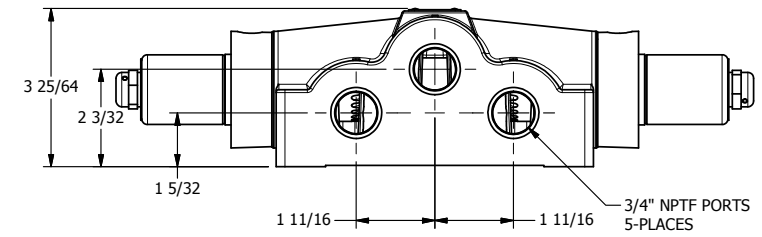

4

3

2

1

**AAA**  
PRODUCTS  
INTERNATIONAL

**AAA PRODUCTS  
INTERNATIONAL**  
7114 Harry Hines Blvd  
Dallas, TX 75235

TITLE: 3/4" SIDE PORT, DBL SOL, 3 POS,  
SPR CTR, FLOAT CTR SPL, CLASSIC SOL,  
LCKNG OVRD, DUST EXCLDR

DRAWING NO.:  
DIM\_SY6GOL

4

3

2

1

THE INFORMATION CONTAINED WITHIN THIS DOCUMENT IS PROPRIETARY TO AAA PRODUCTS AND MAY NOT BE DISCLOSED WITHOUT PRIOR WRITTEN CONSENT