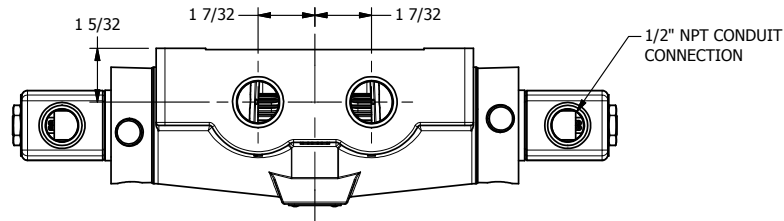

4

3

2

1

AAA
PRODUCTS
INTERNATIONAL

**AAA PRODUCTS
INTERNATIONAL**
7114 Harry Hines Blvd
Dallas, TX 75235

TITLE: 3/4" SIDE PORT, DBL SOL, 3 POS,
SPR CTR, SOL RTRN, FLOAT CTR SPL,
CLASSIC SOL, LCKNG OVRD

DRAWING NO.:
DIM_SY6GO