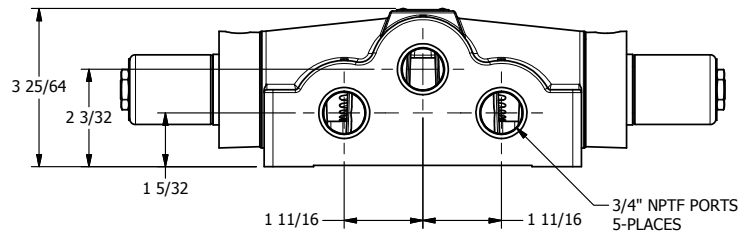

4

3

2

1

AAA
PRODUCTS
INTERNATIONAL

**AAA PRODUCTS
INTERNATIONAL**
7114 Harry Hines Blvd
Dallas, TX 75235

TITLE: 3/4" SIDE PORT, DBL SOL, 3 POS,
SPR CTR, SOL RTRN, FLOAT CTR SPL,
CLASSIC SOL, LCKNG OVRD

DRAWING NO.:
DIM_SY6GO