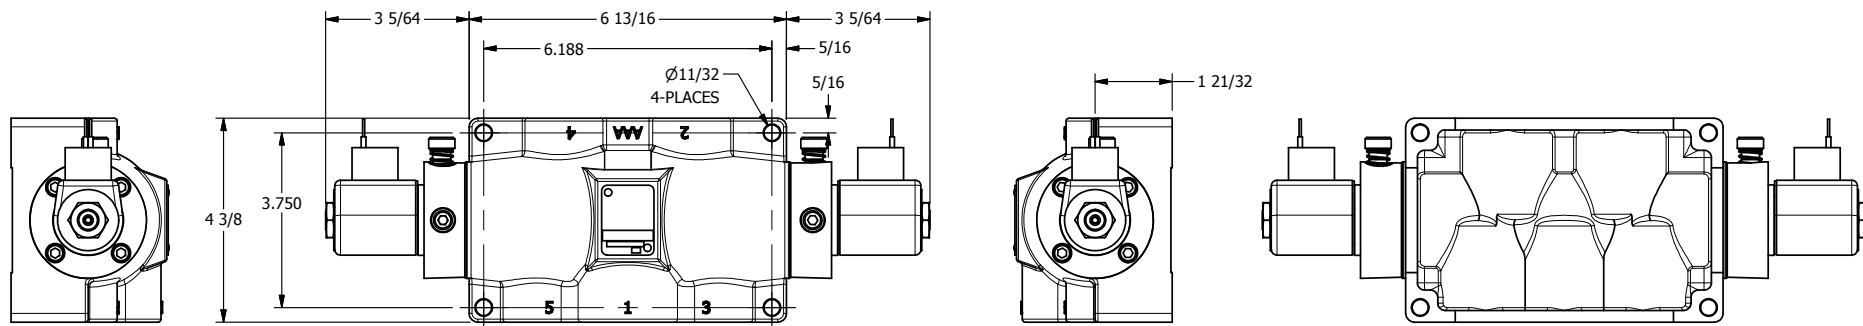

4

3

2

1

AAA
PRODUCTS
INTERNATIONAL

**AAA PRODUCTS
INTERNATIONAL**
7114 Harry Hines Blvd
Dallas, TX 75235

TITLE: 3/4" SIDE PORT, DBL SOL, 3 POS,
SPR CTR, SOL RTRN, FLOAT CTR SPL,
CLASSIC SOL, LCKNG OVRD

DRAWING NO.:
DIM_SY6GO