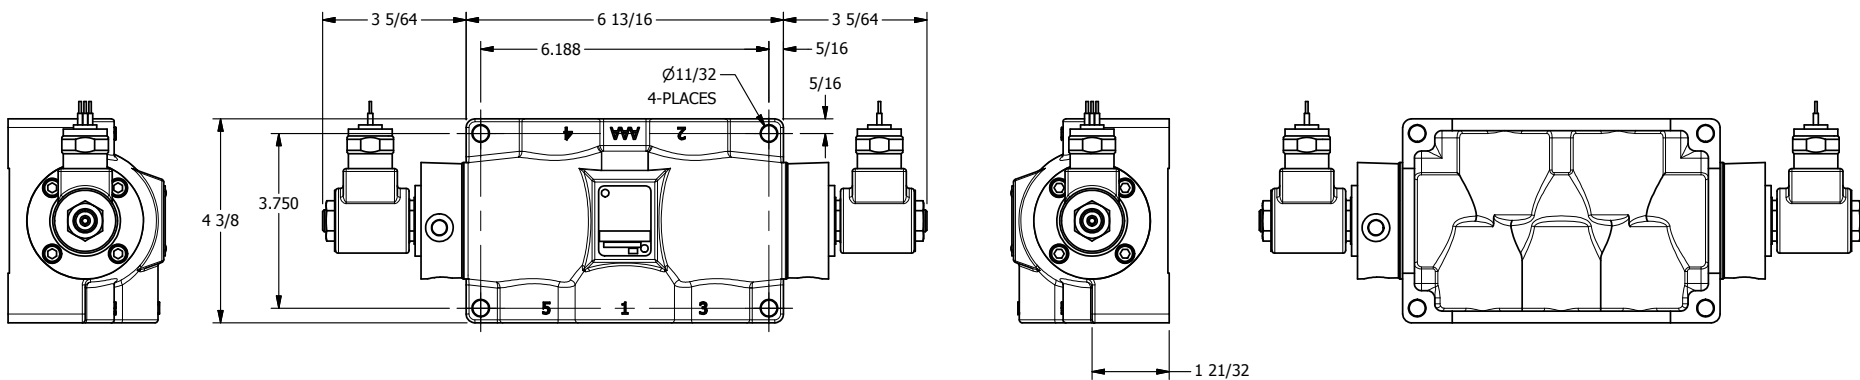

4

3

2

1

AAA
PRODUCTS
INTERNATIONAL

**AAA PRODUCTS
INTERNATIONAL**
7114 Harry Hines Blvd
Dallas, TX 75235

TITLE: 3/4" SIDE PORT, DBL SOL, 3 POS,
SPR CTR, SOL RTRN, FLOAT CTR SPL,
MOLD-OVER, EXT PILOT

DRAWING NO.:
DIM_SY6GMZ