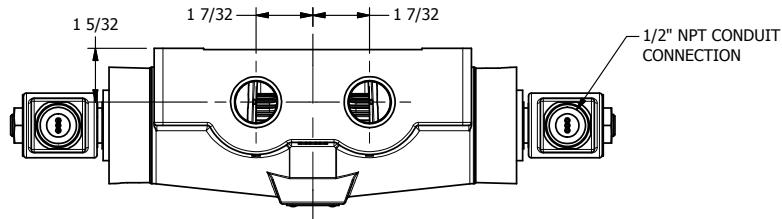

4

3

2

1

AAA
PRODUCTS
INTERNATIONAL

**AAA PRODUCTS
INTERNATIONAL**
7114 Harry Hines Blvd
Dallas, TX 75235

TITLE: 3/4" SIDE PORT, DBL SOL, 3 POS,
SPR CTR, SOL RTRN, FLOAT CTR SPL,
MOLD-OVER, EXT PILOT

DRAWING NO.:
DIM_SY6GMZ