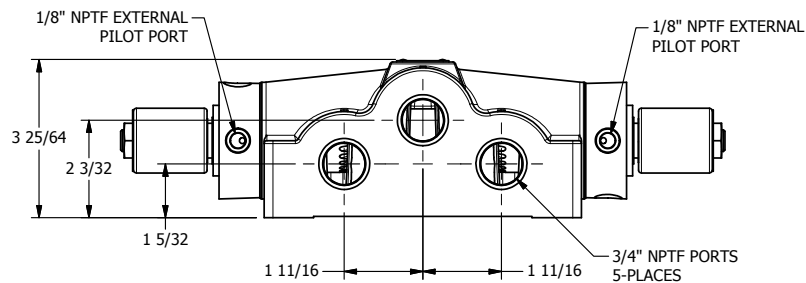

4

3

2

1

AAA
PRODUCTS
INTERNATIONAL

**AAA PRODUCTS
INTERNATIONAL**
7114 Harry Hines Blvd
Dallas, TX 75235

TITLE: 3/4" SIDE PORT, DBL SOL, 3 POS,
SPR CTR, SOL RTRN, FLOAT CTR SPL,
MOLD-OVER, EXT PILOT

DRAWING NO.:
DIM_SY6GMZ