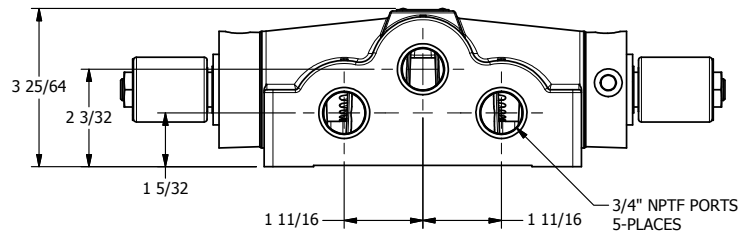

4

3

2

1

AAA
PRODUCTS
INTERNATIONAL

**AAA PRODUCTS
INTERNATIONAL**
7114 Harry Hines Blvd
Dallas, TX 75235

TITLE: 3/4" SIDE PORT, DBL SOL, 3 POS,
SPR CTR, SOL RTRN, FLOAT CTR SPL,
MOLD-OVER, TAPPED VENT

DRAWING NO.:
DIM_SY6GMT