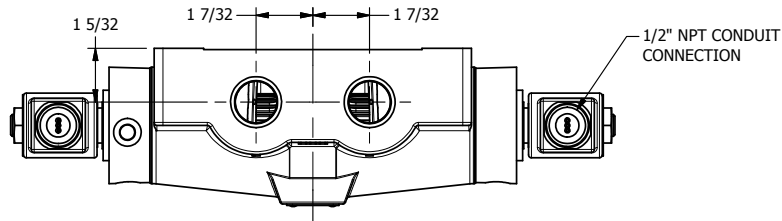

4

3

2

1

AAA
PRODUCTS
INTERNATIONAL

**AAA PRODUCTS
INTERNATIONAL**
7114 Harry Hines Blvd
Dallas, TX 75235

TITLE: 3/4" SIDE PORT, DBL SOL, 3 POS,
SPR CTR, SOL RTRN, FLOAT CTR SPL,
MOLD-OVER, TAPPED VENT

DRAWING NO.:
DIM_SY6GMT