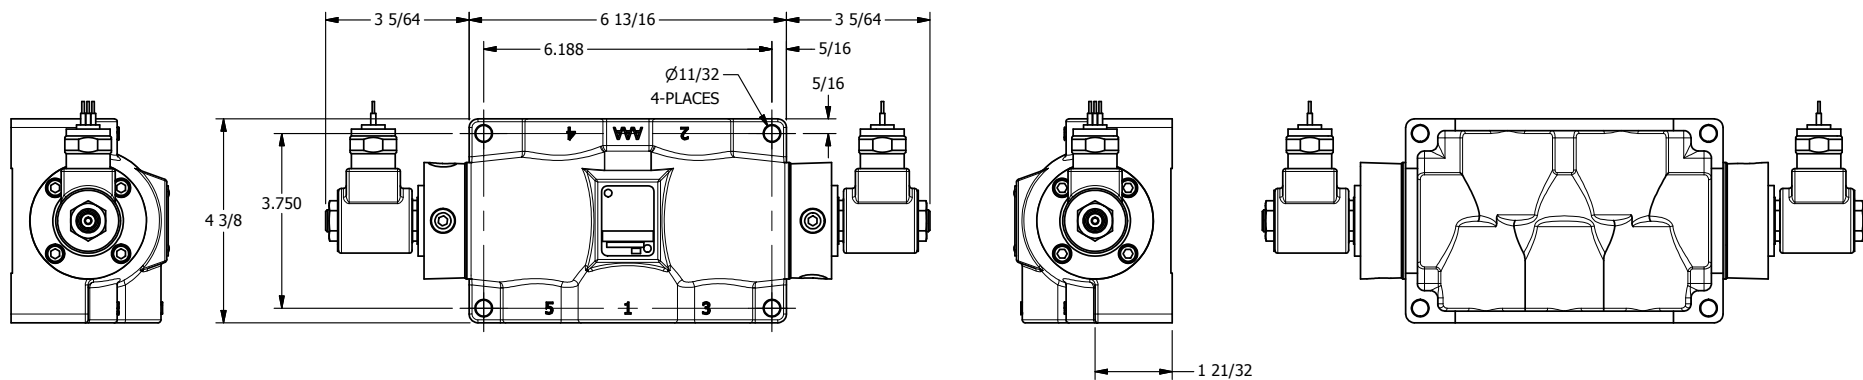

4

3

2

1

AAA
PRODUCTS
INTERNATIONAL

**AAA PRODUCTS
INTERNATIONAL**
7114 Harry Hines Blvd
Dallas, TX 75235

TITLE: 3/4" SIDE PORT, DBL SOL, 3 POS,
SPR CTR, SOL RTRN, FLOAT CTR SPL,
MOLD-OVER, TAPPED VENT

DRAWING NO.:
DIM_SY6GMT