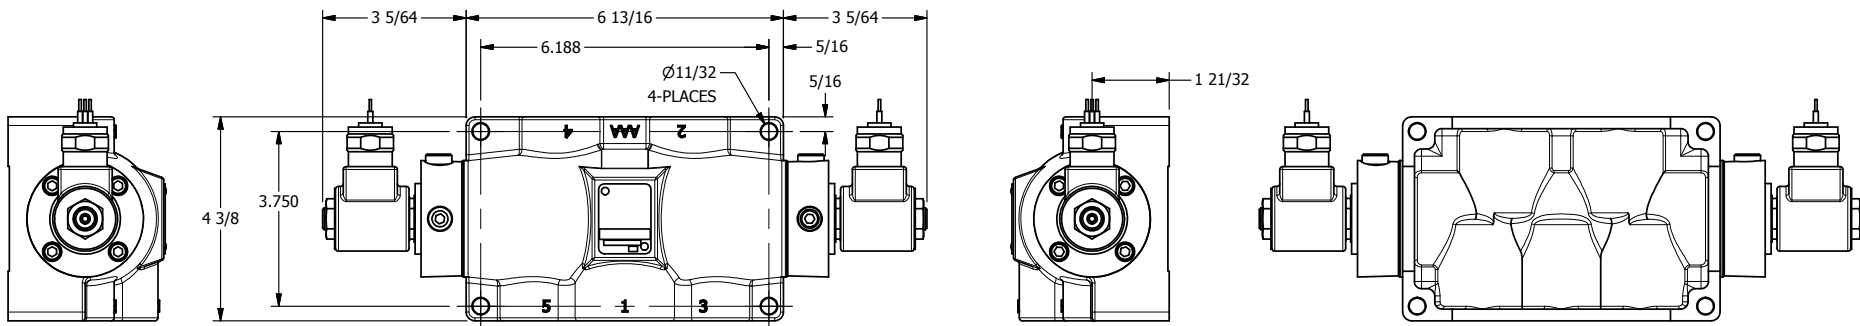

4

3

2

1

AAA
PRODUCTS
INTERNATIONAL

**AAA PRODUCTS
INTERNATIONAL**
7114 Harry Hines Blvd
Dallas, TX 75235

TITLE: 3/4" SIDE PORT, DBL SOL, 3 POS,
SPR CTR, SOL RTRN, FLOAT CTR SPL,
MOLD-OVER, PUSH OVRD

DRAWING NO.:
DIM_SY6GMOP