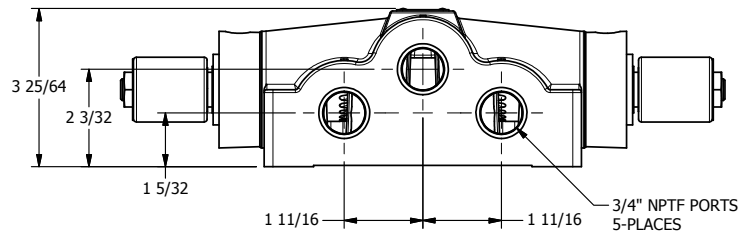

4

3

2

1

AAA
PRODUCTS
INTERNATIONAL

**AAA PRODUCTS
INTERNATIONAL**
7114 Harry Hines Blvd
Dallas, TX 75235

TITLE: 3/4" SIDE PORT, DBL SOL, 3 POS,
SPR CTR, SOL RTRN, FLOAT CTR SPL,
MOLD-OVER, PUSH OVRD

DRAWING NO.:
DIM_SY6GMOP