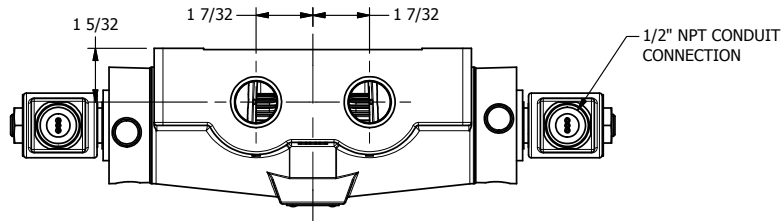

4

3

2

1

AAA
PRODUCTS
INTERNATIONAL

**AAA PRODUCTS
INTERNATIONAL**
7114 Harry Hines Blvd
Dallas, TX 75235

TITLE: 3/4" SIDE PORT, DBL SOL, 3 POS,
SPR CTR, SOL RTRN, FLOAT CTR SPL,
MOLD-OVER, PUSH OVRD

DRAWING NO.:
DIM_SY6GMOP