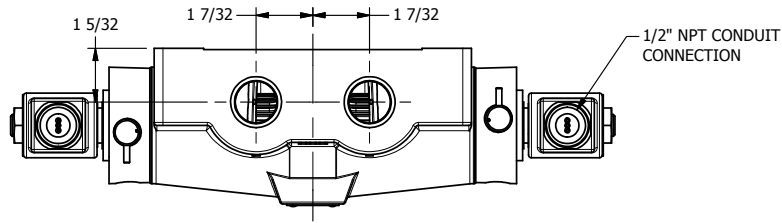

4

3

2

1

1/2" NPT CONDUIT CONNECTION

Ø11/32
4-PLACES

B

B

A

A

3/4" NPTF PORTS
5-PLACES

AAA
PRODUCTS
INTERNATIONAL

**AAA PRODUCTS
INTERNATIONAL**
7114 Harry Hines Blvd
Dallas, TX 75235

TITLE: 3/4" SIDE PORT, DBL SOL, 3 POS,
SPR CTR, SOL RTRN, FLOAT CTR SPL,
MOLD-OVER, NON-LCKNG OVRD