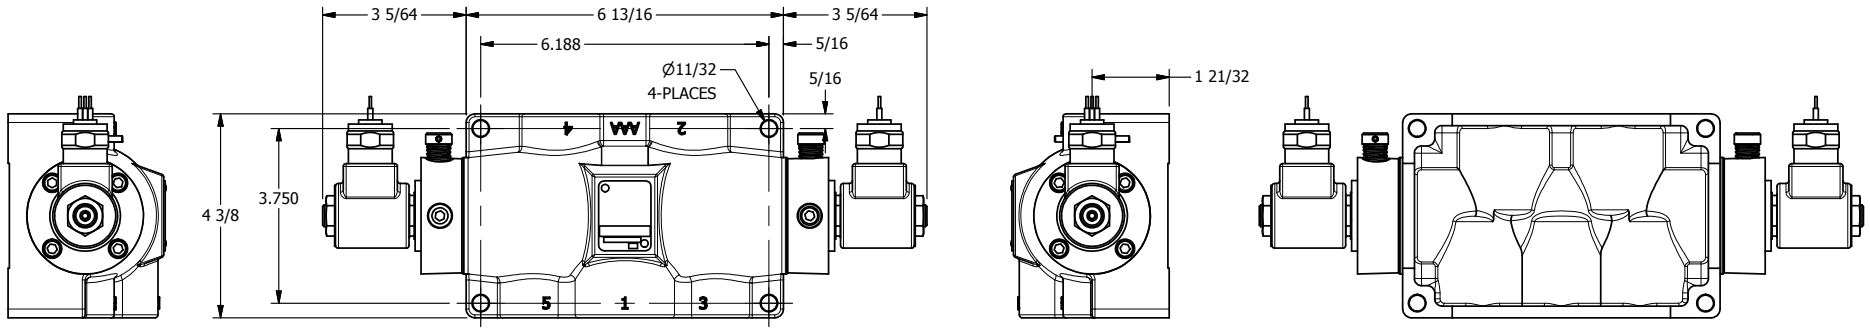

4

3

2

1

1/2" NPT CONDUIT CONNECTION

Ø11/32
4-PLACES

B

B

A

A

3/4" NPTF PORTS
5-PLACES

AAA
PRODUCTS
INTERNATIONAL

**AAA PRODUCTS
INTERNATIONAL**
7114 Harry Hines Blvd
Dallas, TX 75235

TITLE: 3/4" SIDE PORT, DBL SOL, 3 POS,
SPR CTR, SOL RTRN, FLOAT CTR SPL,
MOLD-OVER, NON-LCKNG OVRD