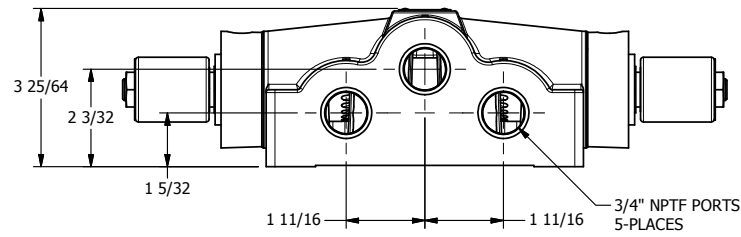

4

3

2

1

1/2" NPT CONDUIT CONNECTION

Ø11/32
4-PLACES

B

B

A

A

3/4" NPTF PORTS
5-PLACES

AAA
PRODUCTS
INTERNATIONAL

**AAA PRODUCTS
INTERNATIONAL**
7114 Harry Hines Blvd
Dallas, TX 75235

TITLE: 3/4" SIDE PORT, DBL SOL, 3 POS,
SPR CTR, SOL RTRN, FLOAT CTR SPL,
MOLD-OVER, NON-LCKNG OVRD